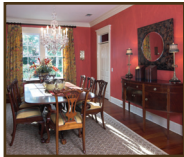

IN-SIDE DECORATING

Lori Garvin
4 Willow Drive, Beeton ON
L0G 1A0

cell: 416•617•3656
email: in-side@rogers.com