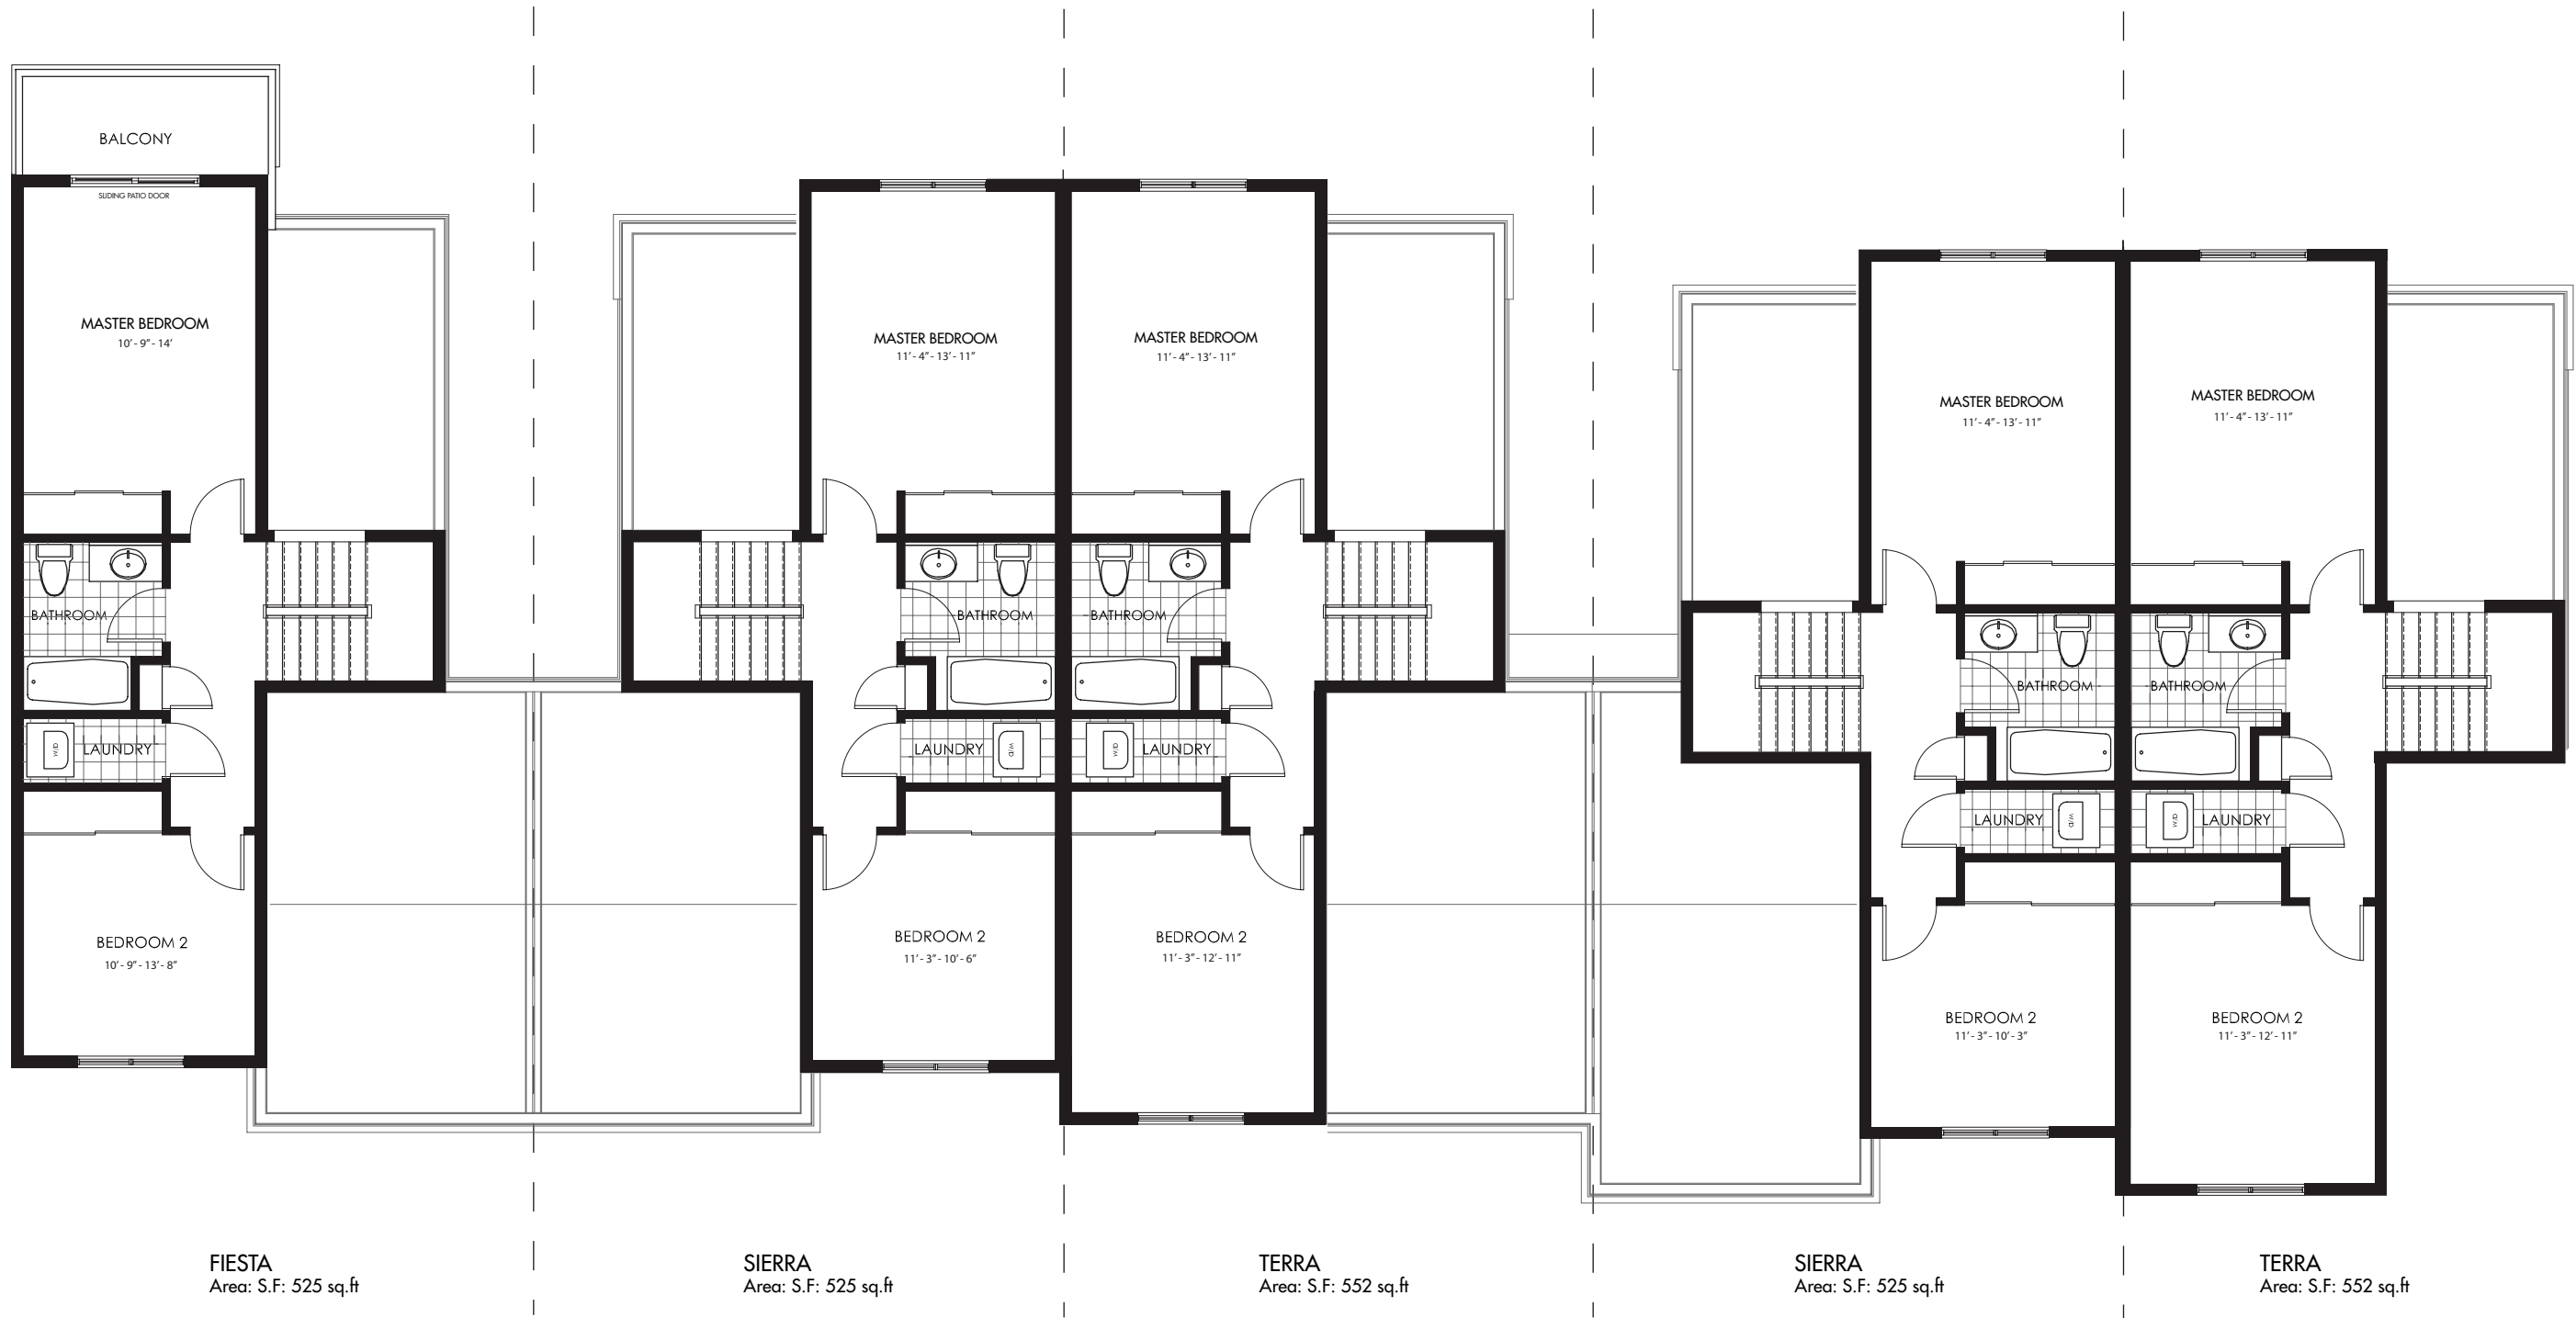

Townhouse

OPTIONAL BASEMENT PLAN
Units 1 to 5

Townhouse

FIESTA
 Area: F.F: 765 sq.ft
 S.F: 525 sq.ft
 Total Area: 1290 sq.ft (Not including basement)

SIERRA
 Area: F.F: 708 sq.ft
 S.F: 525 sq.ft
 Total Area: 1233 sq.ft (Not including basement)

TERRA
 Area: F.F: 740 sq.ft
 S.F: 552 sq.ft
 Total Area: 1292 sq.ft (Not including basement)

SIERRA
 Area: F.F: 708 sq.ft
 S.F: 525 sq.ft
 Total Area: 1233 sq.ft (Not including basement)

TERRA
 Area: F.F: 740 sq.ft
 S.F: 552 sq.ft
 Total Area: 1292 sq.ft (Not including basement)

FIRST FLOOR PLAN
 Units 1 to 5

Townhouse

SECOND FLOOR PLAN
Units 1 to 5