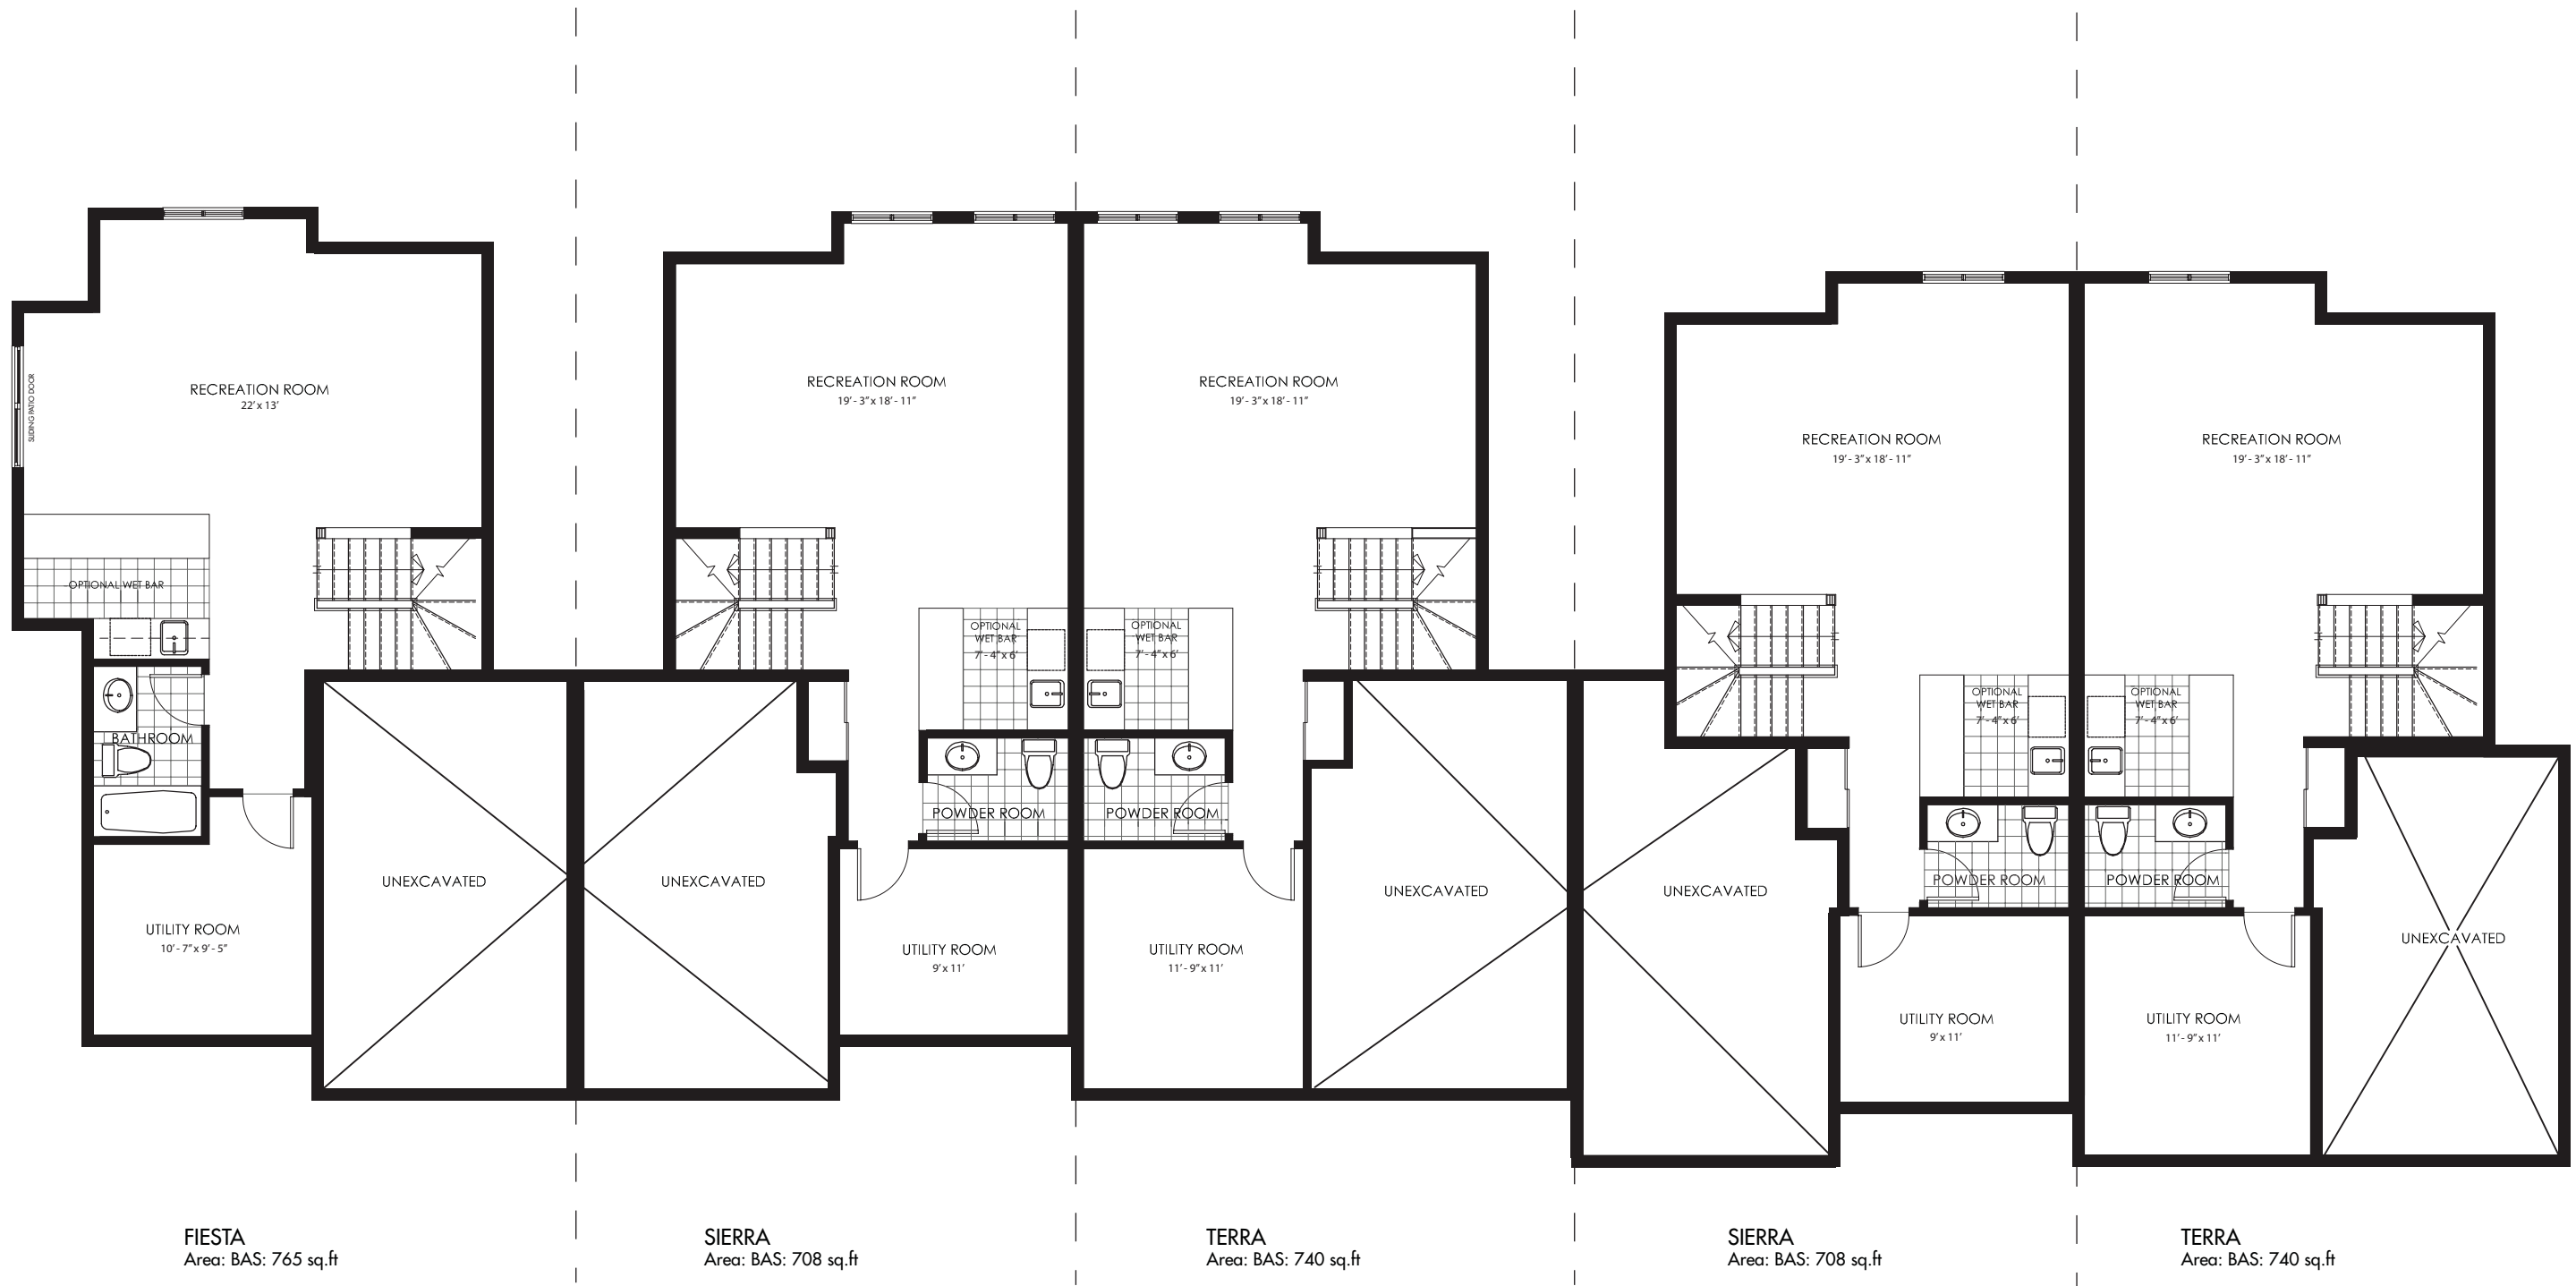

Townhouse

OPTIONAL BASEMENT PLAN
Units 1 to 5

Townhouse

FIESTA
 Area: F.F: 765 sq.ft
 S.F: 525 sq.ft
 Total Area: 1290 sq.ft (Not including basement)

SIERRA
 Area: F.F: 708 sq.ft
 S.F: 525 sq.ft
 Total Area: 1233 sq.ft (Not including basement)

TERRA
 Area: F.F: 740 sq.ft
 S.F: 552 sq.ft
 Total Area: 1292 sq.ft (Not including basement)

SIERRA
 Area: F.F: 708 sq.ft
 S.F: 525 sq.ft
 Total Area: 1233 sq.ft (Not including basement)

TERRA
 Area: F.F: 740 sq.ft
 S.F: 552 sq.ft
 Total Area: 1292 sq.ft (Not including basement)

FIRST FLOOR PLAN
 Units 1 to 5

Townhouse

SECOND FLOOR PLAN
Units 1 to 5