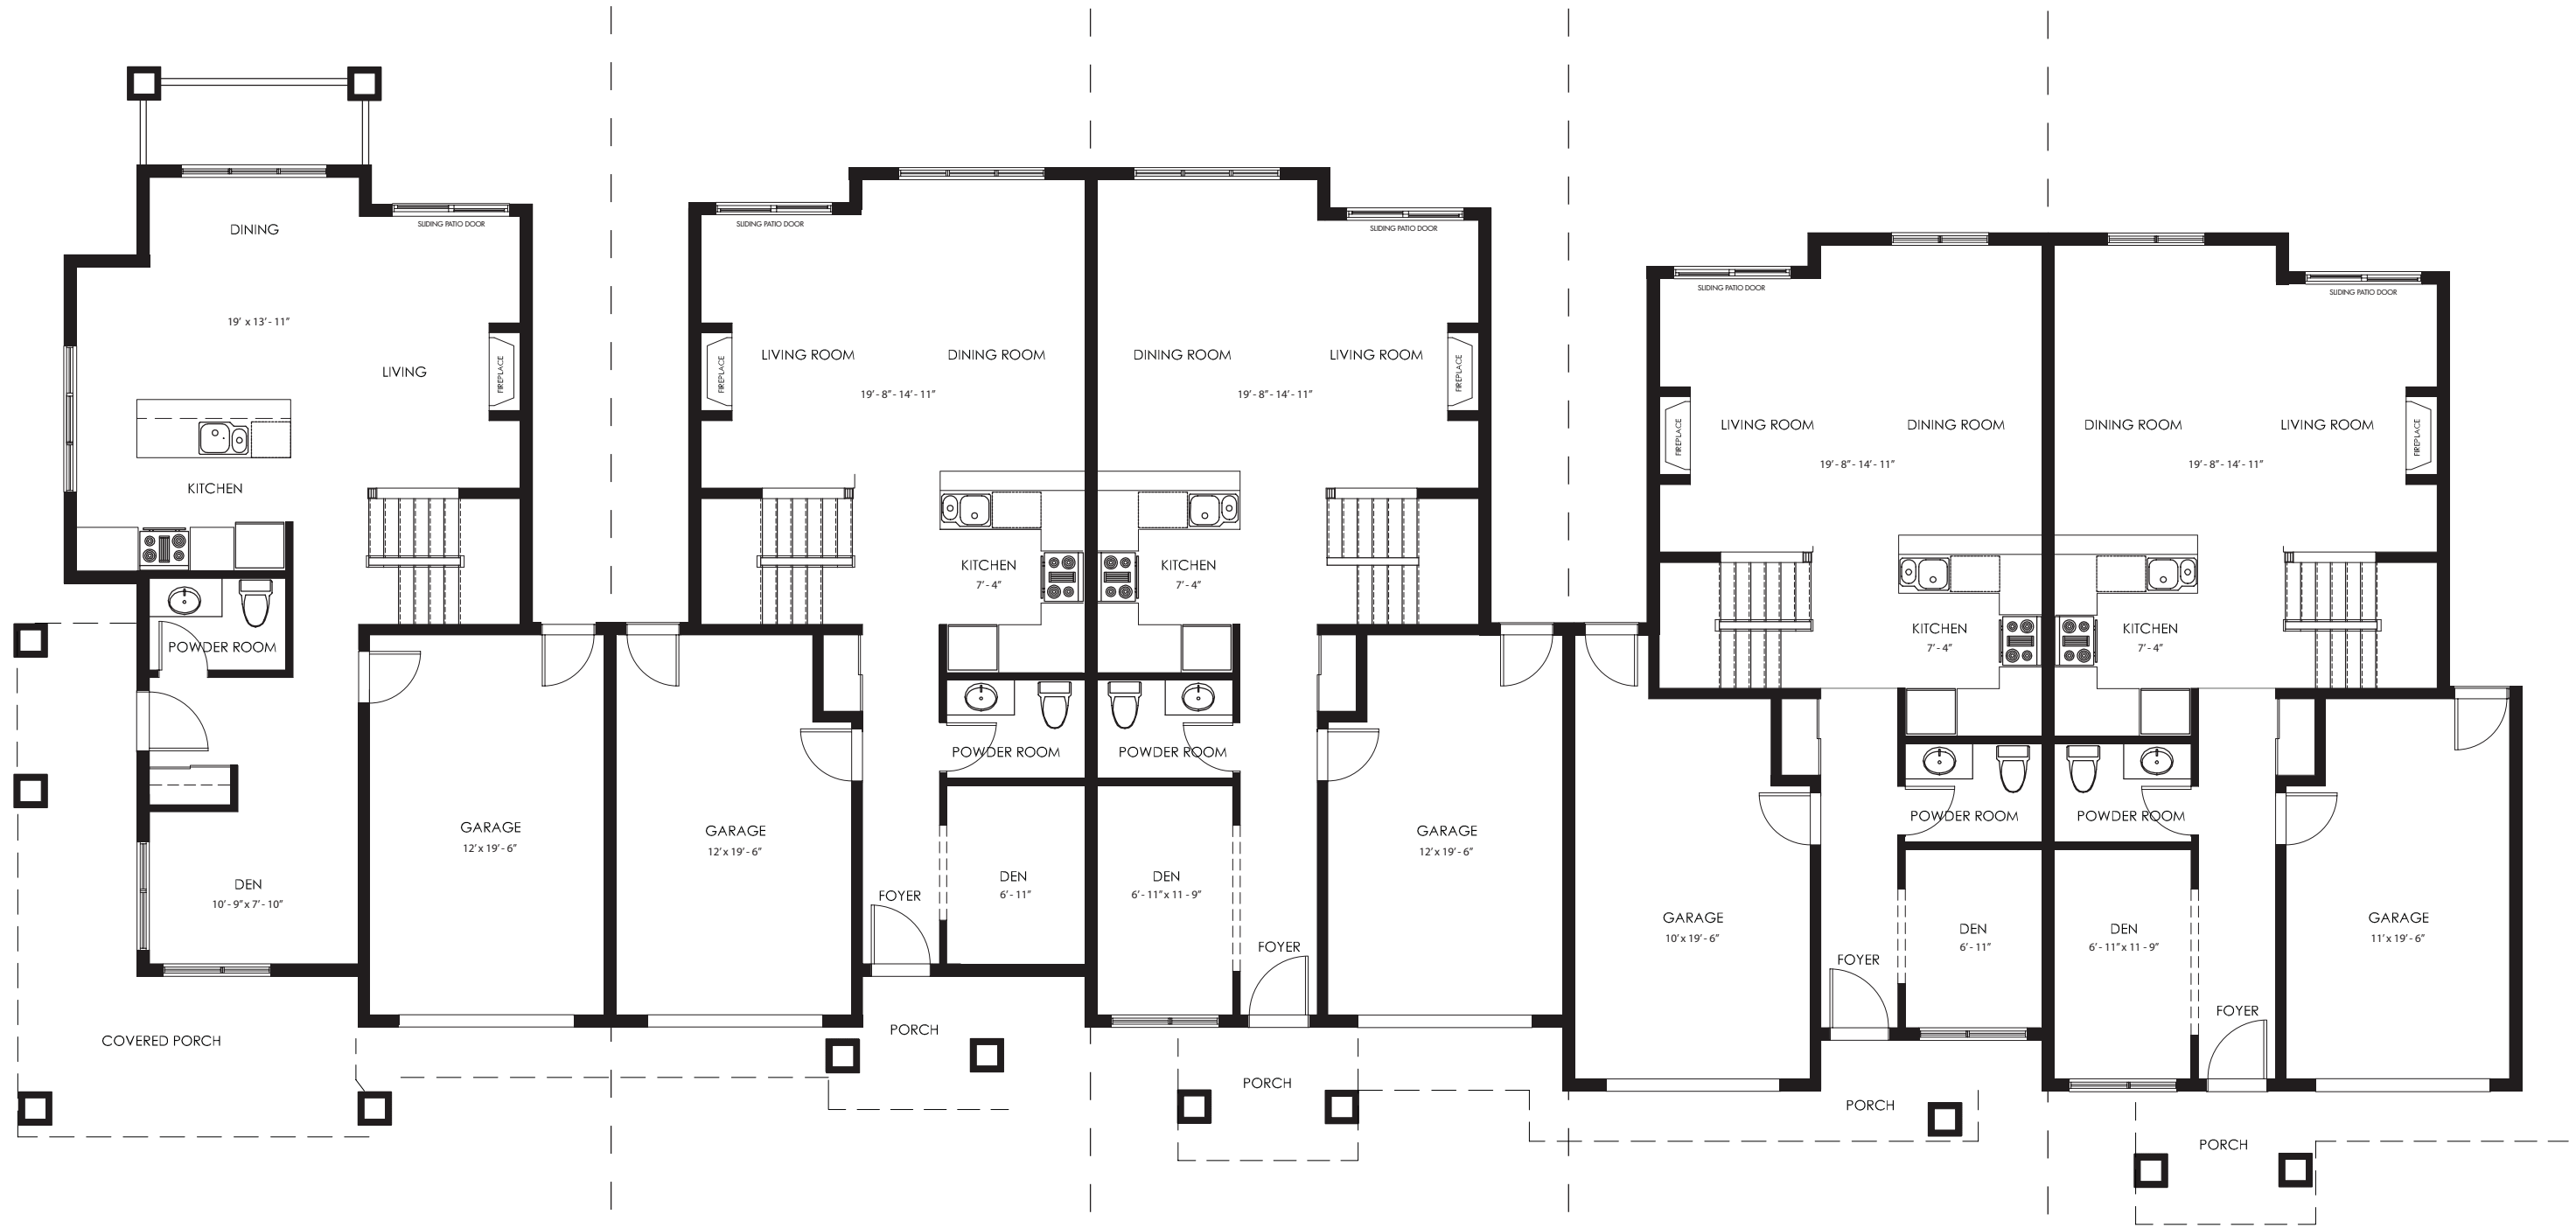

Townhouse

OPTIONAL BASEMENT PLAN
Units 1 to 5

Townhouse

FIESTA
 Area: F.F: 765 sq.ft
 S.F: 525 sq.ft
 Total Area: 1290 sq.ft (Not including basement)

SIERRA
 Area: F.F: 708 sq.ft
 S.F: 525 sq.ft
 Total Area: 1233 sq.ft (Not including basement)

TERRA
 Area: F.F: 740 sq.ft
 S.F: 552 sq.ft
 Total Area: 1292 sq.ft (Not including basement)

SIERRA
 Area: F.F: 708 sq.ft
 S.F: 525 sq.ft
 Total Area: 1233 sq.ft (Not including basement)

TERRA
 Area: F.F: 740 sq.ft
 S.F: 552 sq.ft
 Total Area: 1292 sq.ft (Not including basement)

FIRST FLOOR PLAN
 Units 1 to 5

Townhouse

SECOND FLOOR PLAN
Units 1 to 5