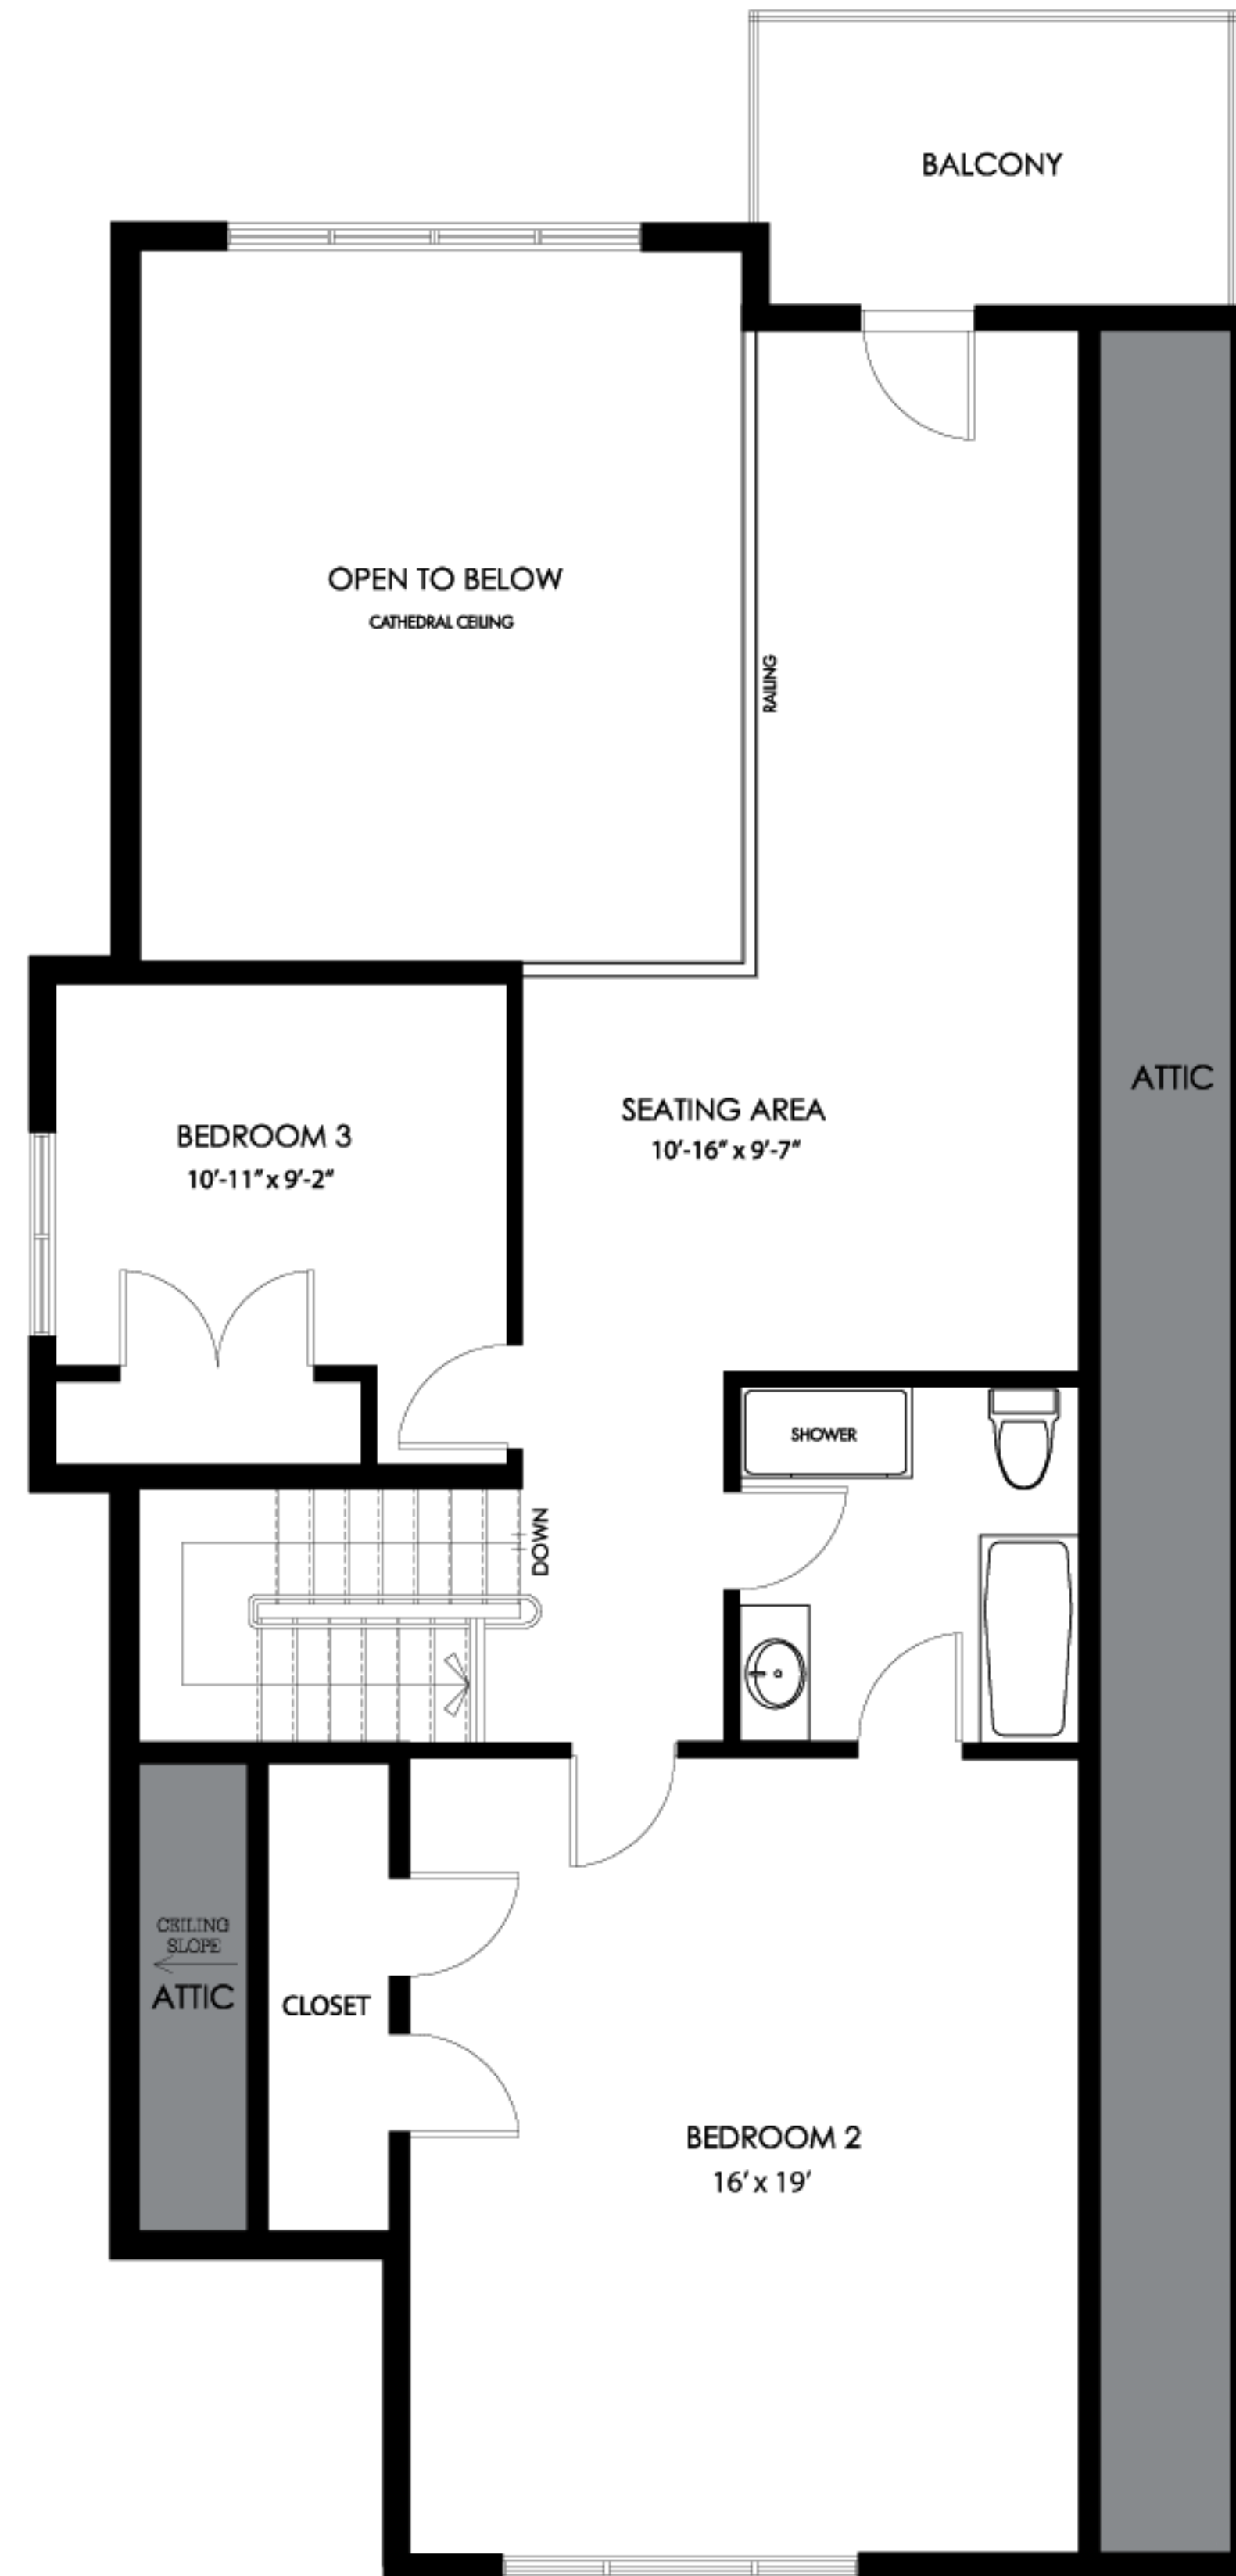

Northland - Plan B

FIRST FLOOR PLAN

Area: 1490 sq. ft.

Total Area: 2470 sq. ft. (Not including basement)

LOFT FLOOR PLAN

Area: 980 sq. ft.

OPTIONAL BASEMENT FLOOR PLAN

Area: 937 sq. ft.