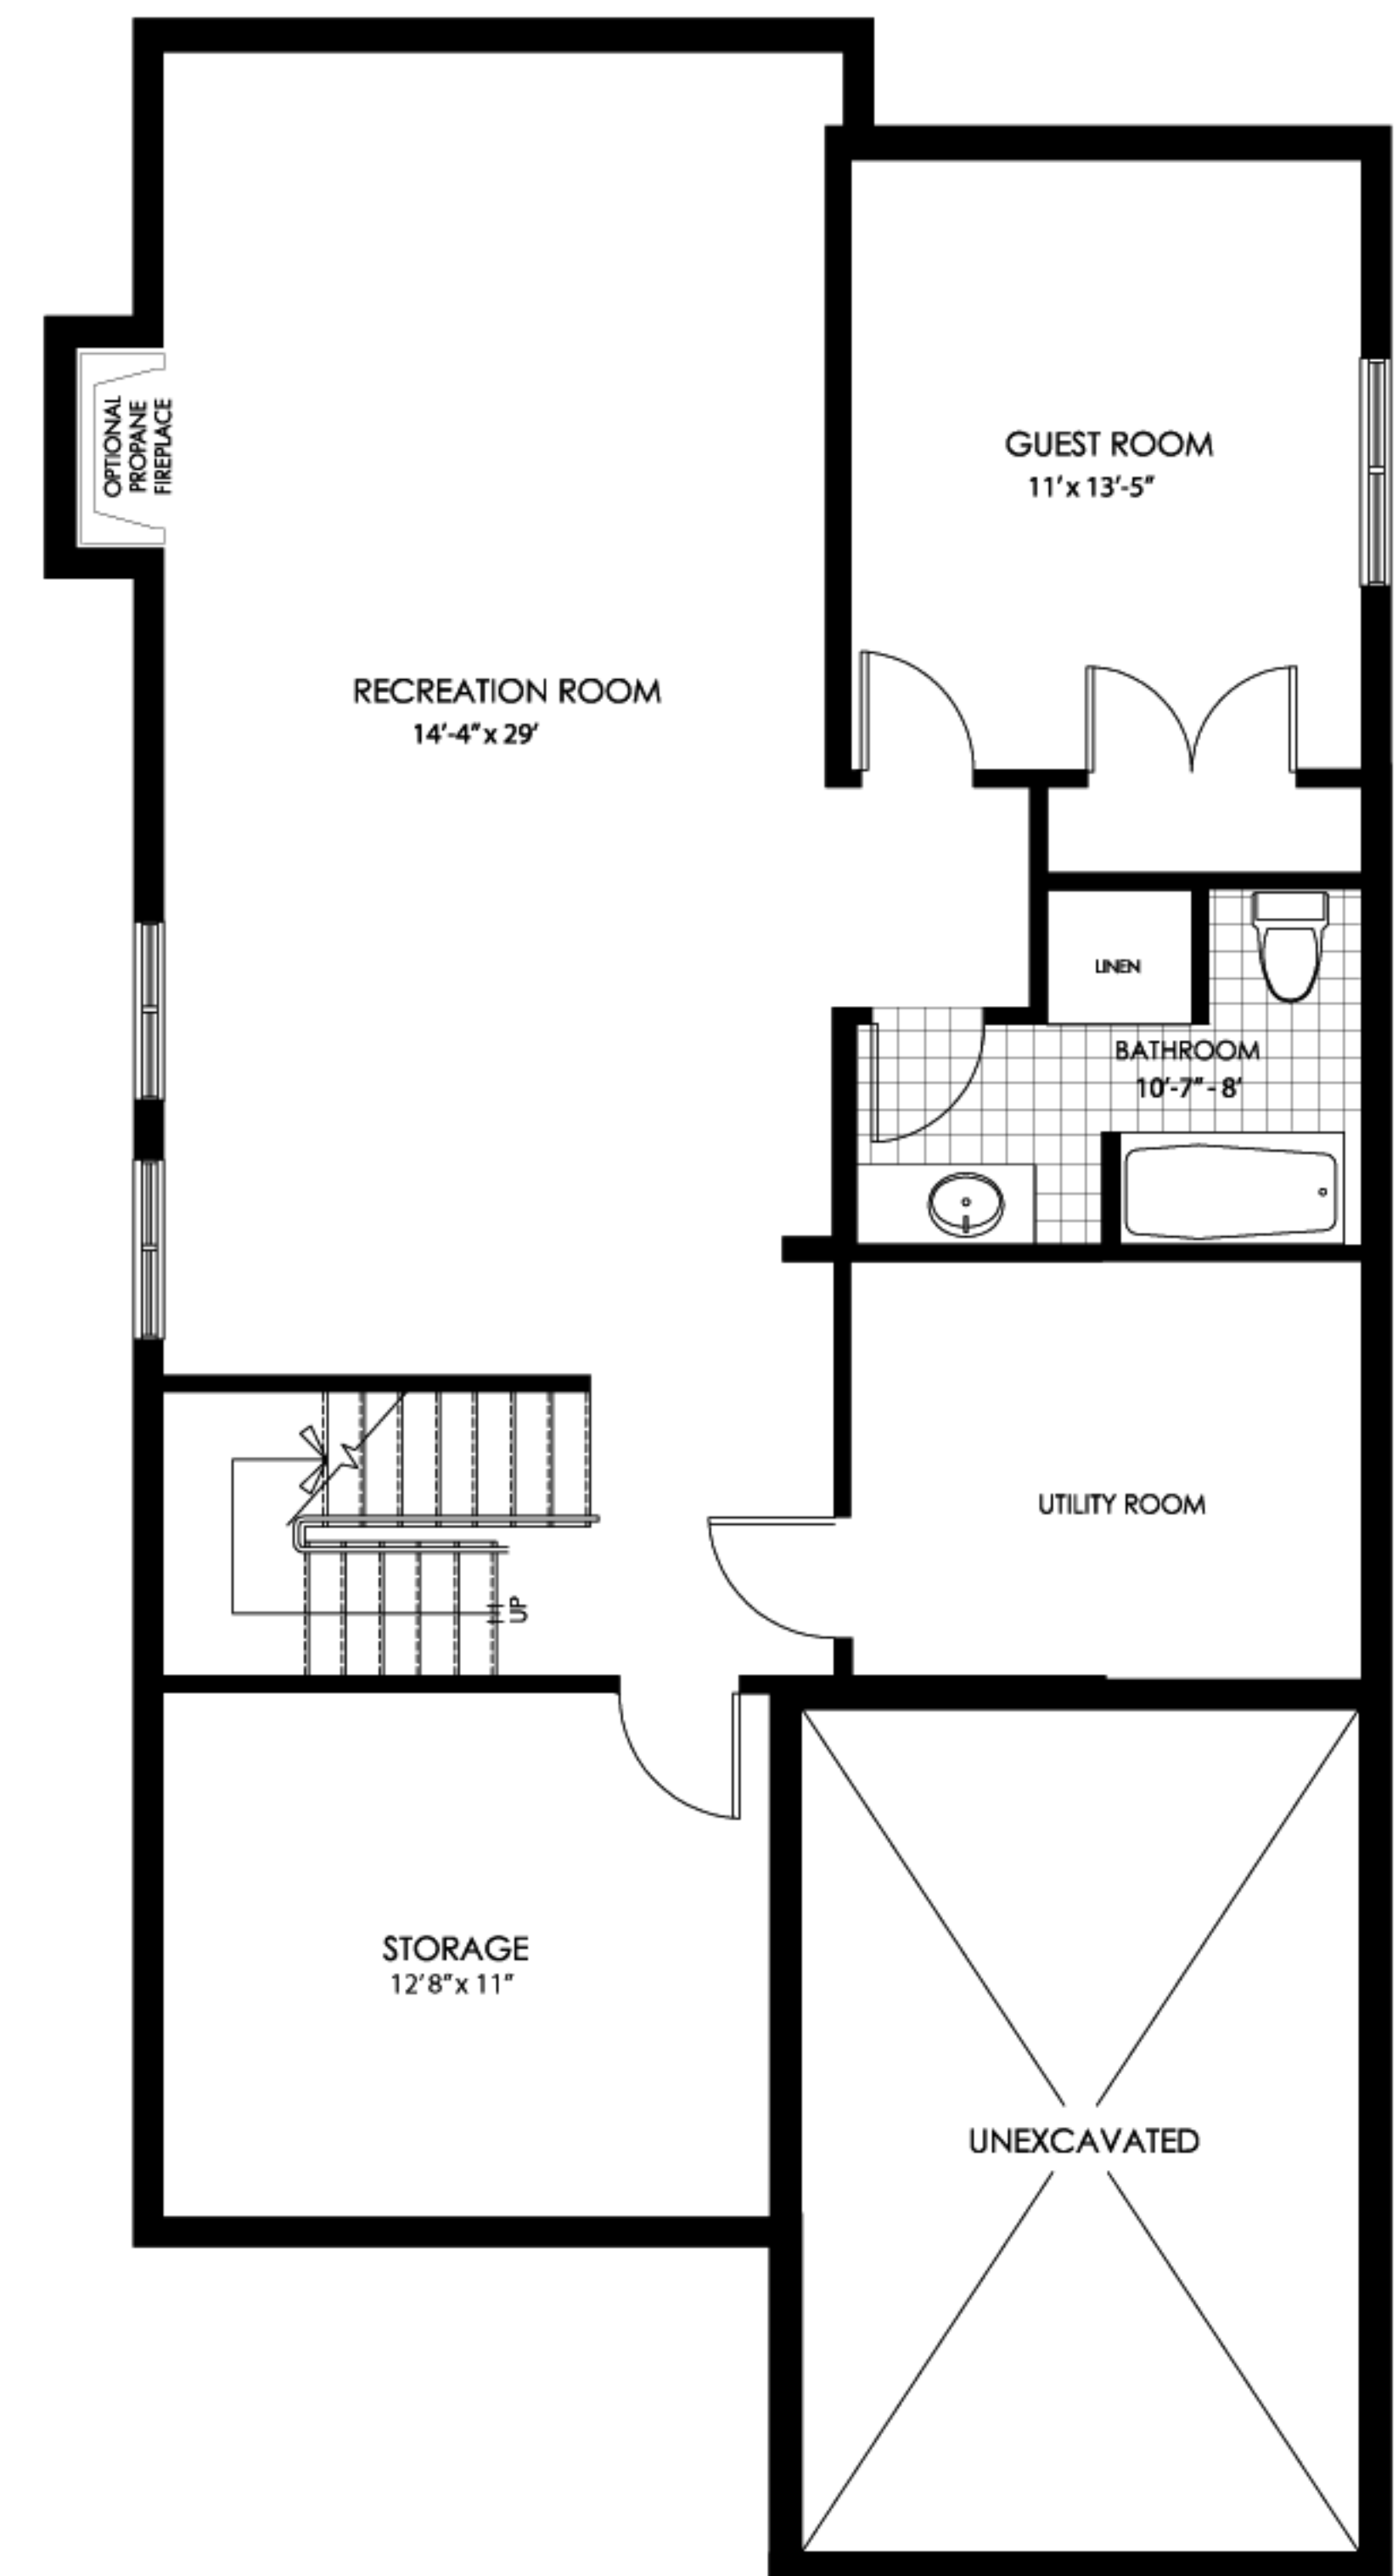

Northland - Plan B

FIRST FLOOR PLAN

Area: 1490 sq. ft.

Total Area: 2470 sq. ft. (Not including basement)

LOFT FLOOR PLAN

Area: 980 sq. ft.

OPTIONAL BASEMENT FLOOR PLAN

Area: 937 sq. ft.