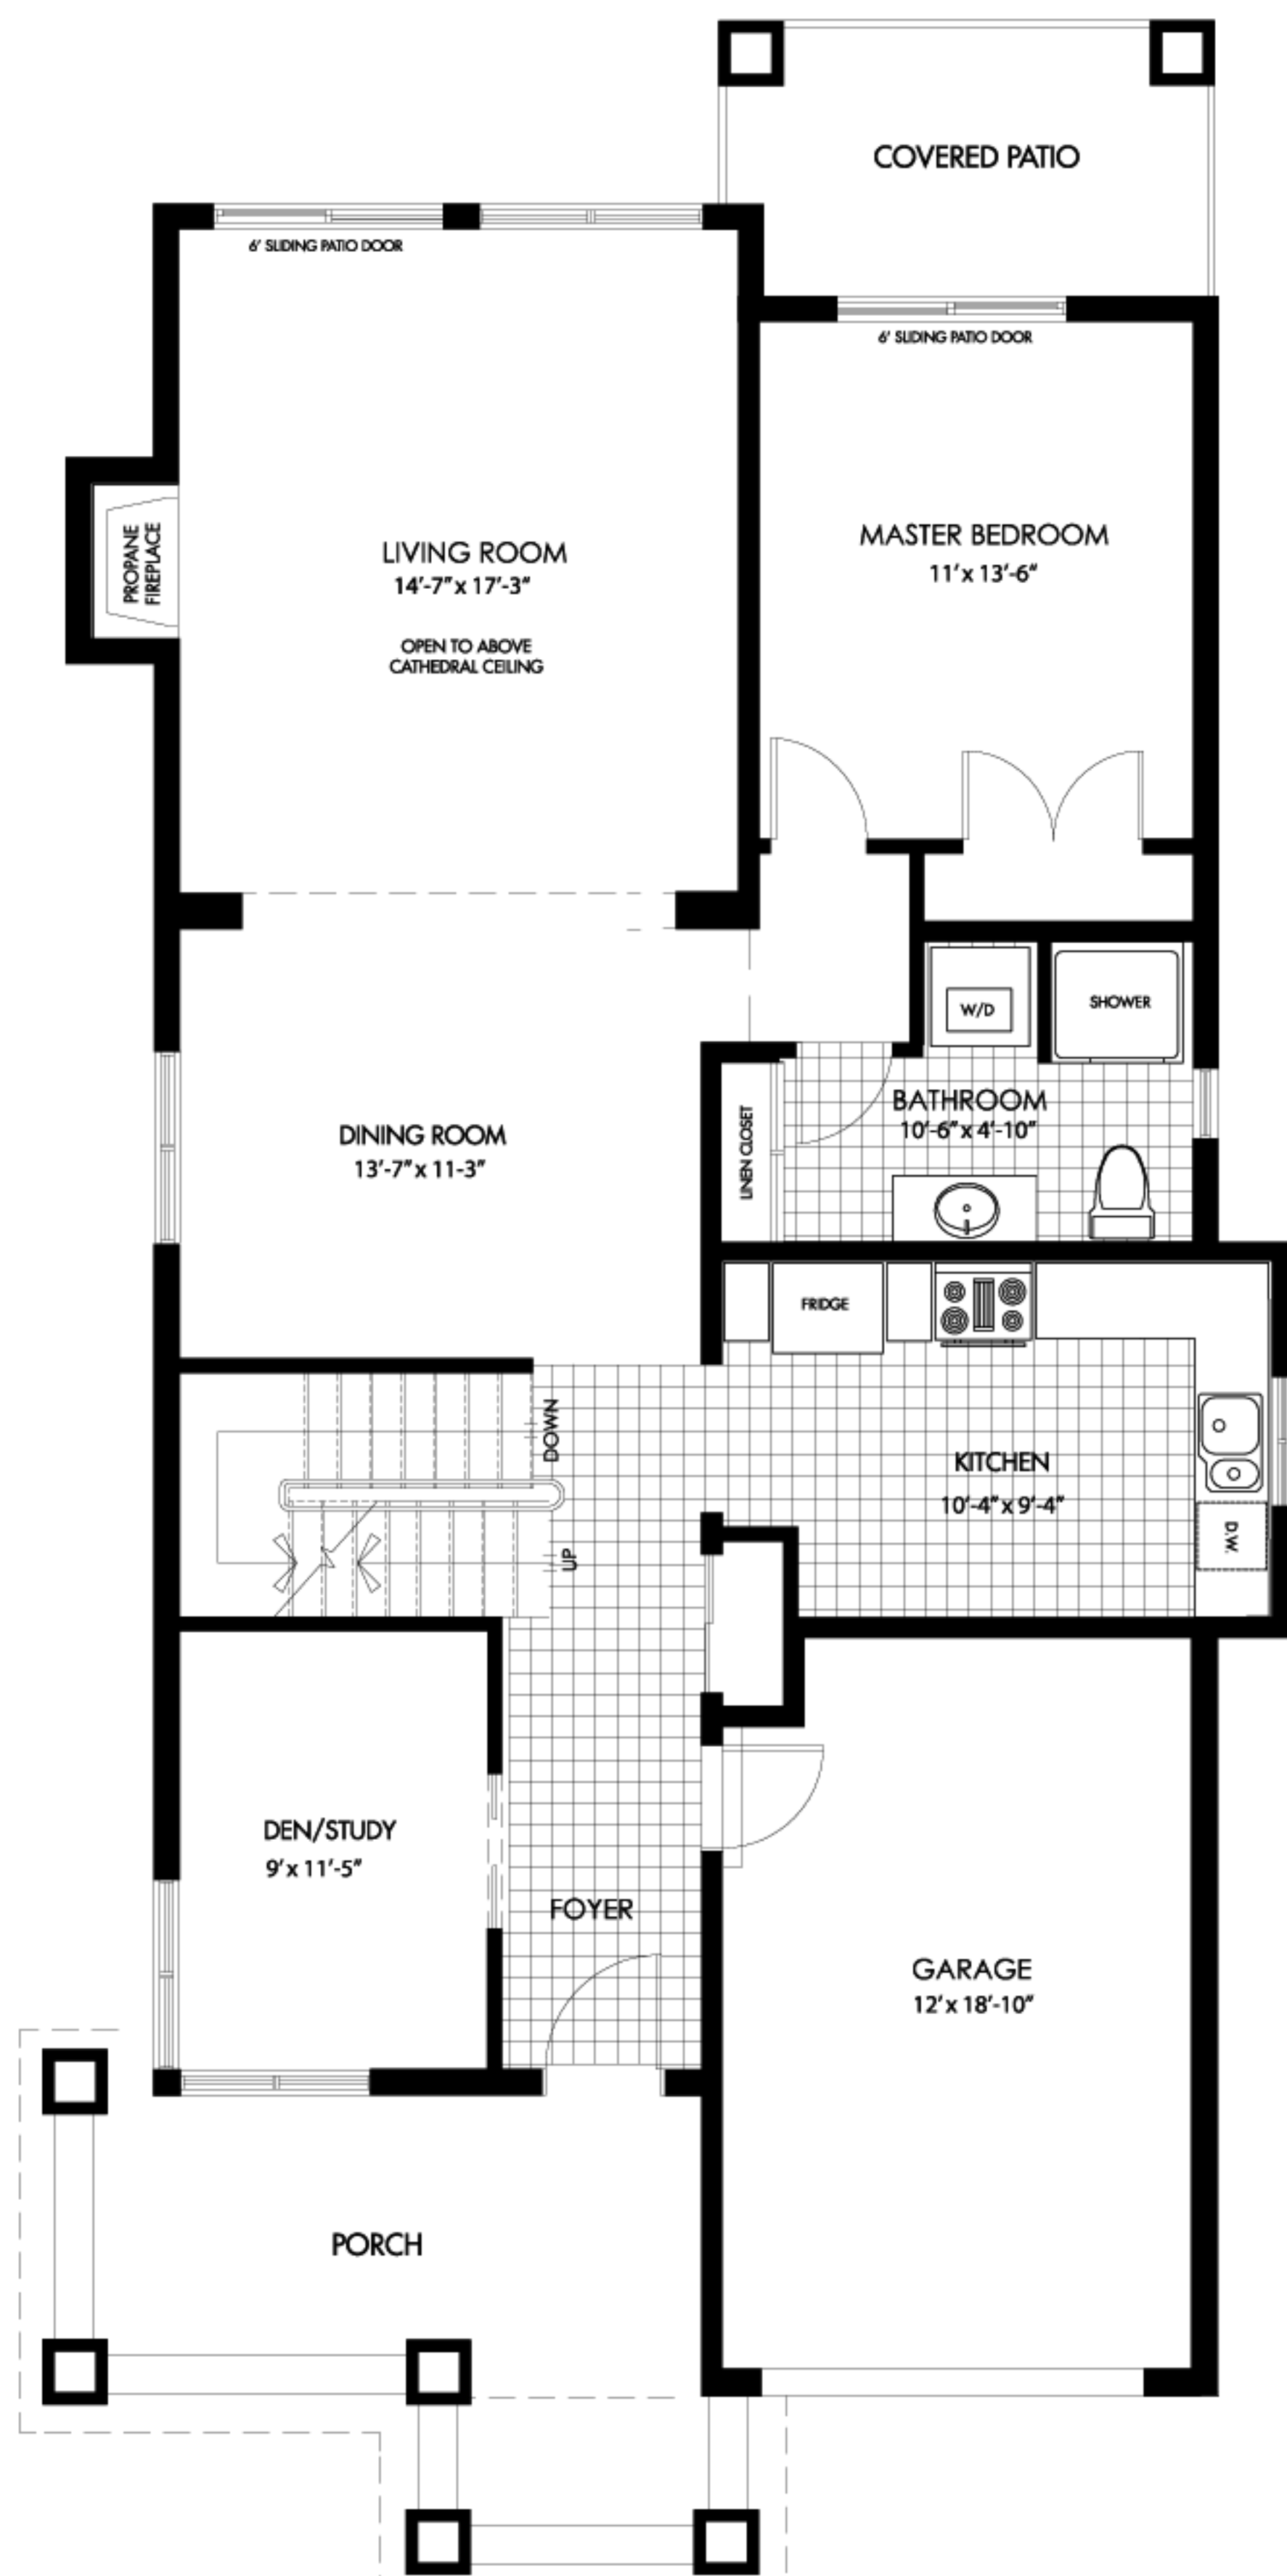

Northland - Plan B

FIRST FLOOR PLAN

Area: 1490 sq. ft.

Total Area: 2470 sq. ft. (Not including basement)

LOFT FLOOR PLAN

Area: 980 sq. ft.

OPTIONAL BASEMENT FLOOR PLAN

Area: 937 sq. ft.