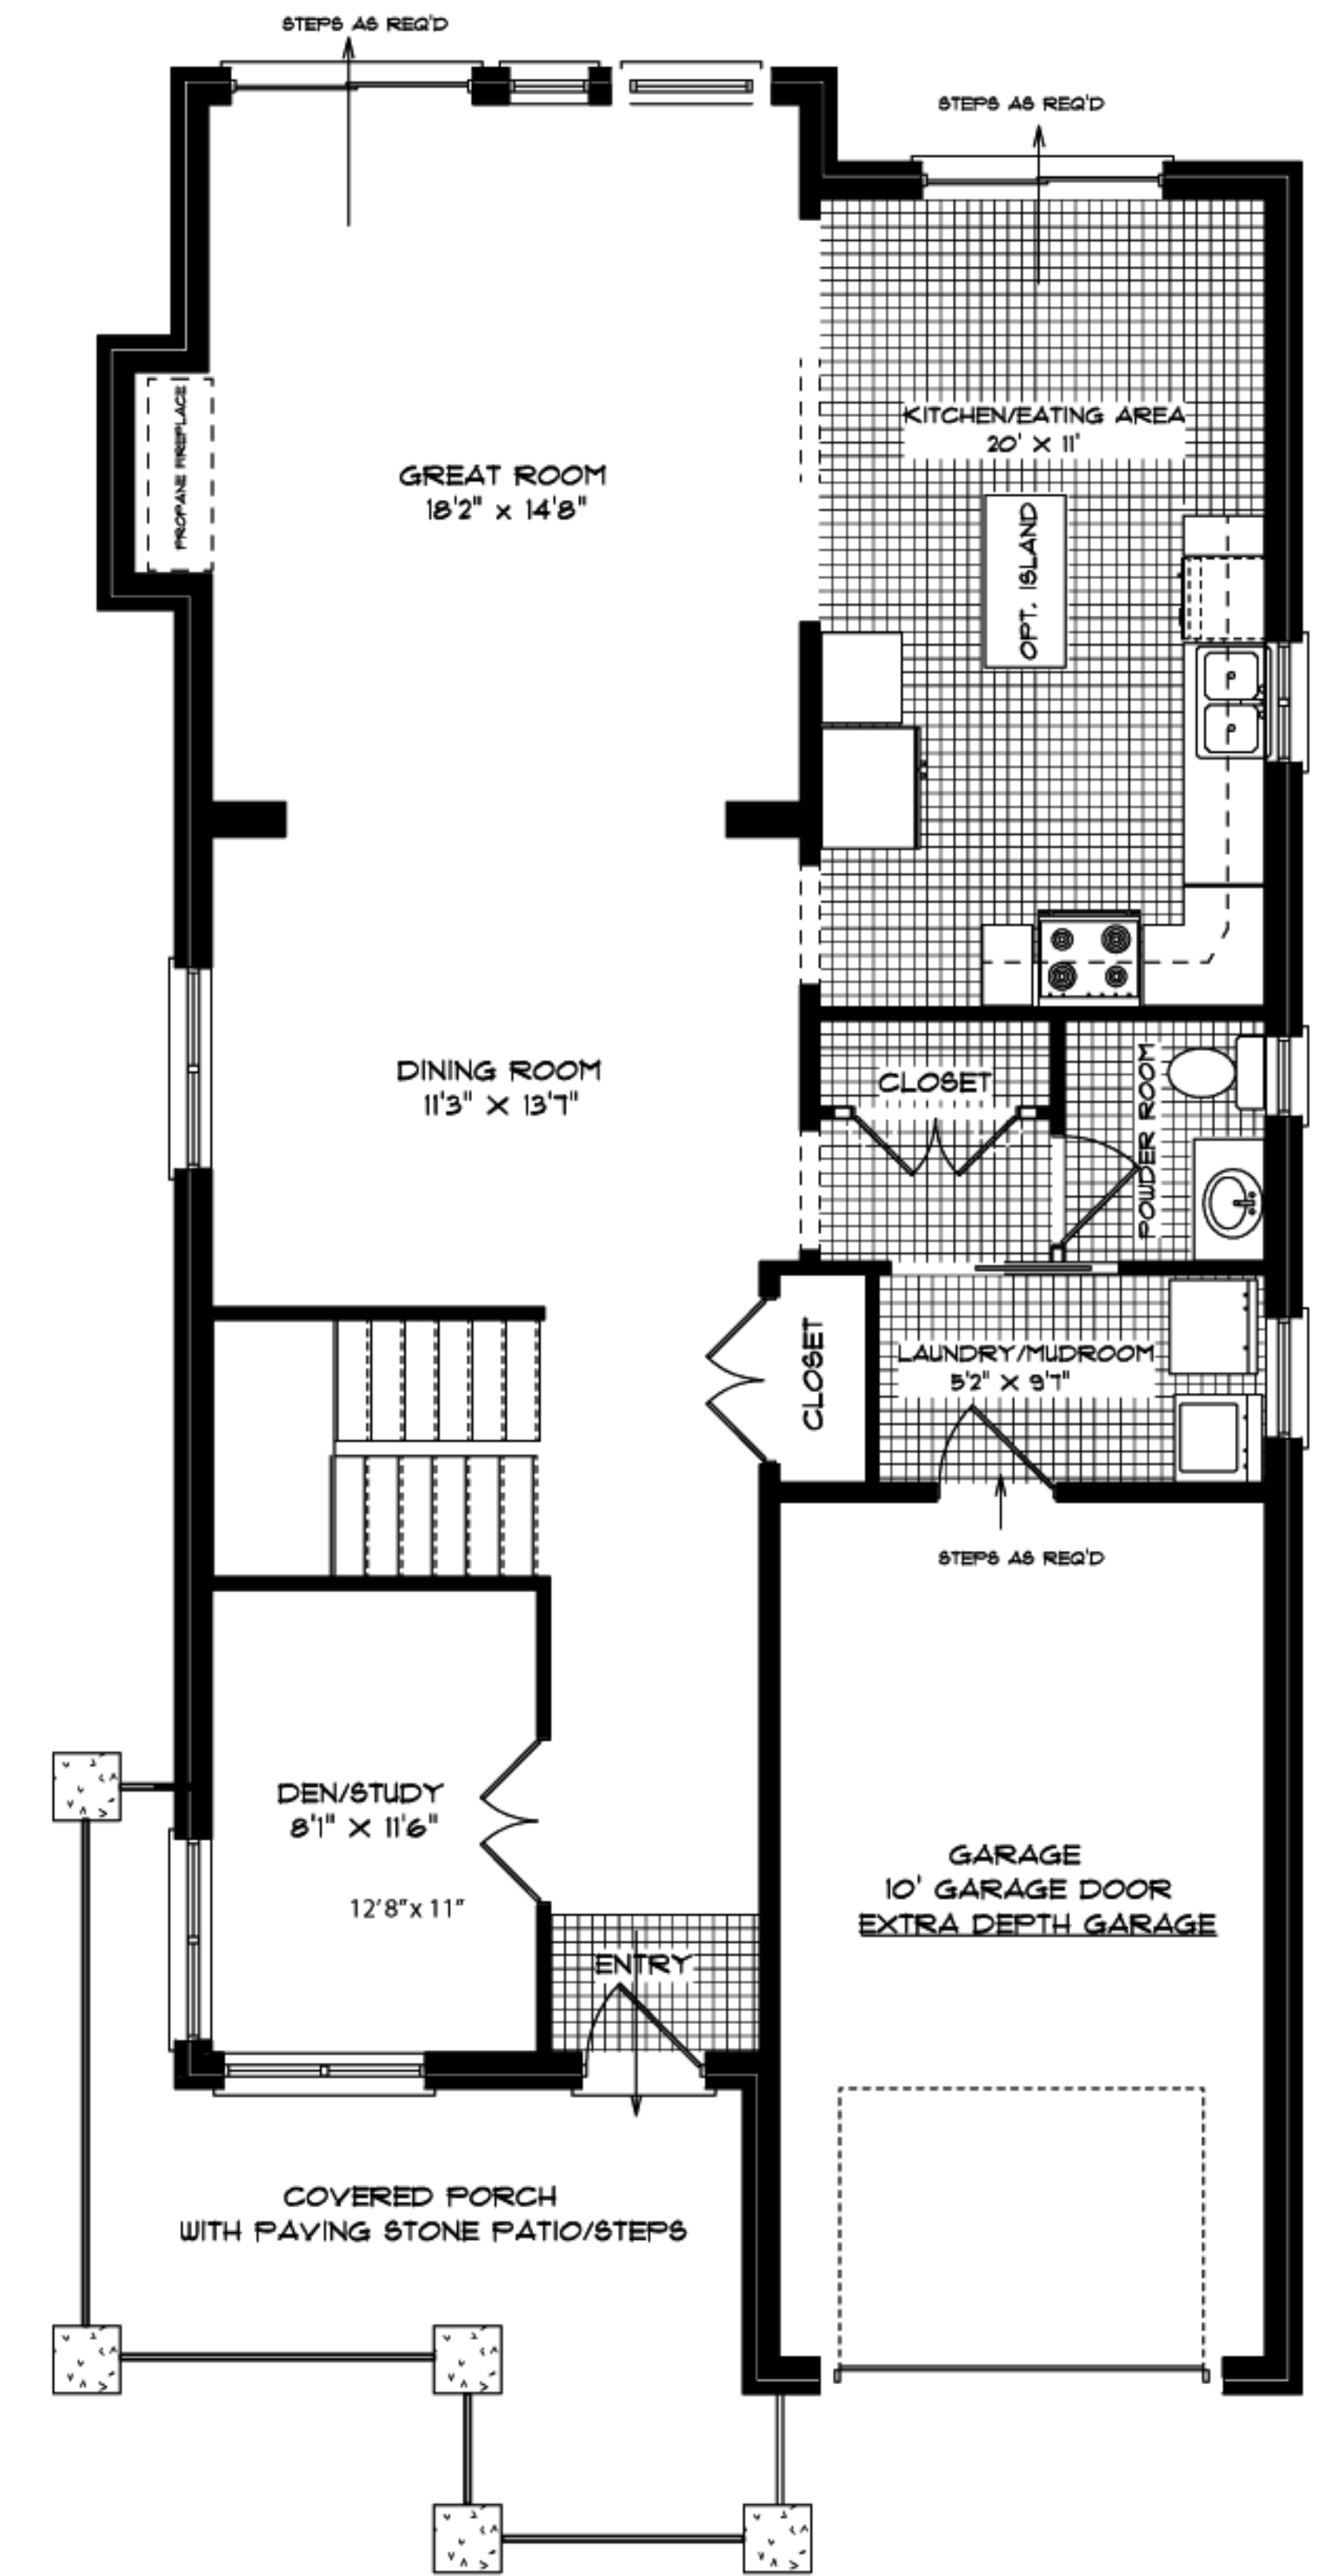

Northland - Optional Main Floor Plans

MAIN FLOOR PLAN OPTION B
Area: 1490 sq. ft.

MAIN FLOOR PLAN OPTION C
Area: 1490 sq. ft.

MAIN FLOOR PLAN OPTION D
Area: 1490 sq. ft.