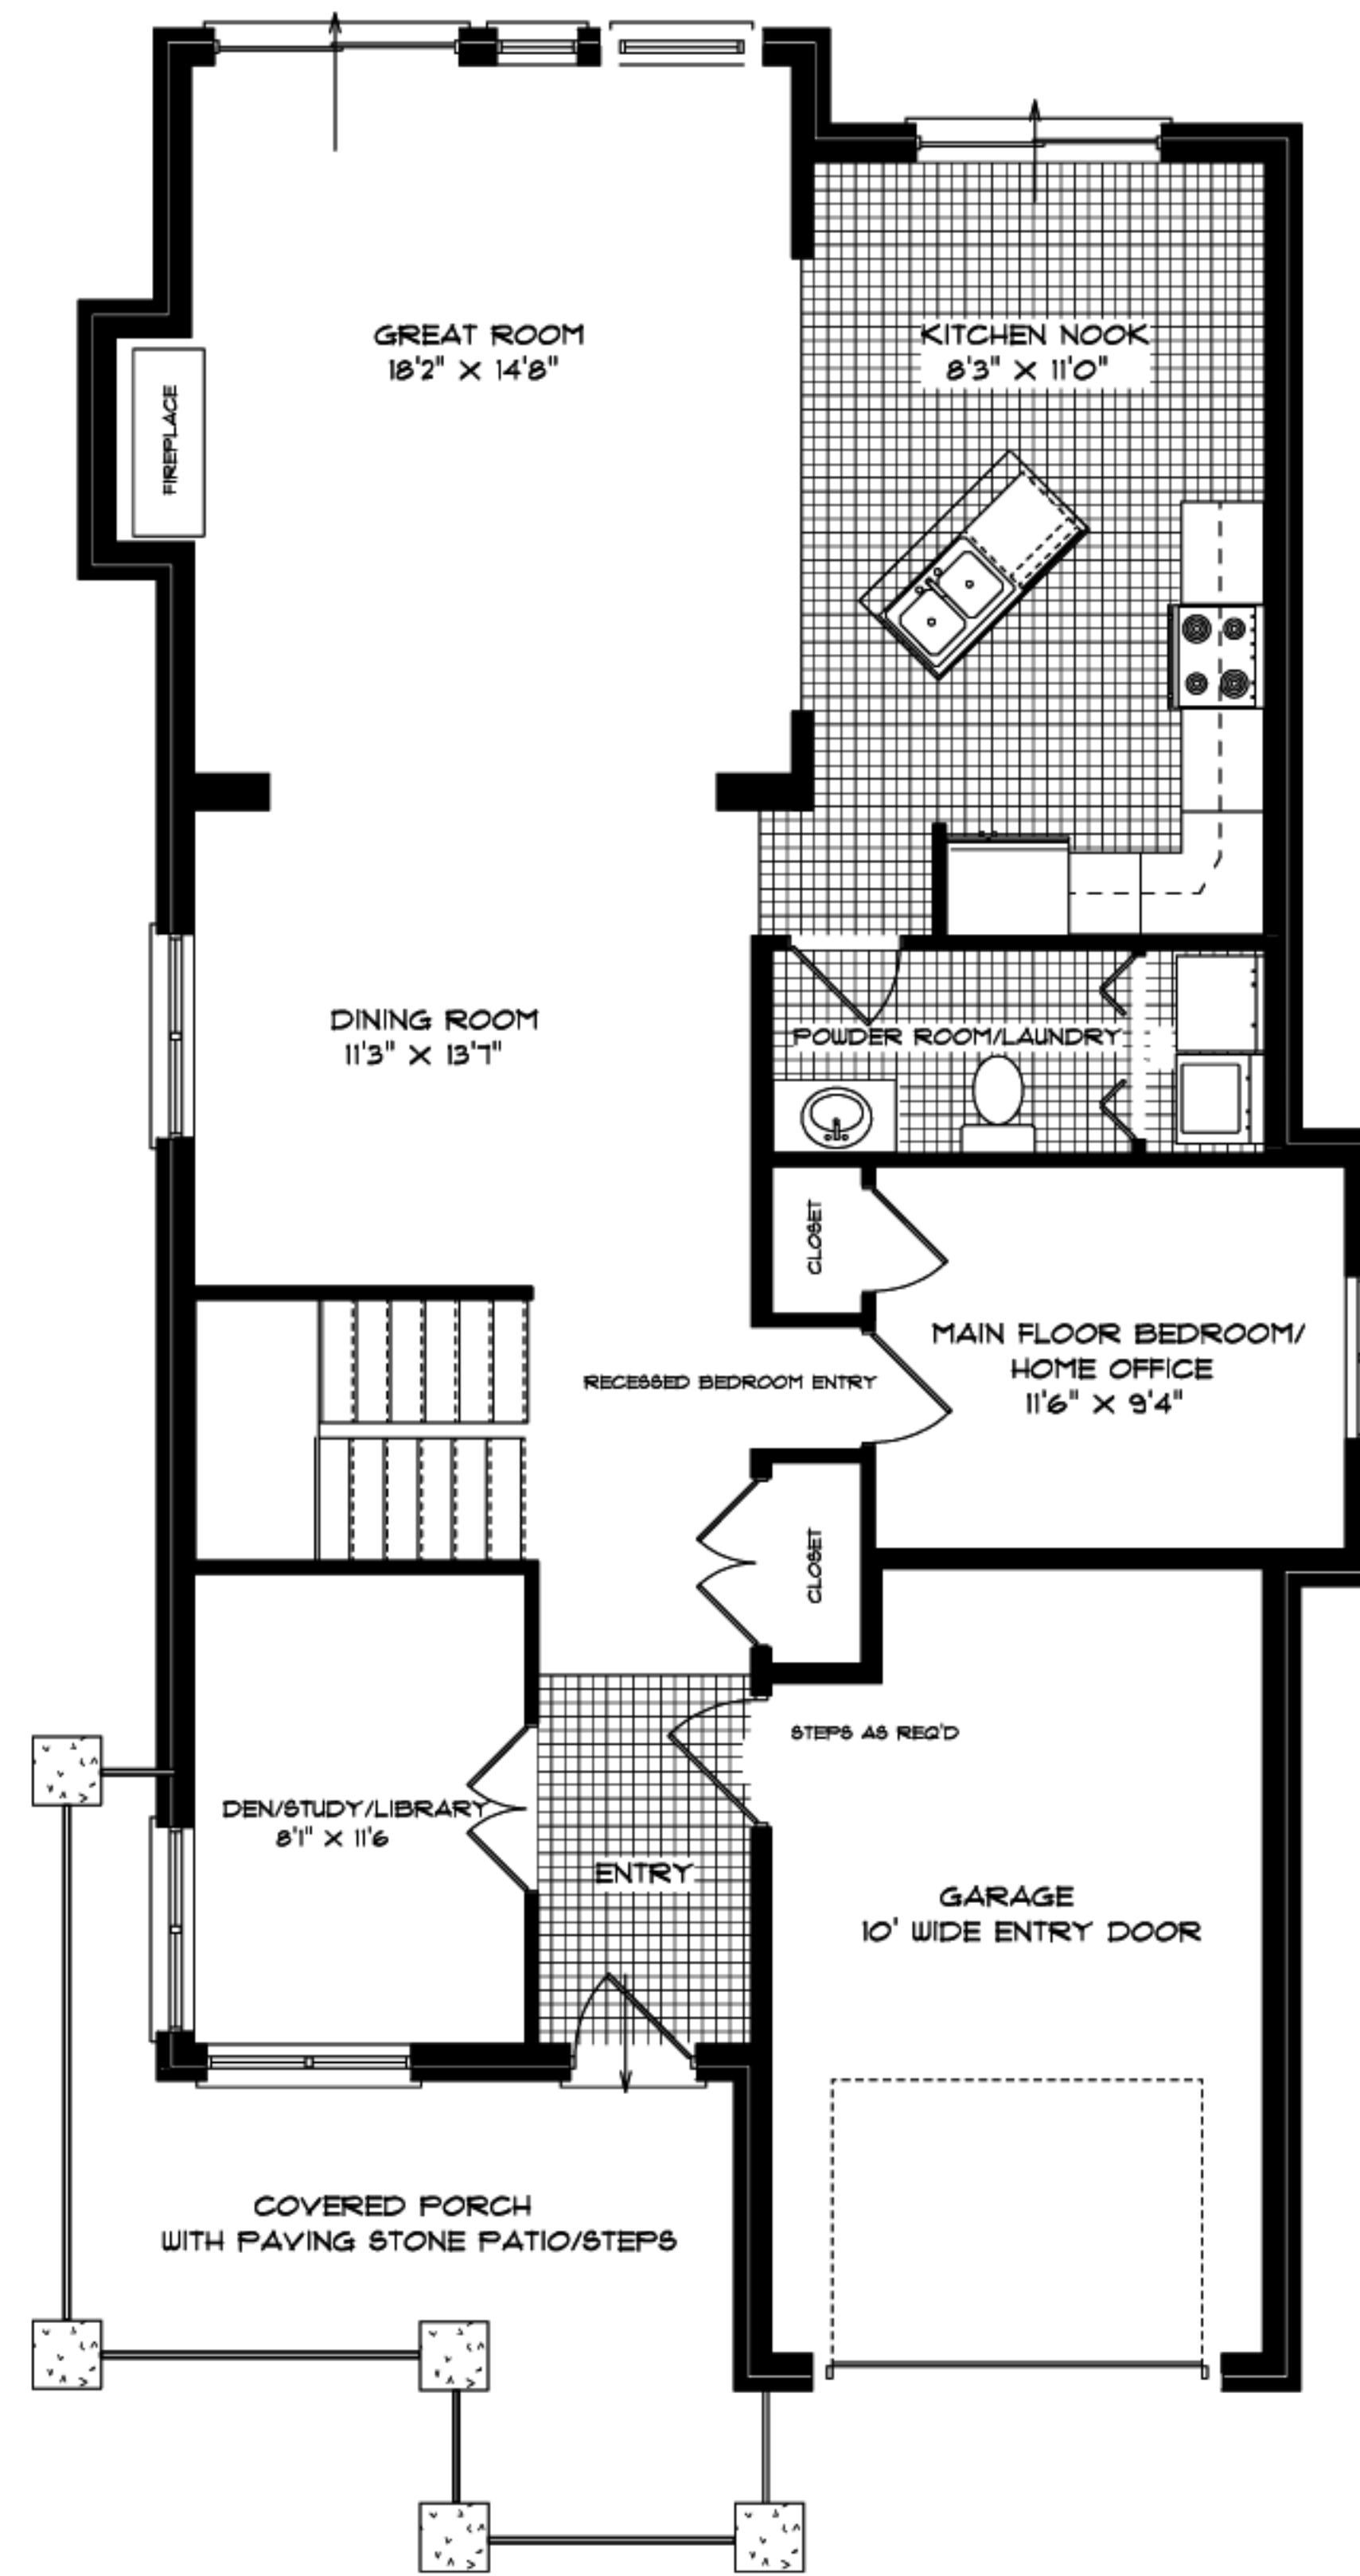

Northland - Optional Main Floor Plans

MAIN FLOOR PLAN OPTION B
Area: 1490 sq. ft.

MAIN FLOOR PLAN OPTION C
Area: 1490 sq. ft.

MAIN FLOOR PLAN OPTION D
Area: 1490 sq. ft.