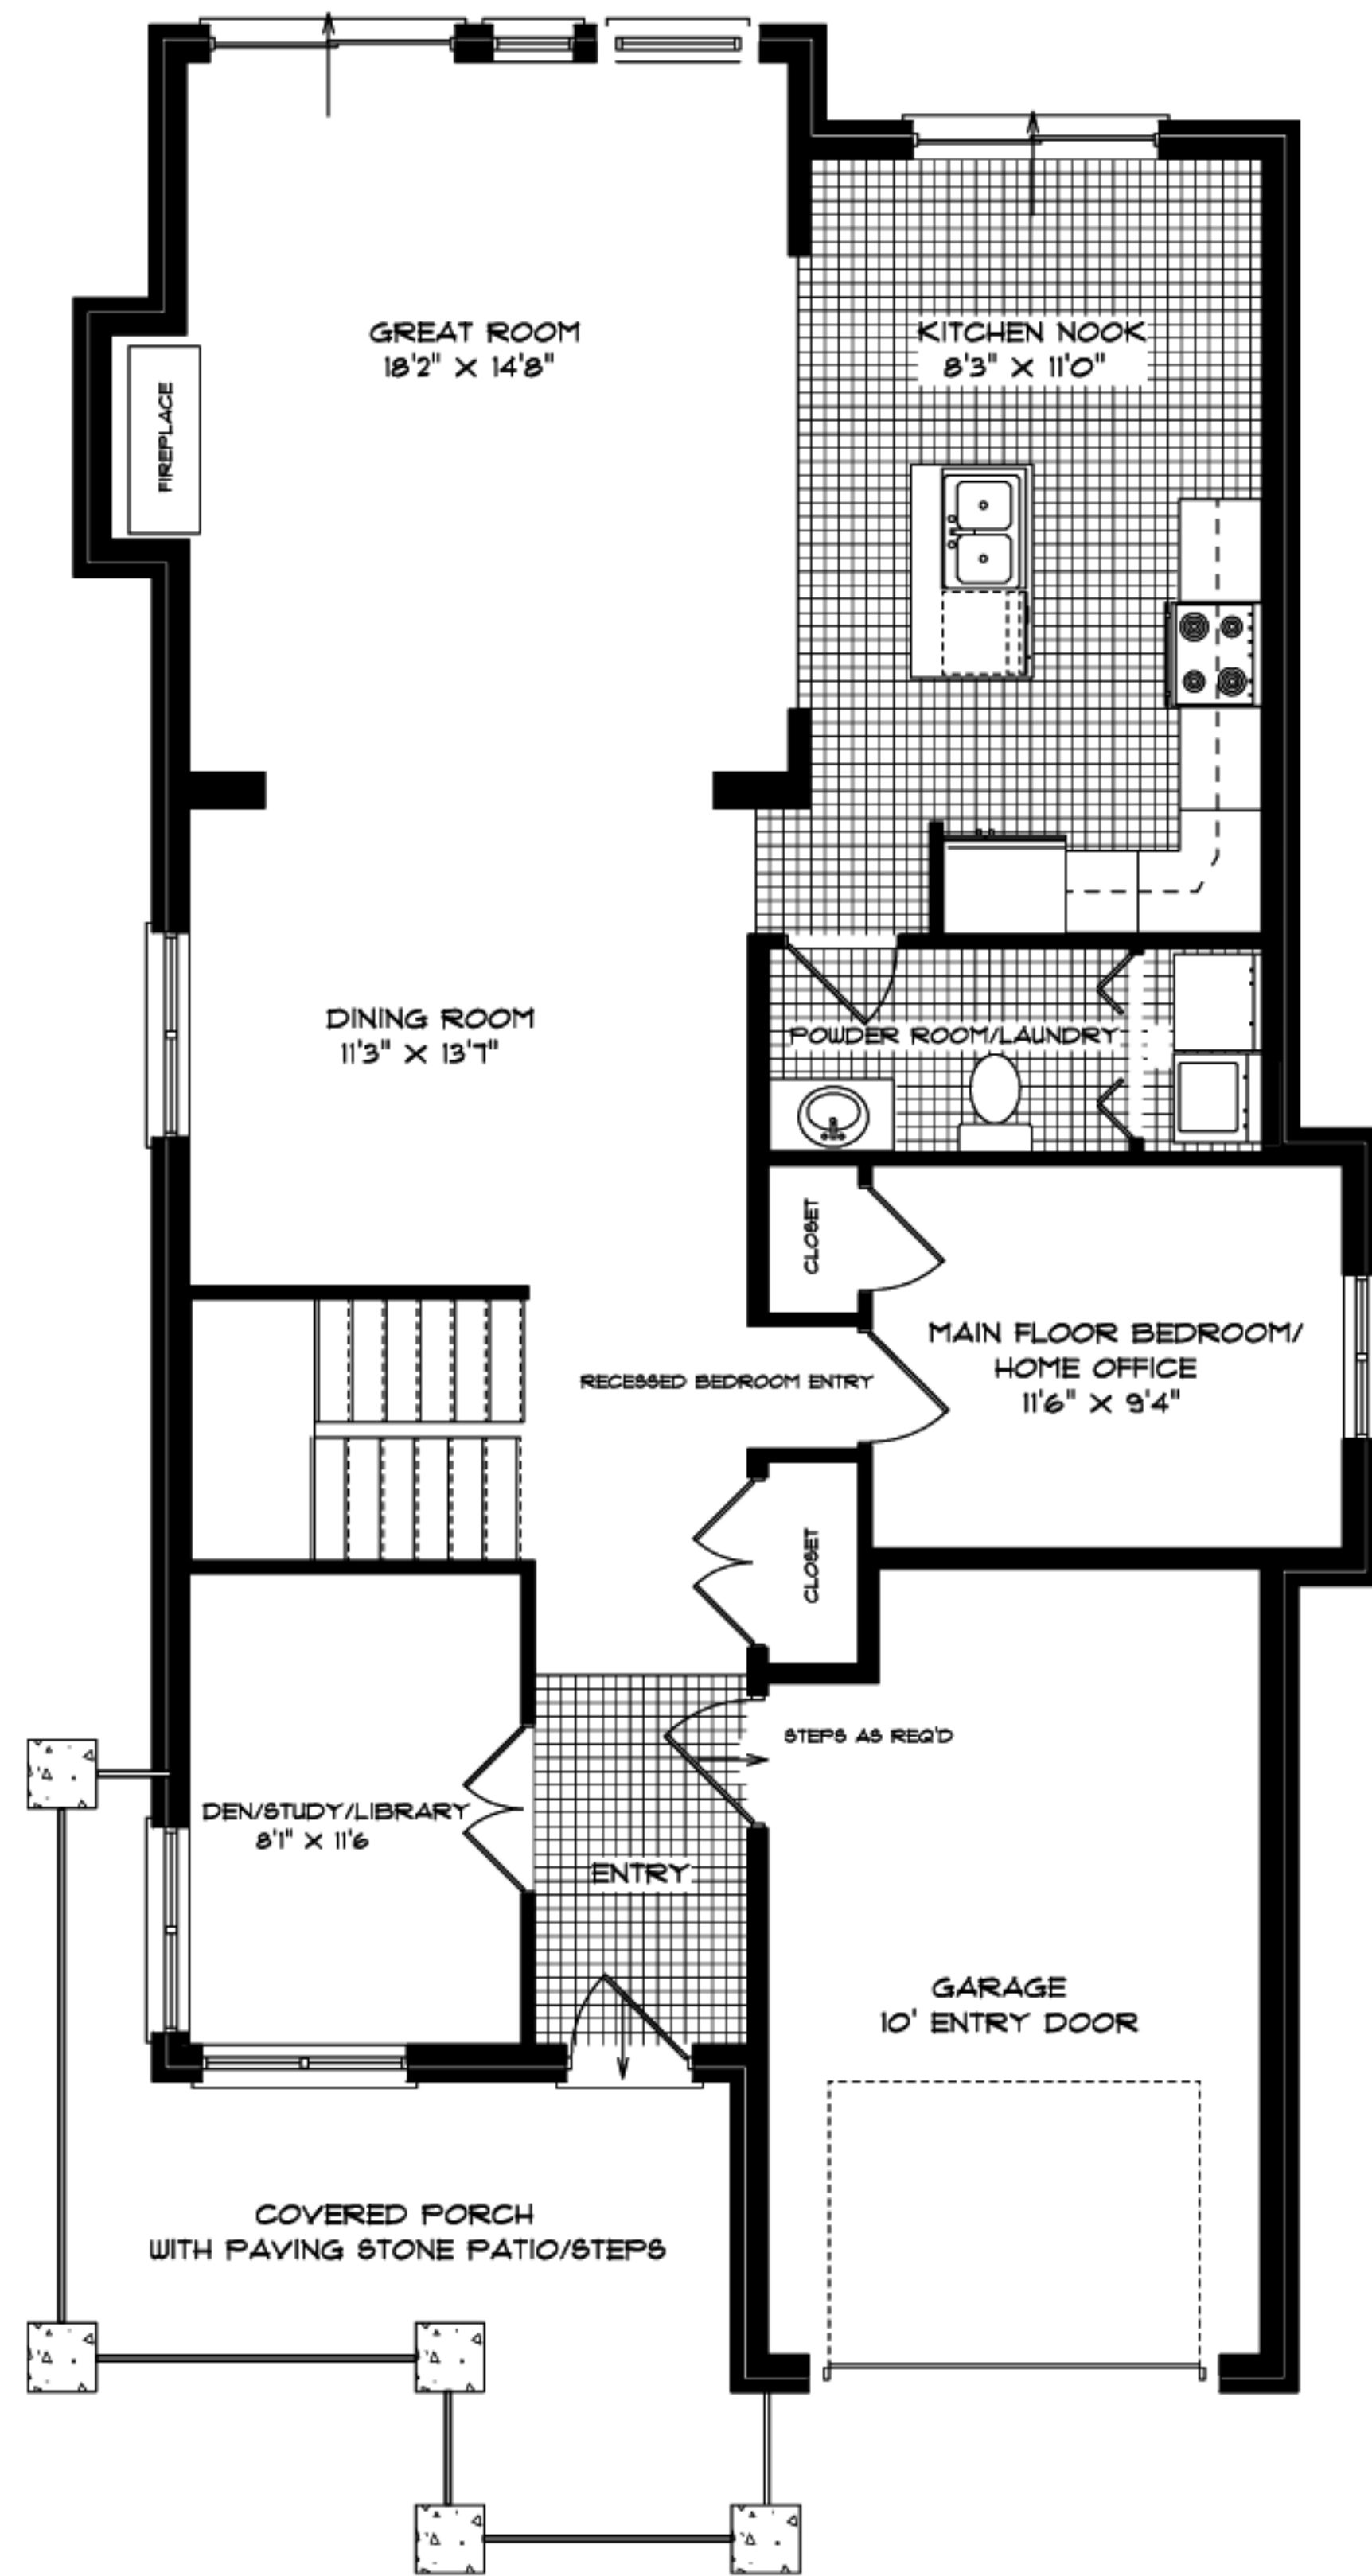

Northland - Optional Main Floor Plans

MAIN FLOOR PLAN OPTION B
Area: 1490 sq. ft.

MAIN FLOOR PLAN OPTION C
Area: 1490 sq. ft.

MAIN FLOOR PLAN OPTION D
Area: 1490 sq. ft.