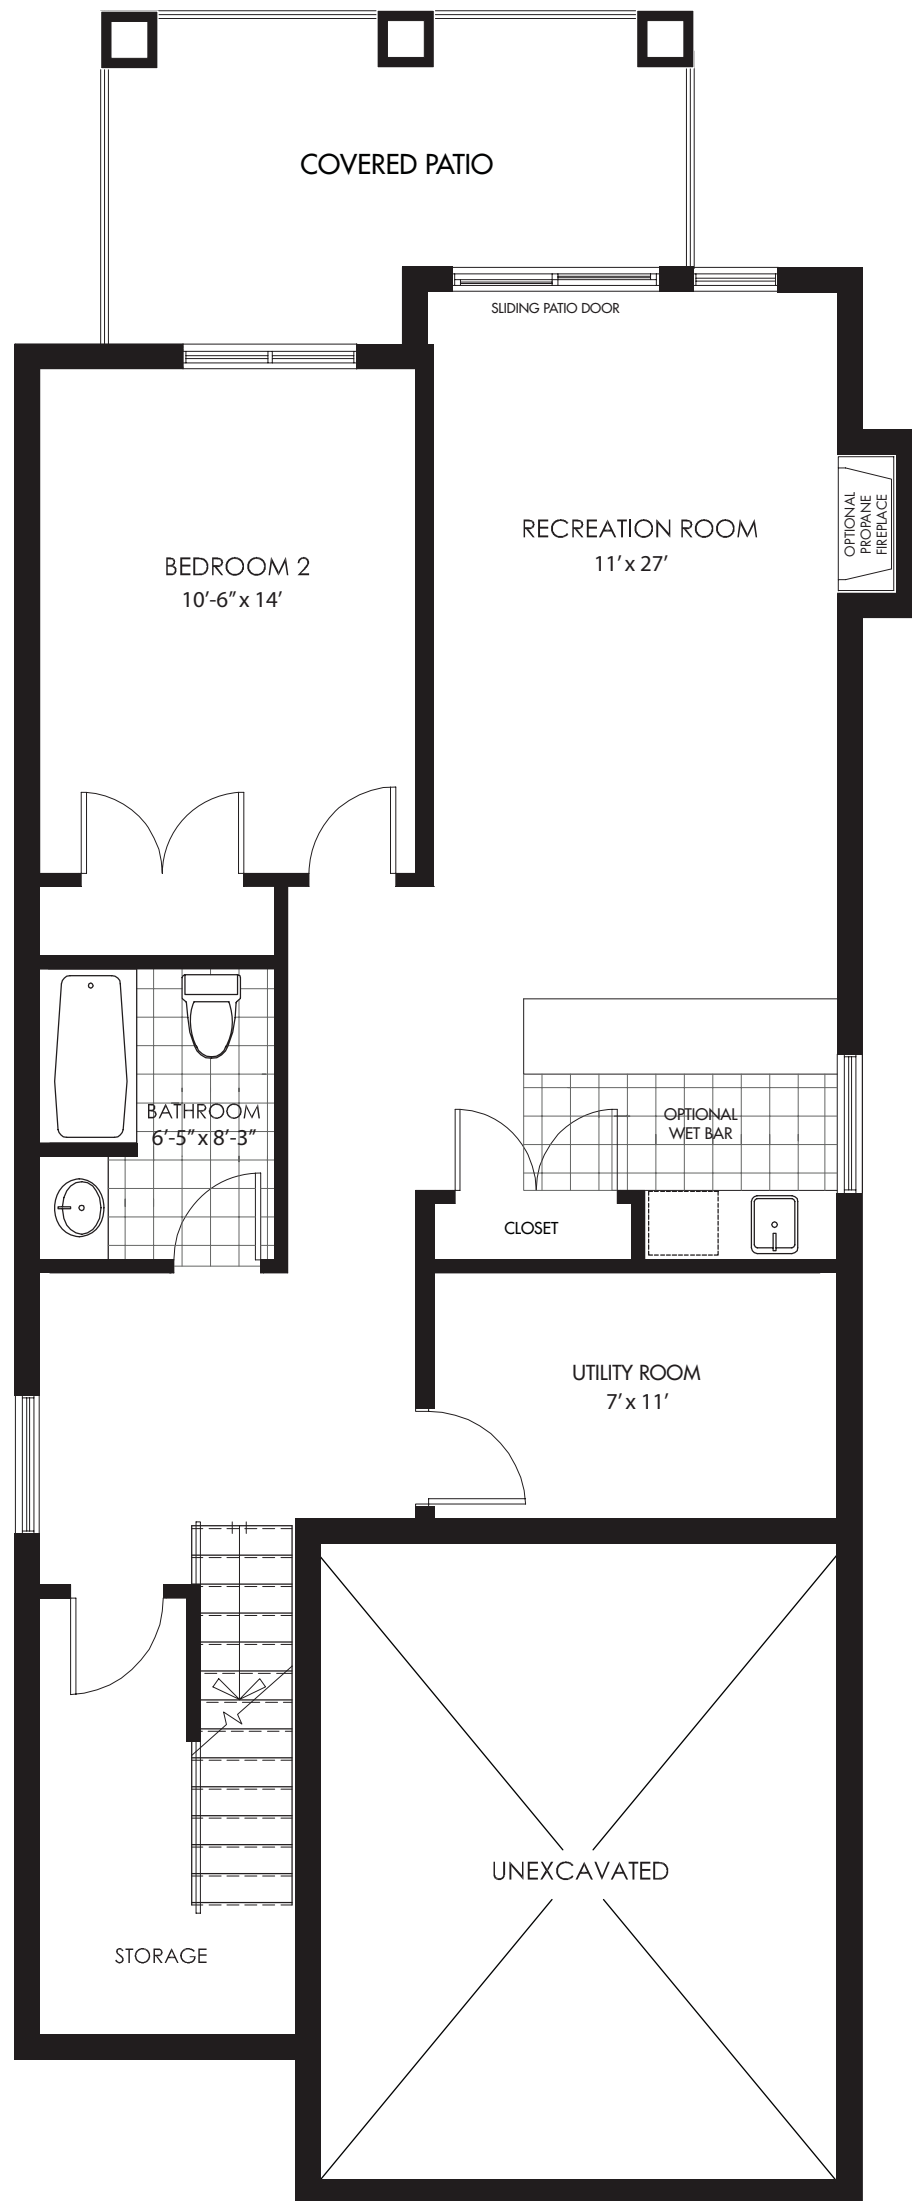

Highlander - Walk out

BASEMENT FLOOR PLAN

Area: 968 sq.ft

Highlander - Walk out

FIRST FLOOR PLAN

Area: 1016 sq.ft

Total Area: 1984 sq.ft