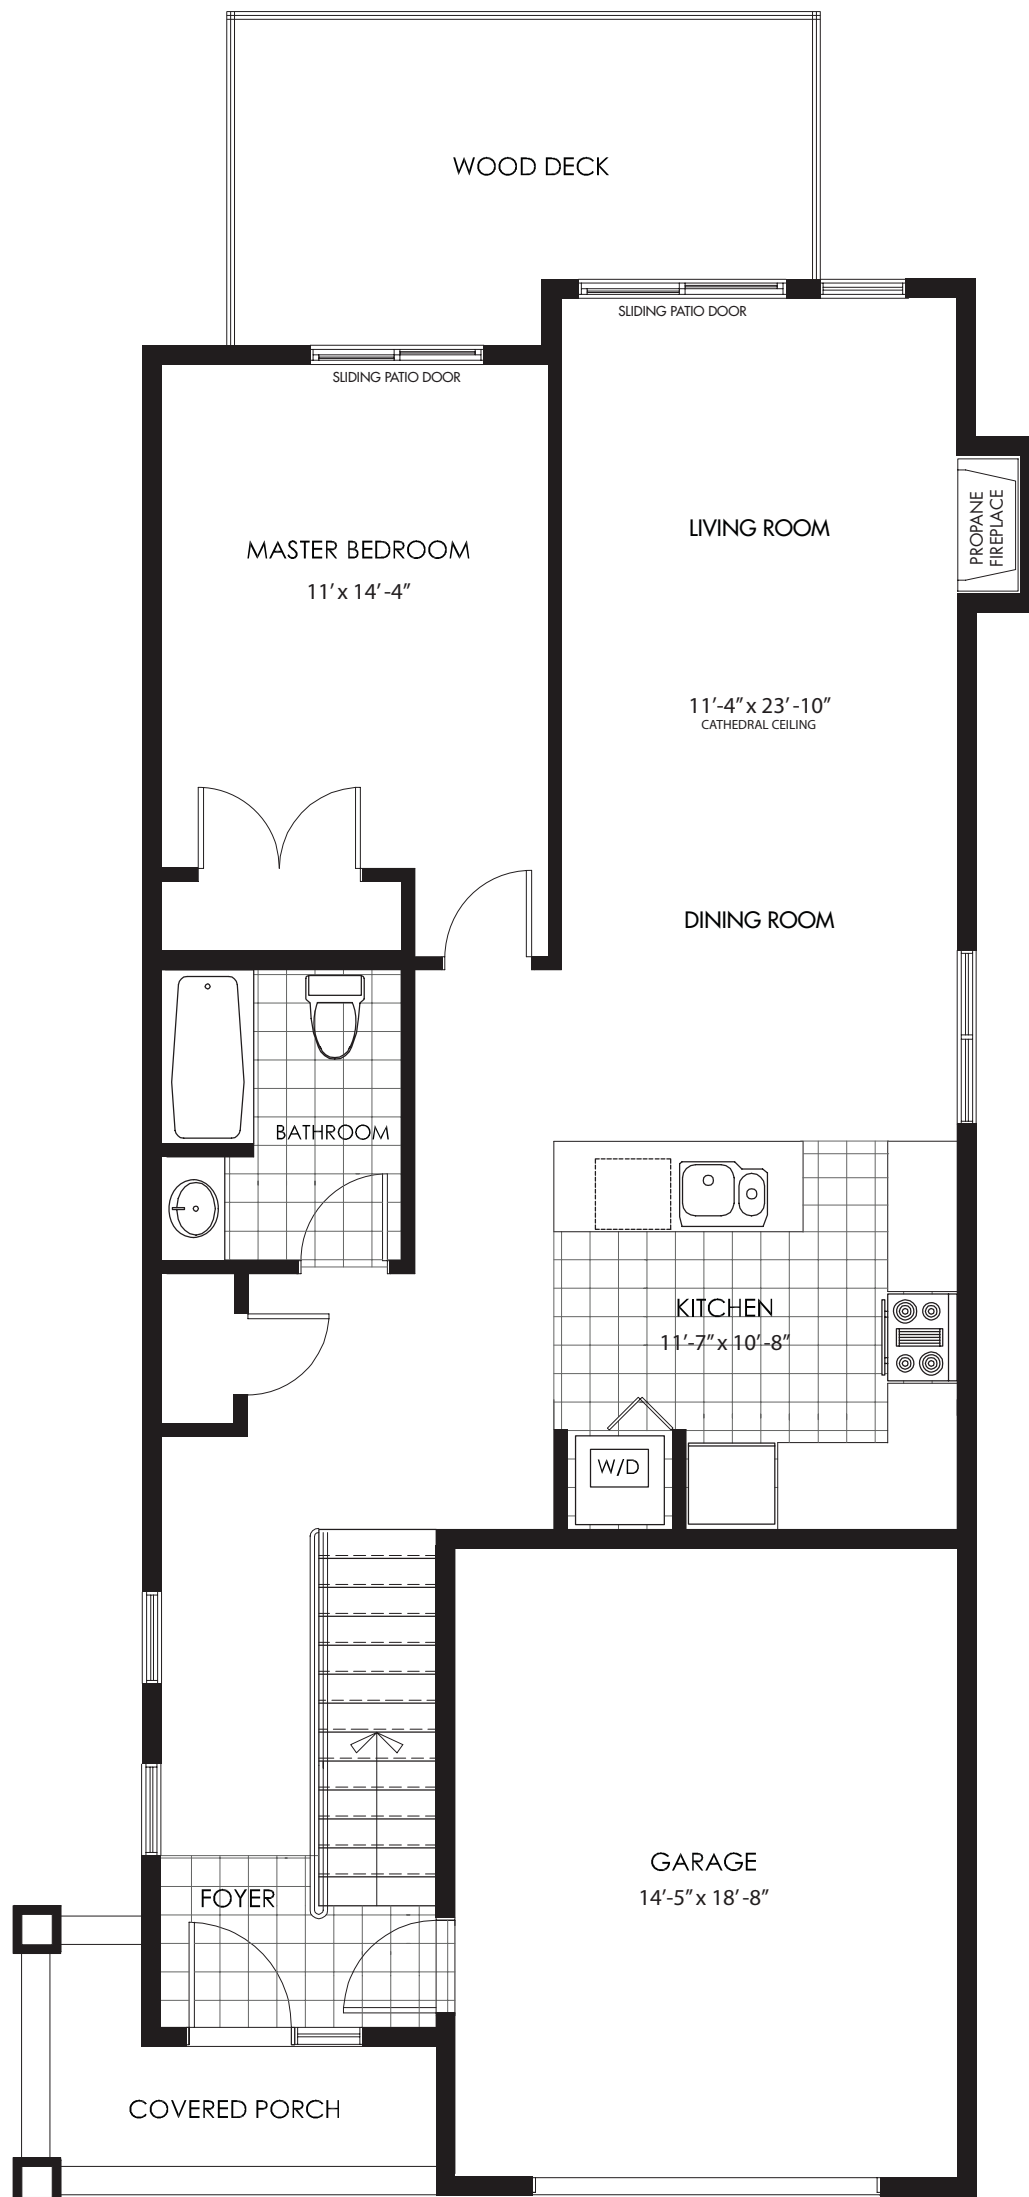

Highlander - Walk out

BASEMENT FLOOR PLAN

Area: 968 sq.ft

Highlander - Walk out

FIRST FLOOR PLAN

Area: 1016 sq.ft

Total Area: 1984 sq.ft