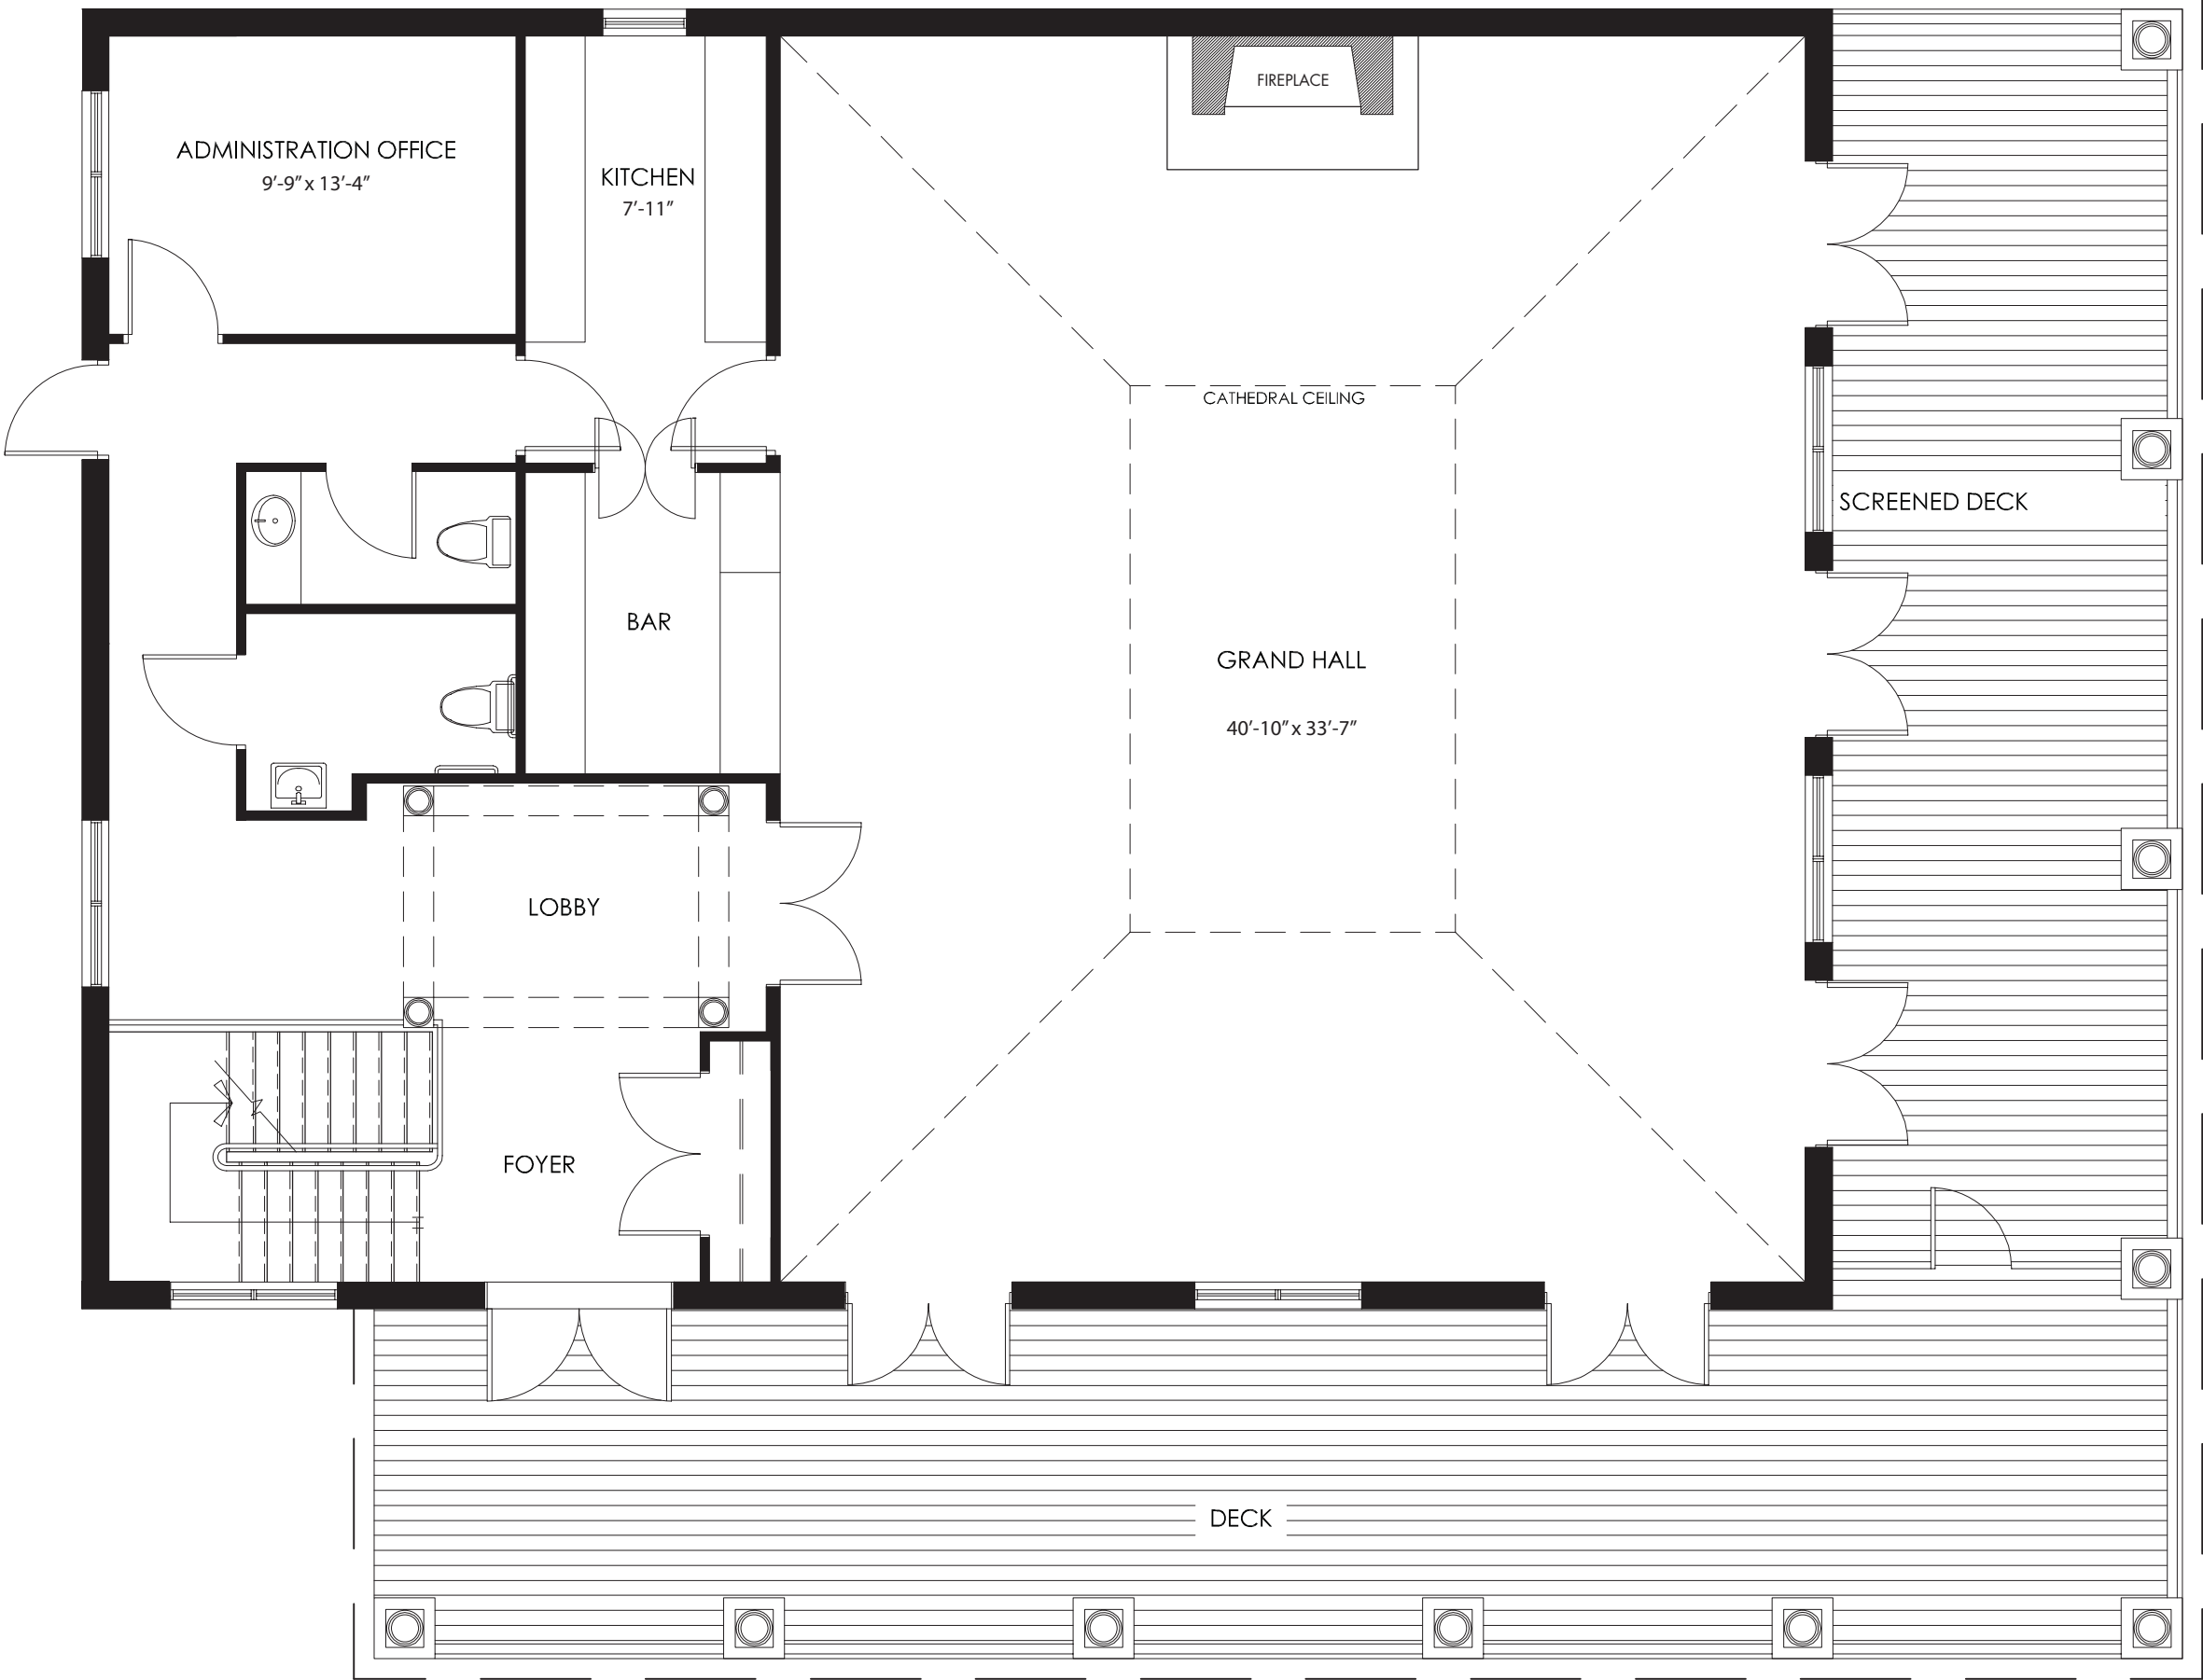

Club House

BASEMENT PLAN  
Area: 2448 sq.ft

Club House

MAIN FLOOR PLAN  
Area: 2448 sq.ft