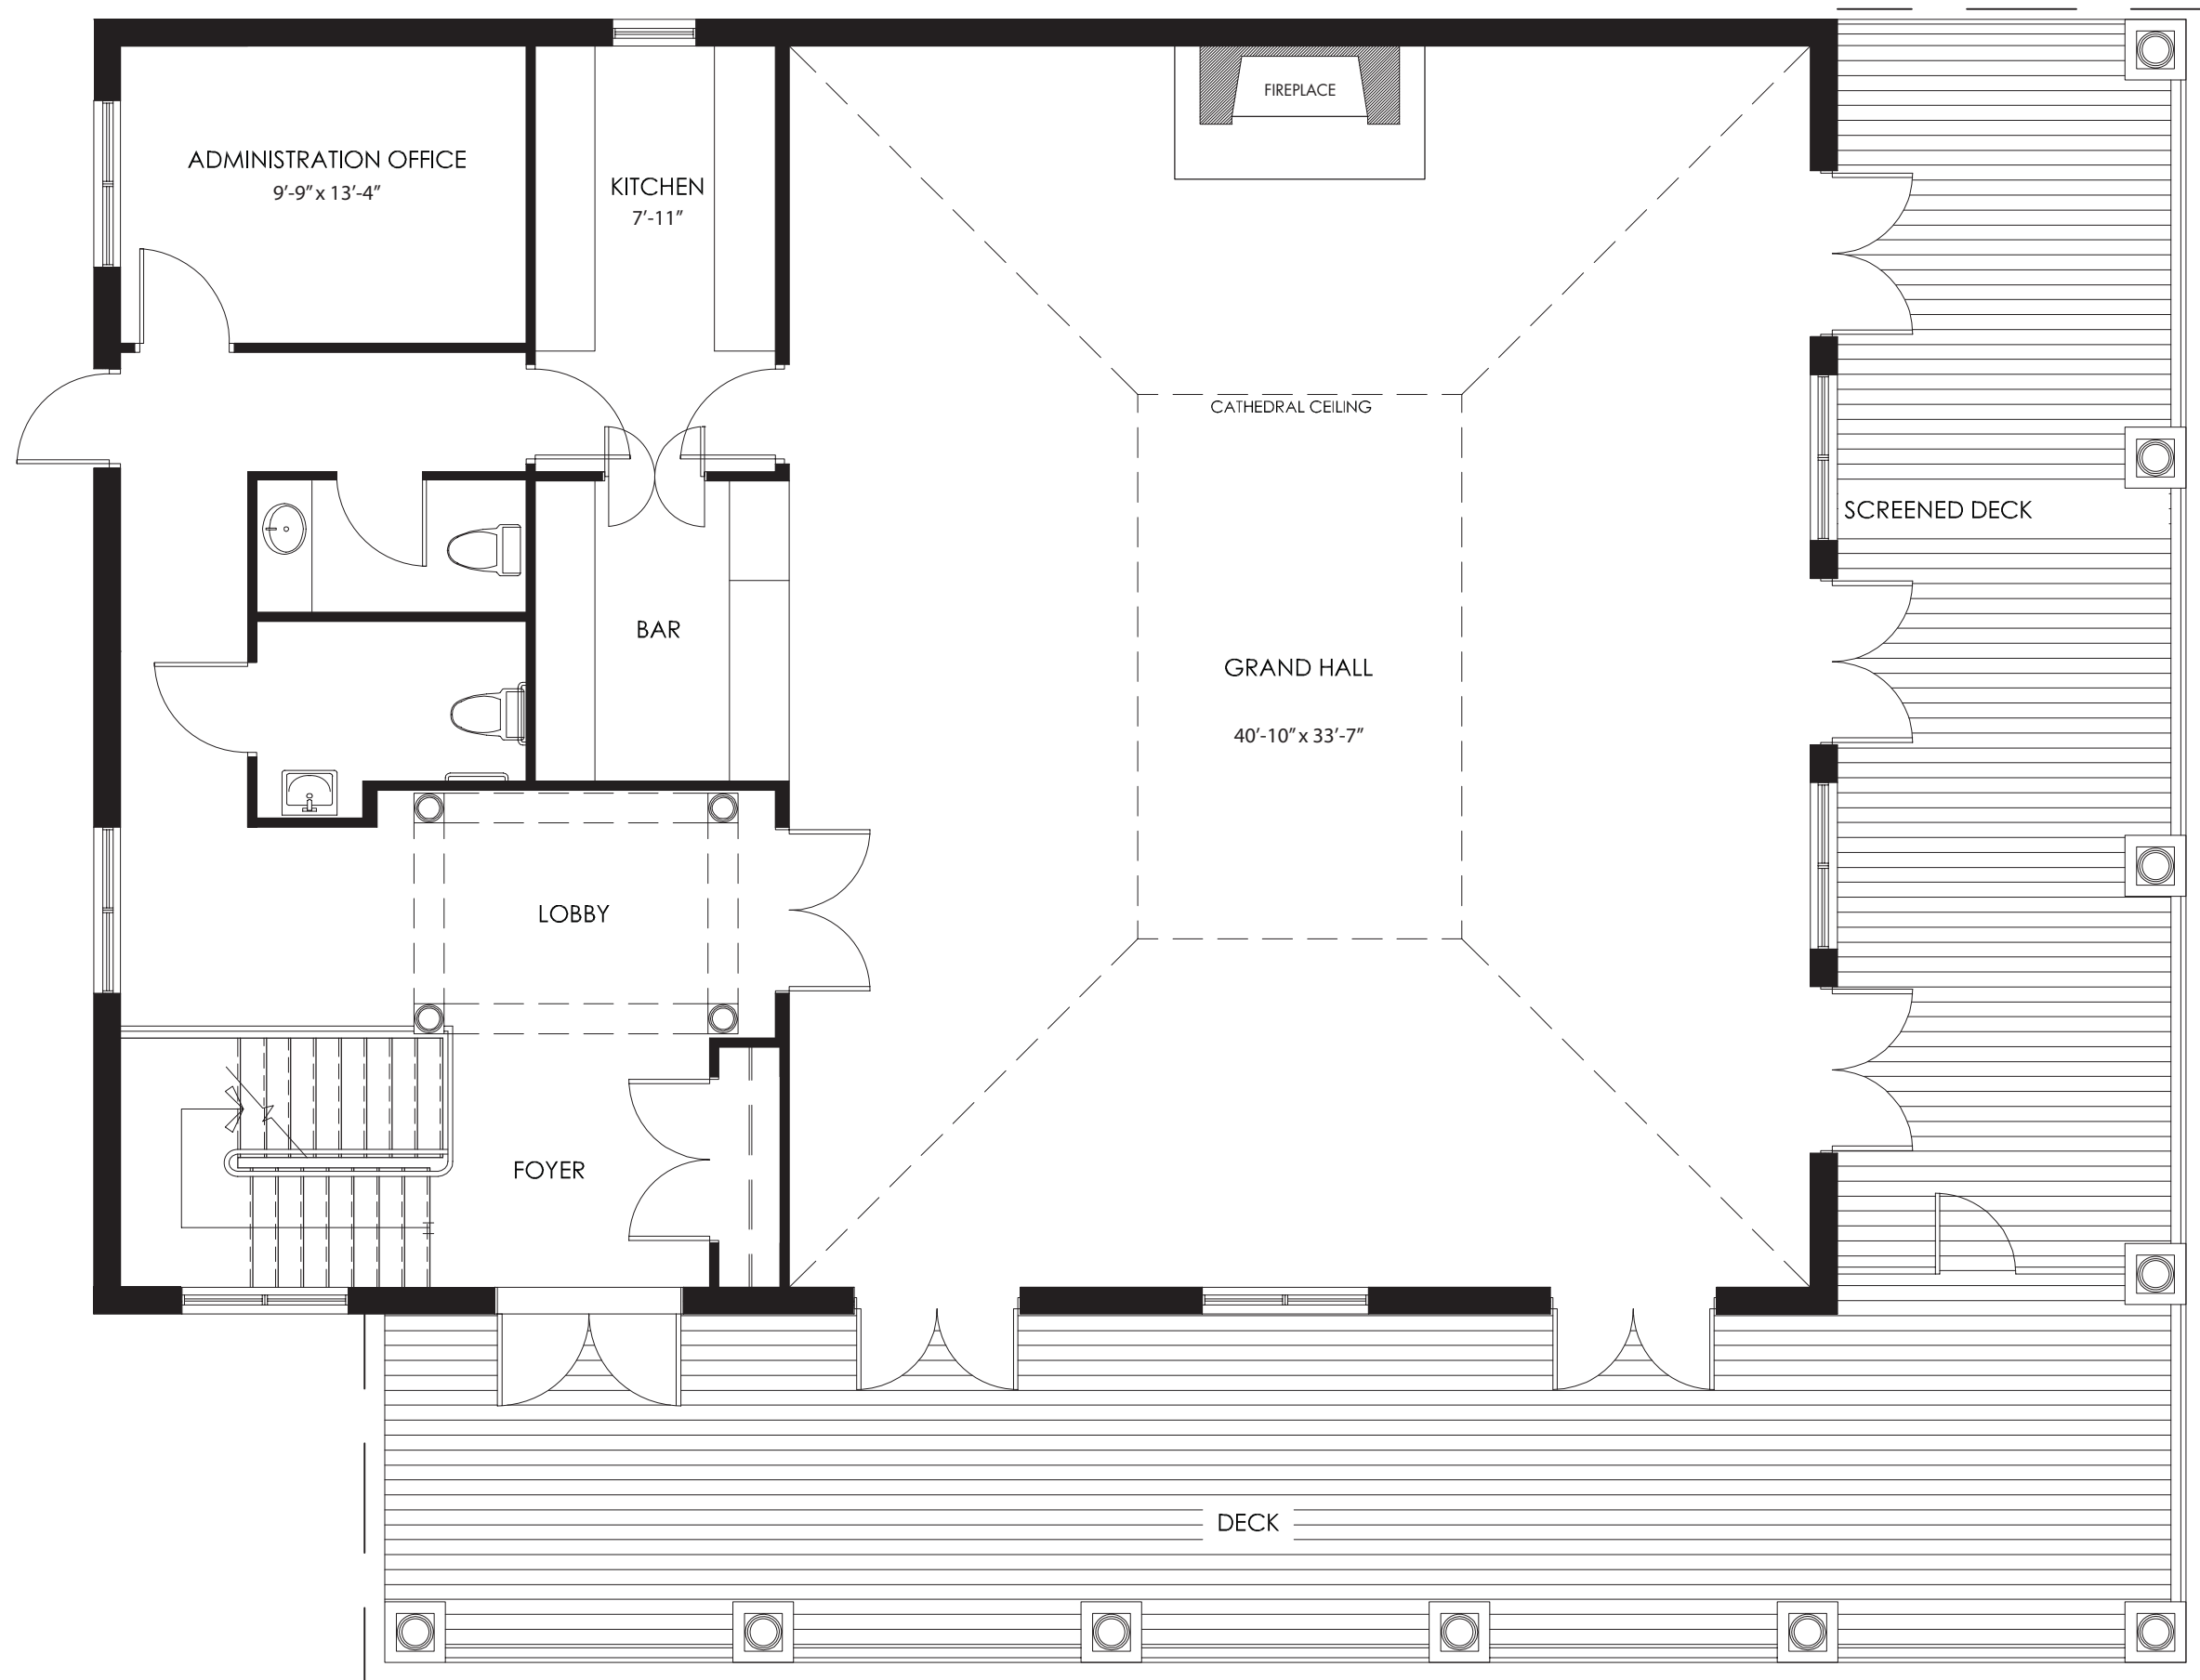

Club House

BASEMENT PLAN  
Area: 2448 sq.ft

Club House

MAIN FLOOR PLAN  
Area: 2448 sq.ft