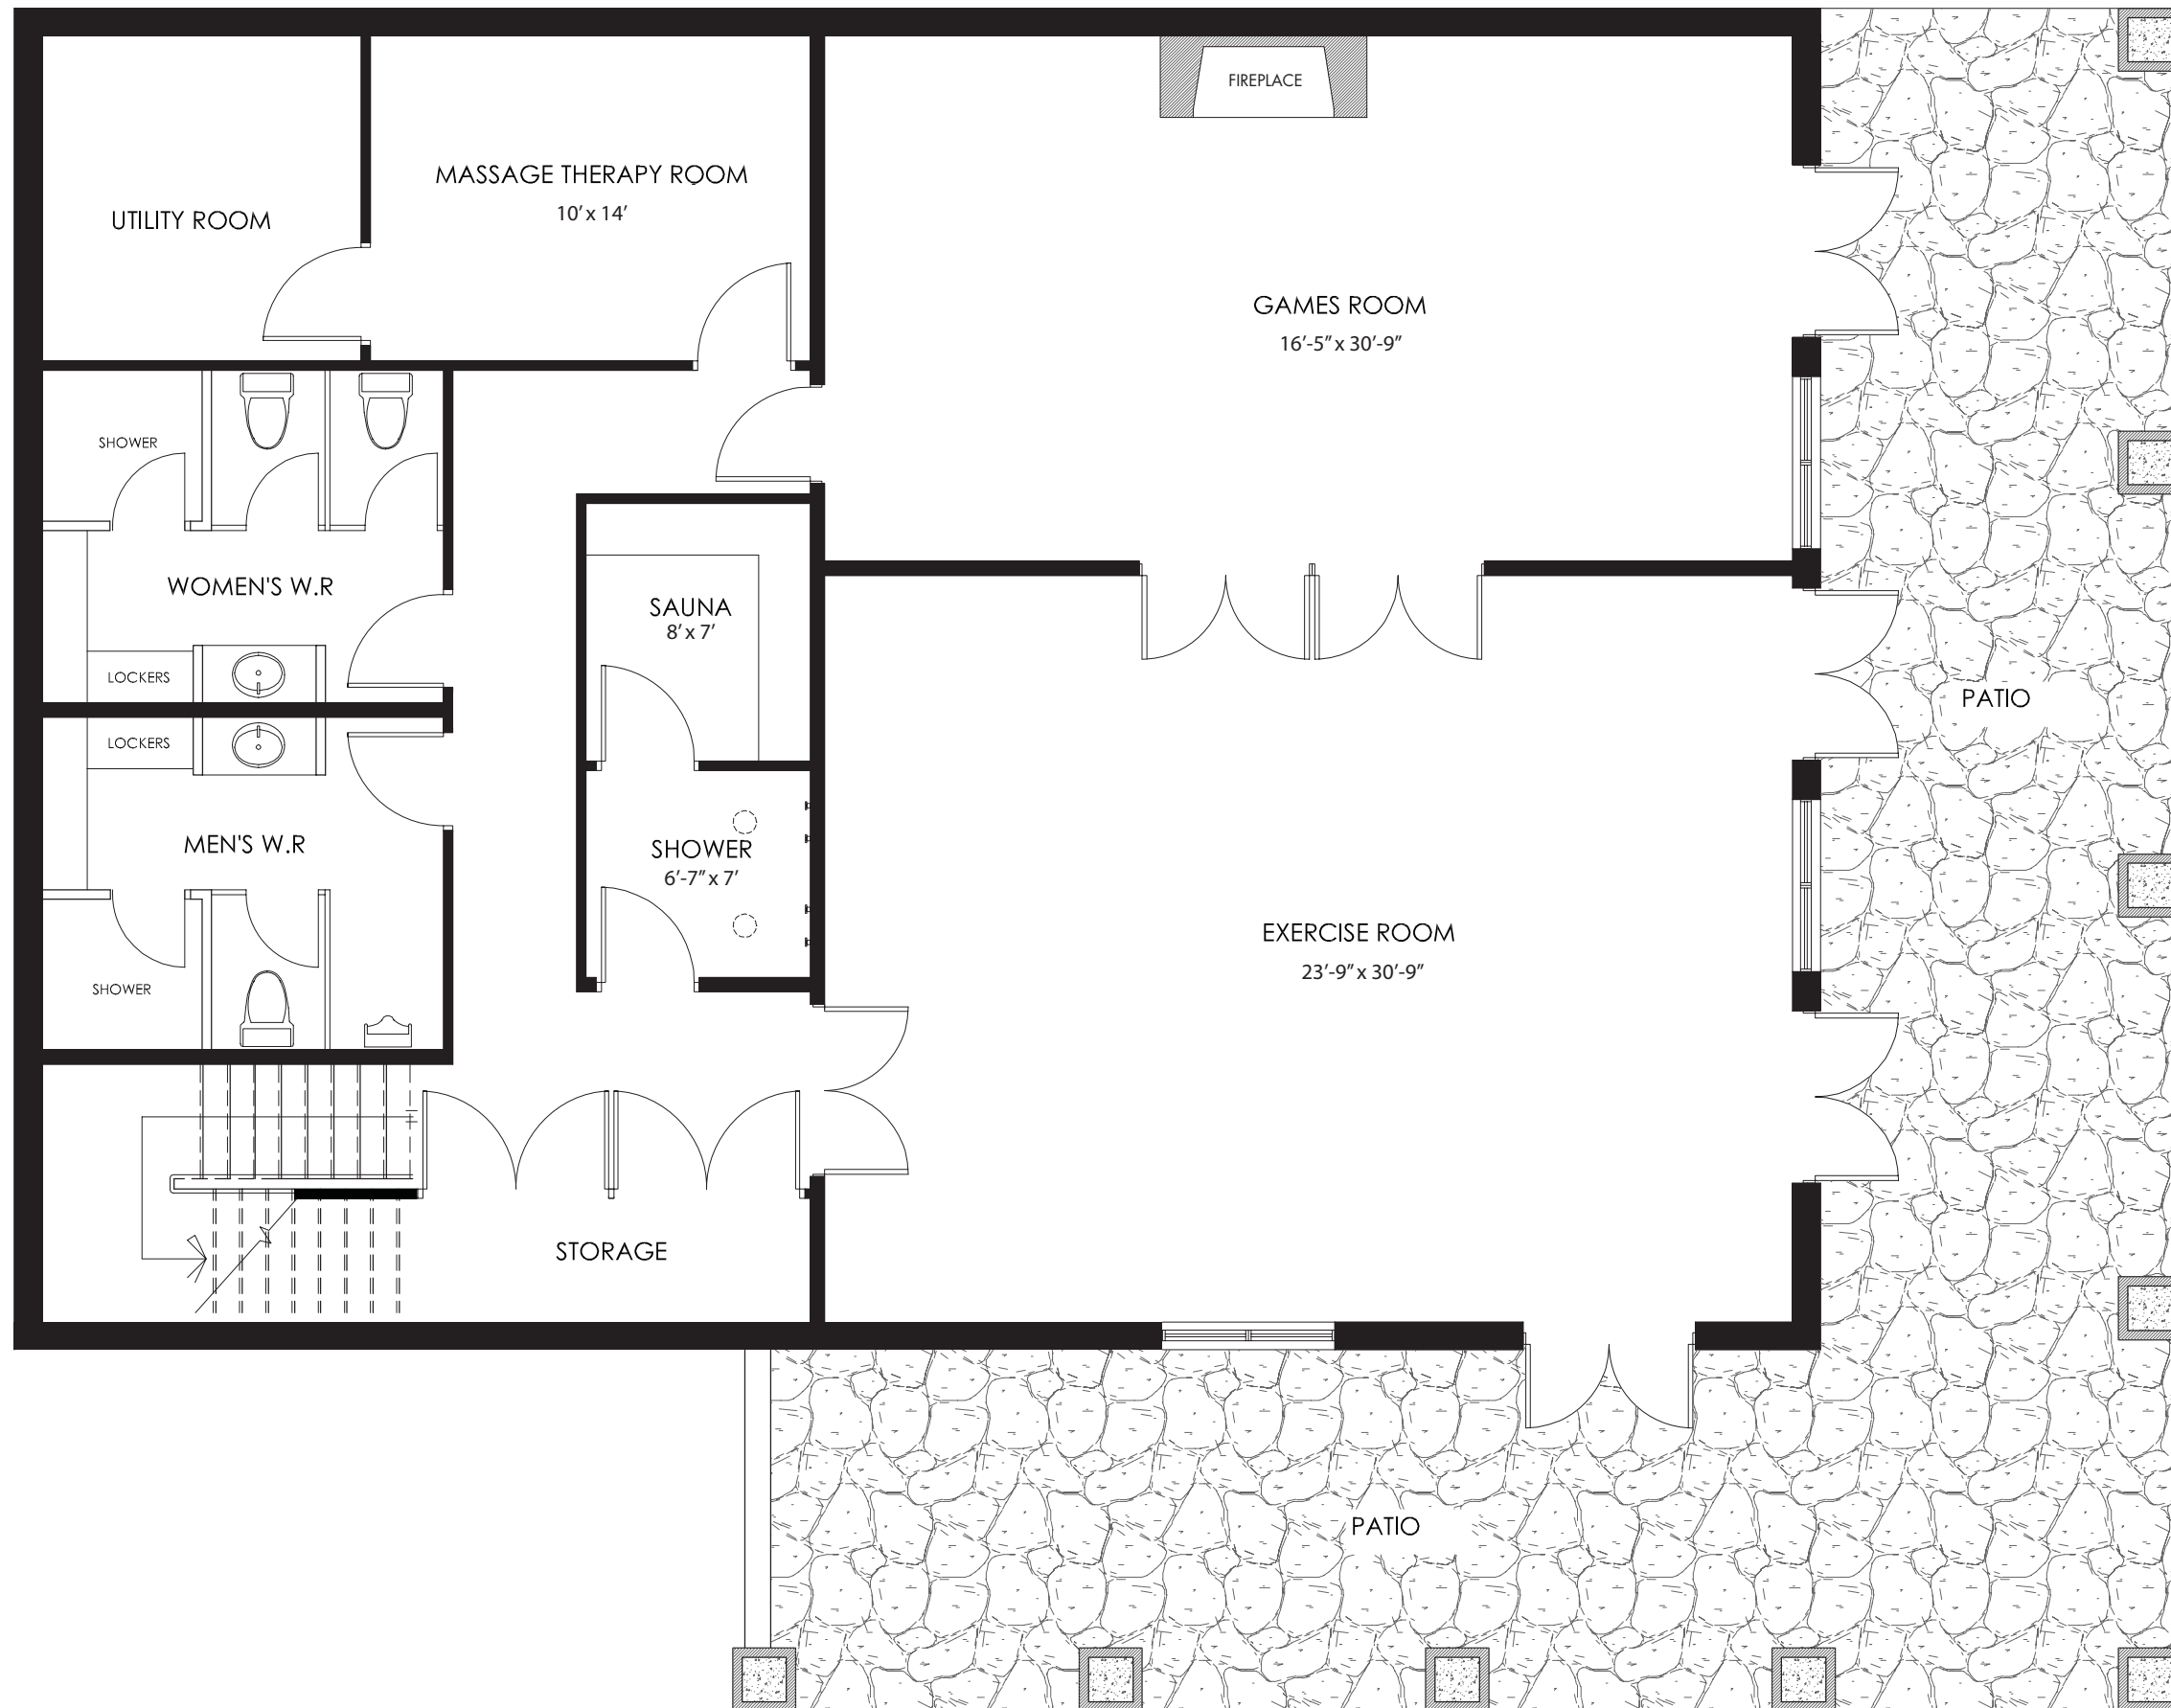

Club House

BASEMENT PLAN  
Area: 2448 sq.ft

Club House

MAIN FLOOR PLAN  
Area: 2448 sq.ft