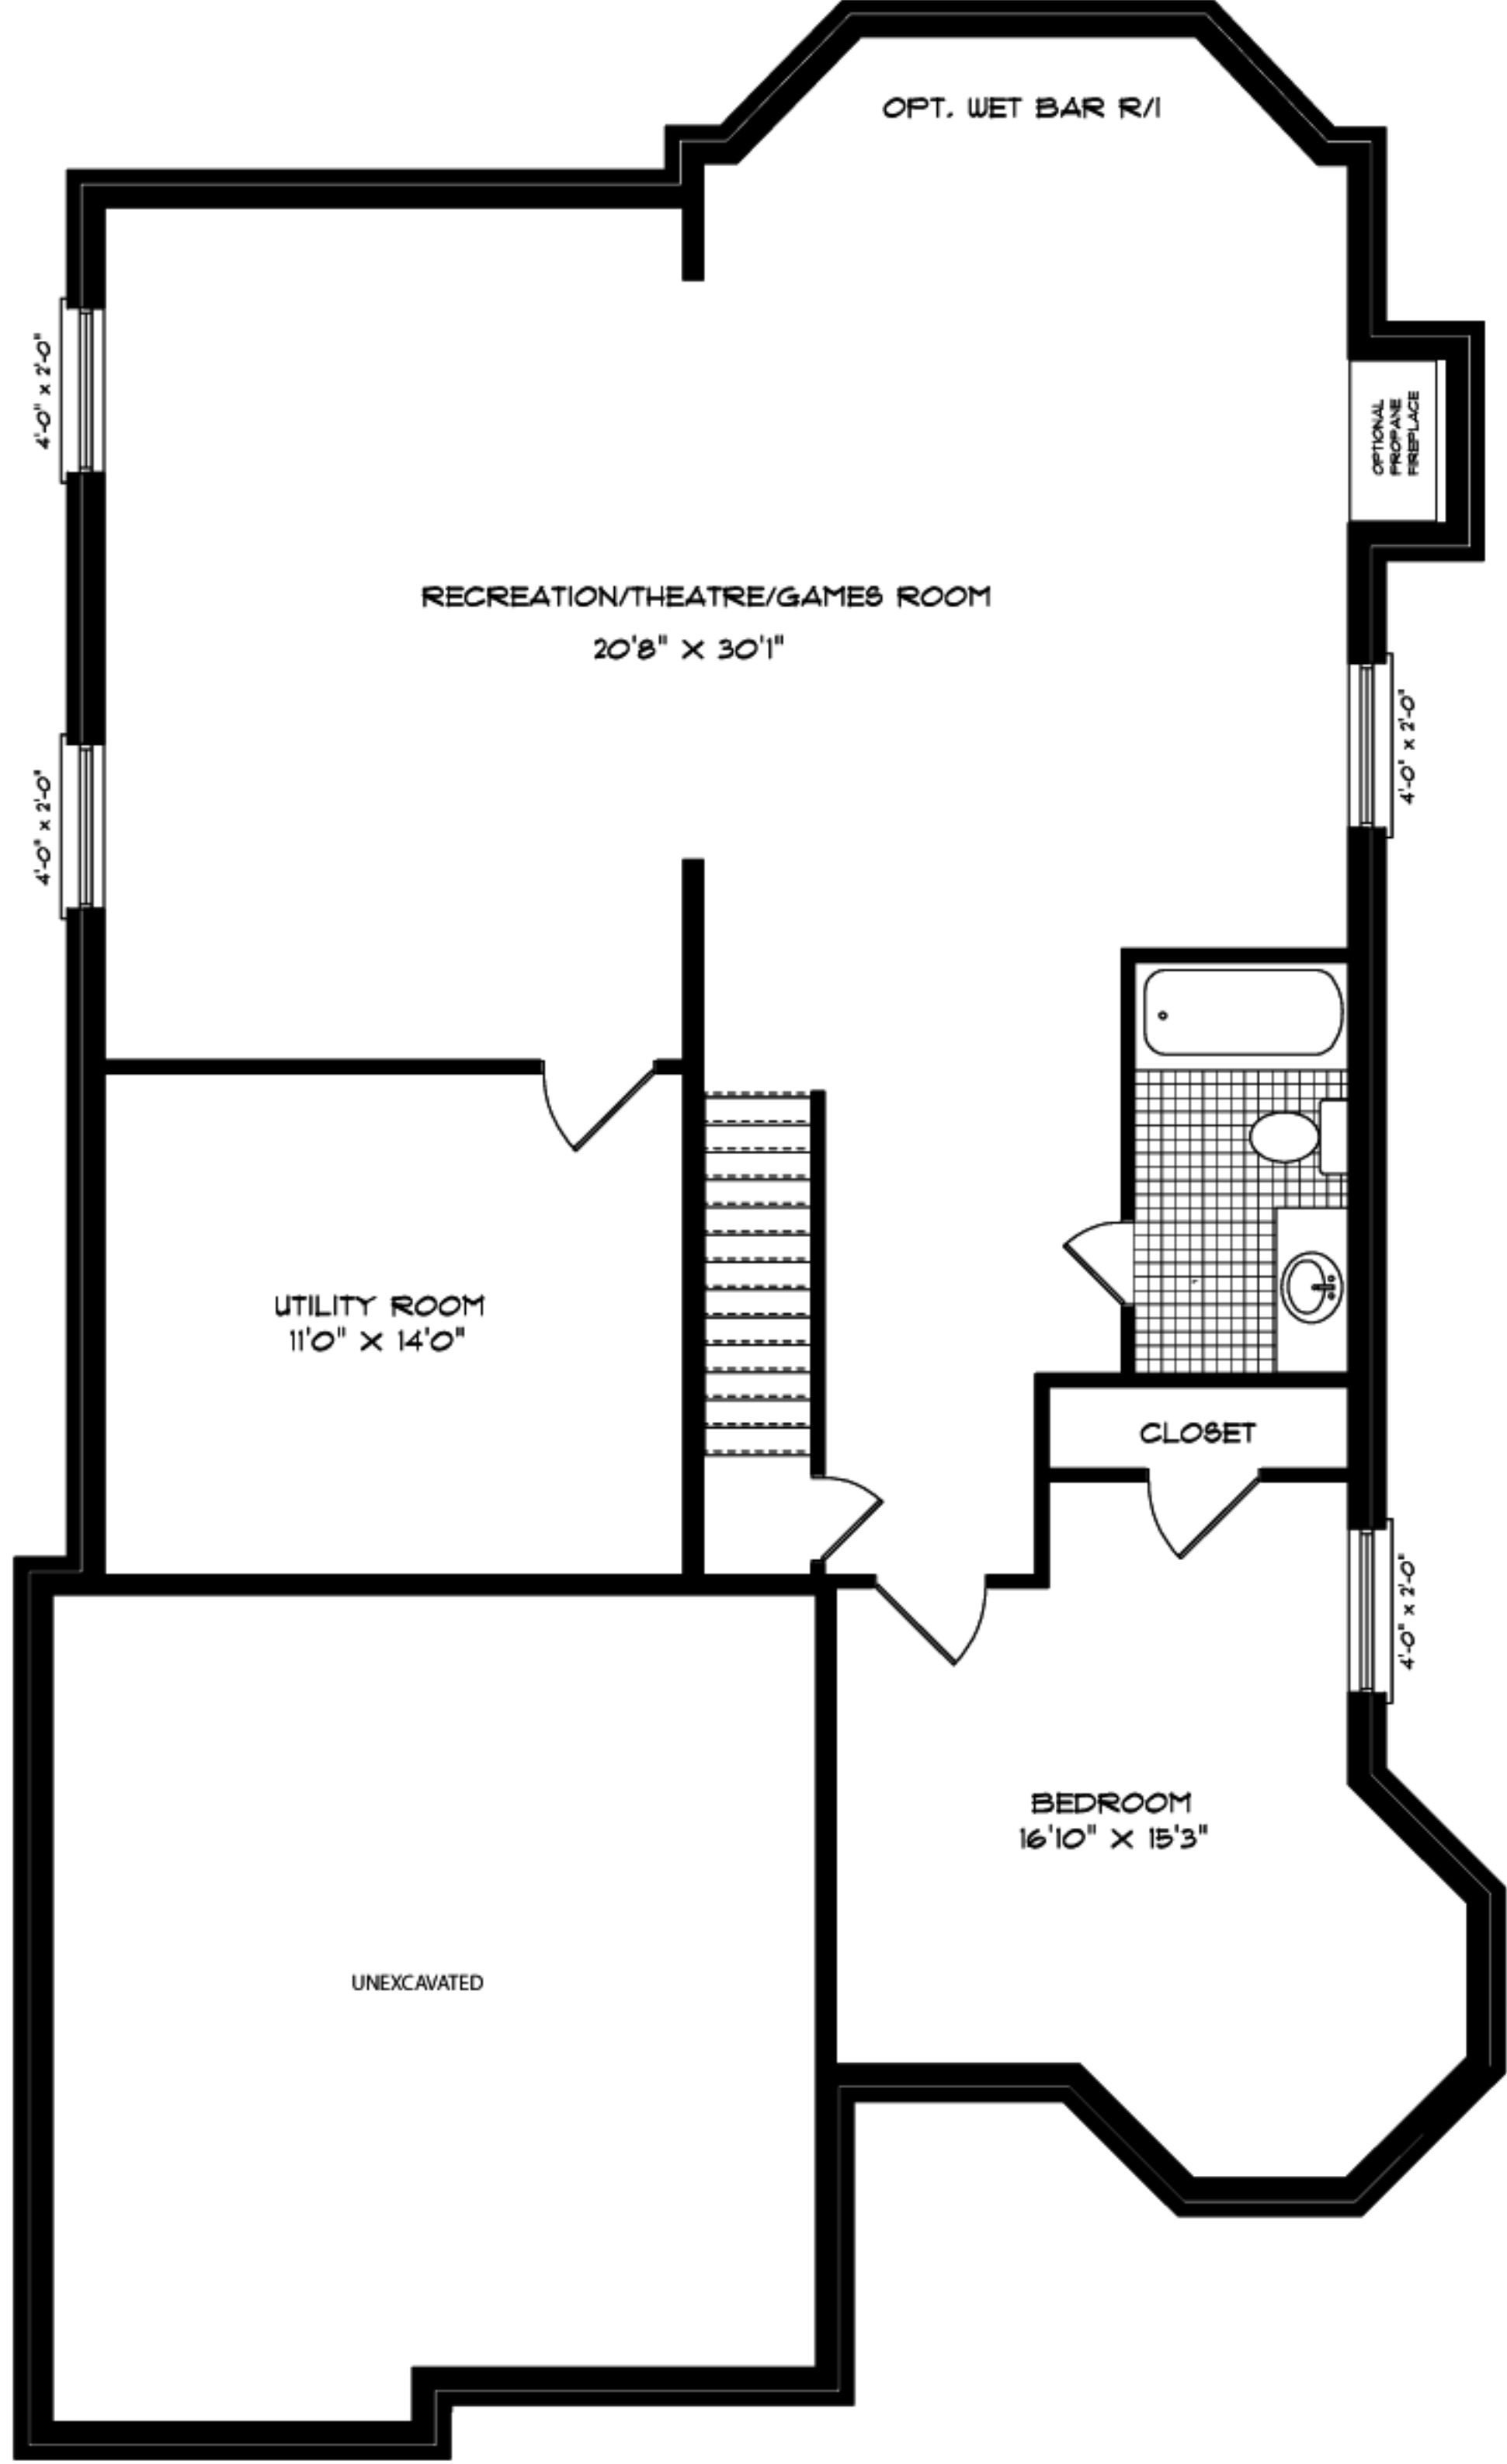

Breckenridge - Floor Plan B

FIRST FLOOR PLAN

Area: 1392 sq. ft.

Total Area: 2143 sq. ft. (Not including basement)

LOFT FLOOR PLAN

Area: 751 sq. ft.

OPTIONAL BASEMENT FLOOR PLAN

Area: 1181 sq.ft.