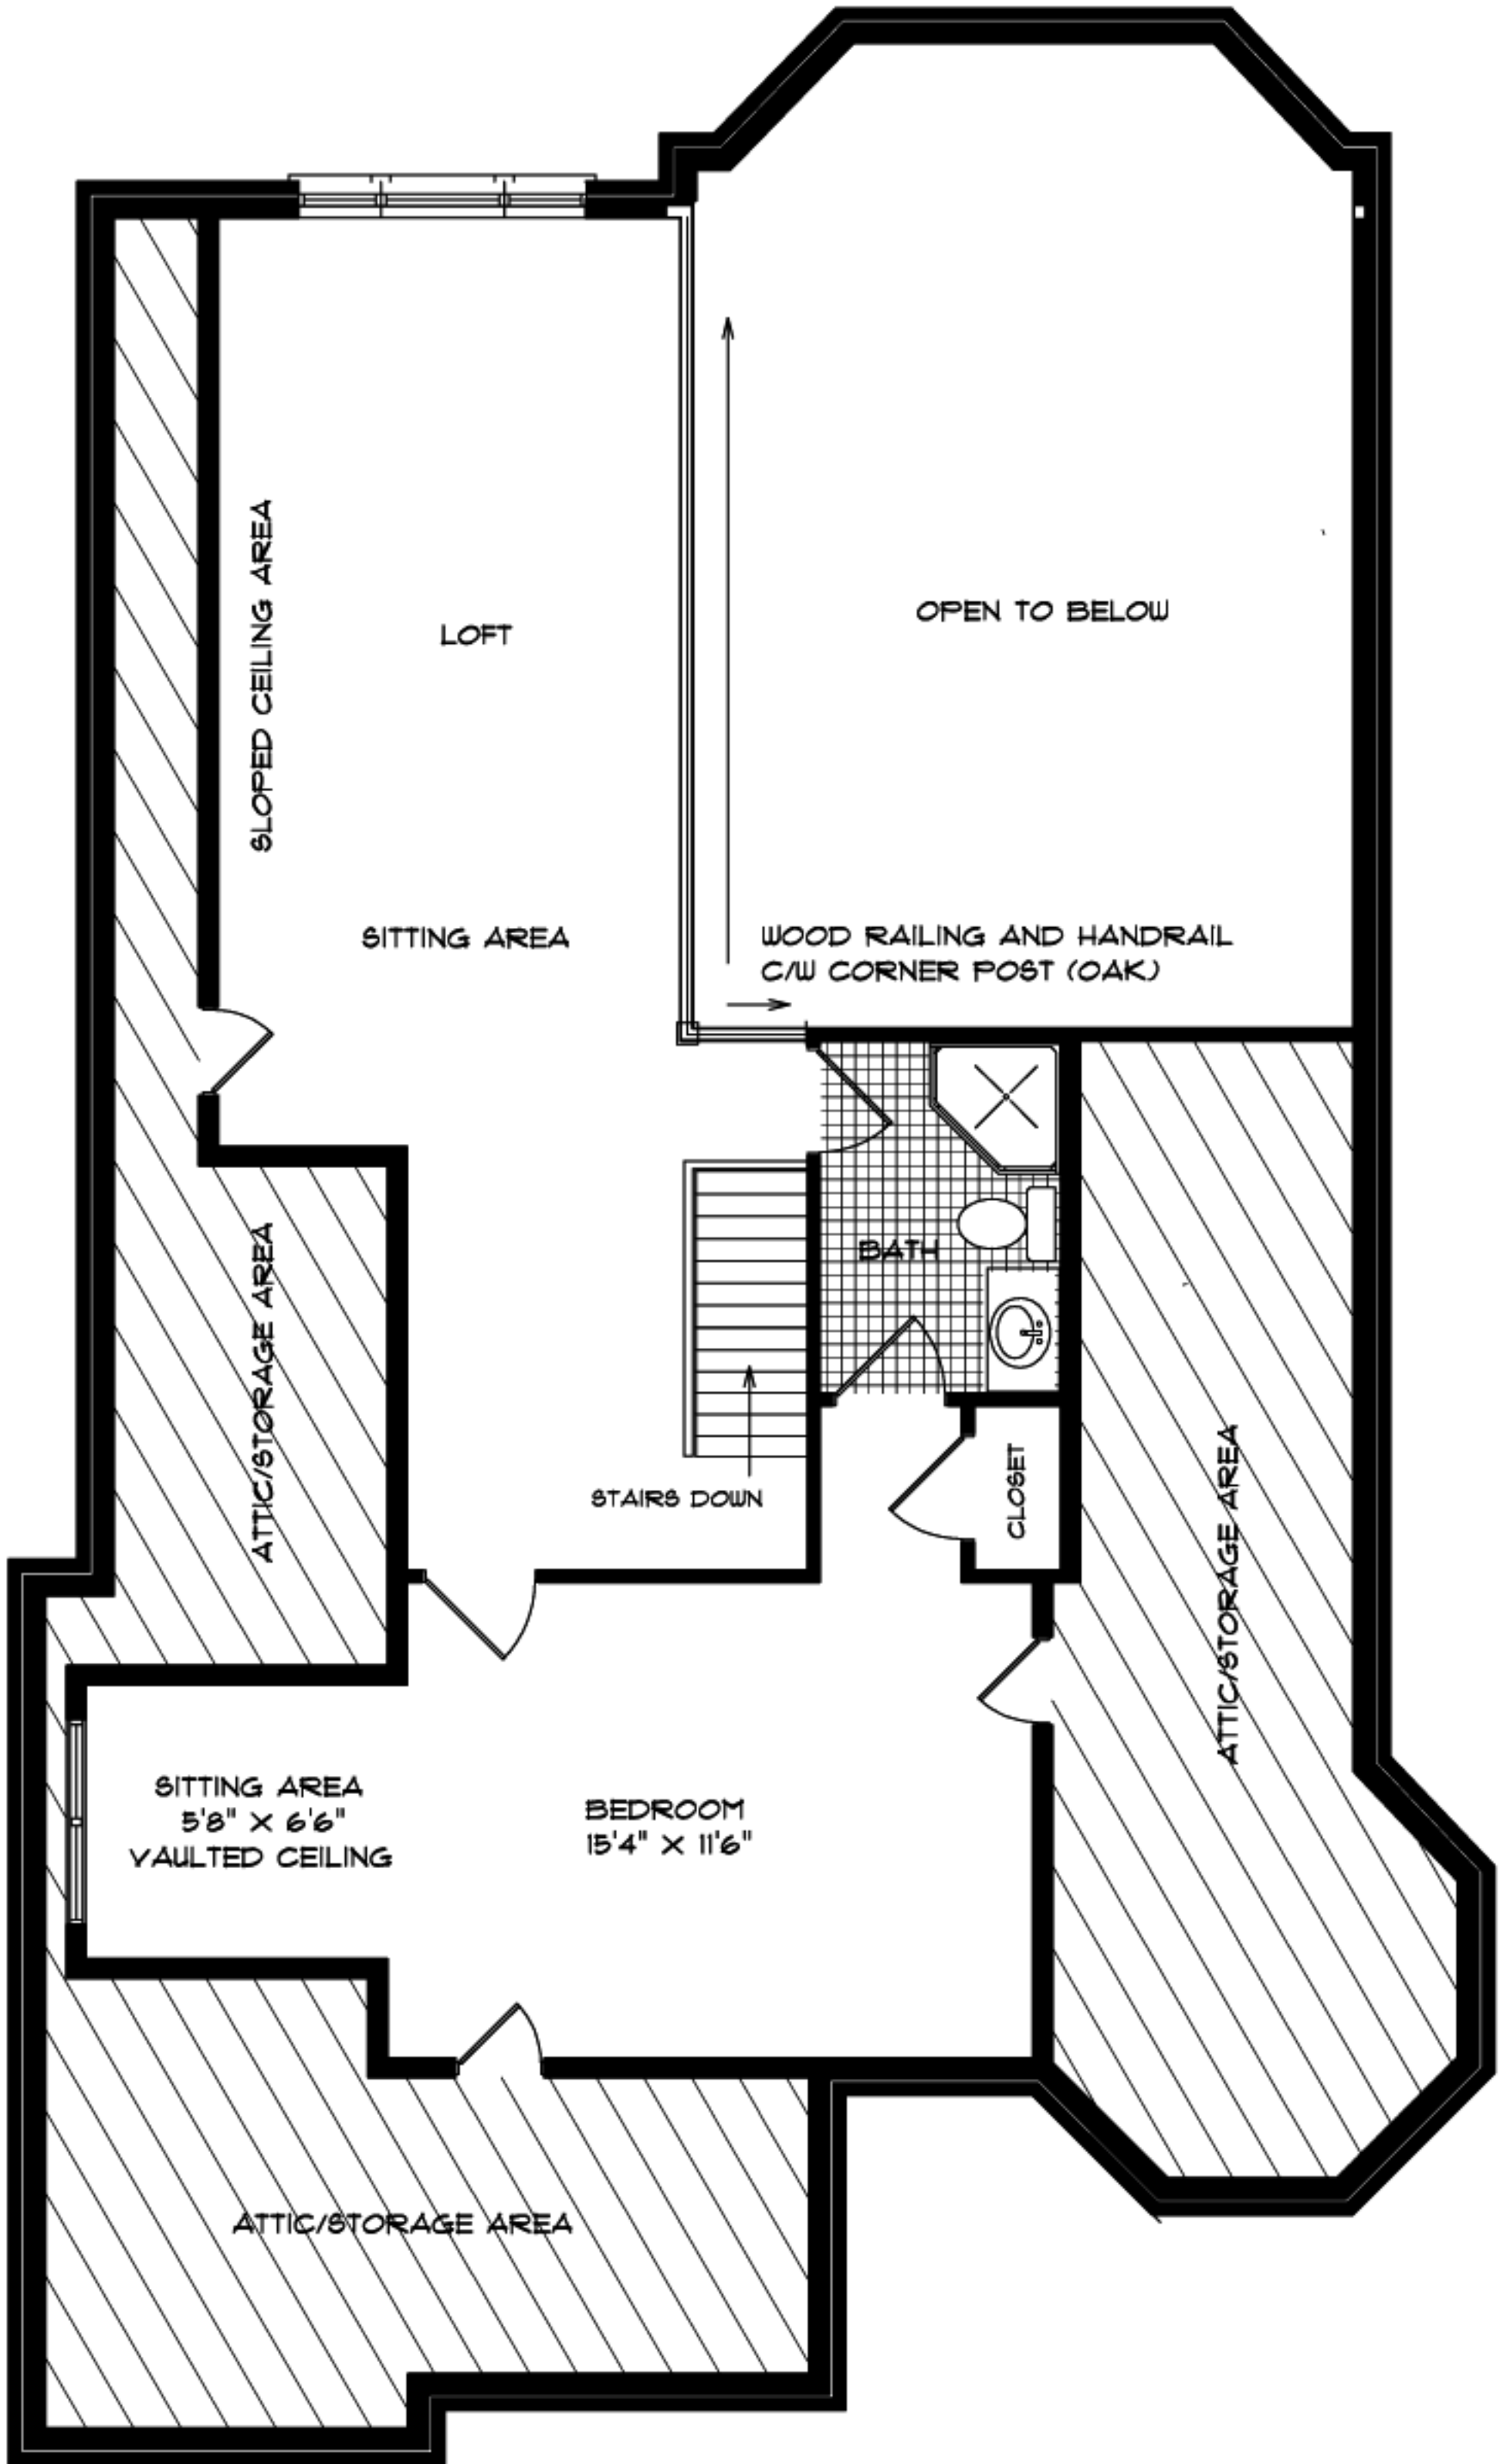

Breckenridge - Floor Plan B

FIRST FLOOR PLAN

Area: 1392 sq. ft.

Total Area: 2143 sq. ft. (Not including basement)

LOFT FLOOR PLAN

Area: 751 sq. ft.

OPTIONAL BASEMENT FLOOR PLAN

Area: 1181 sq.ft.