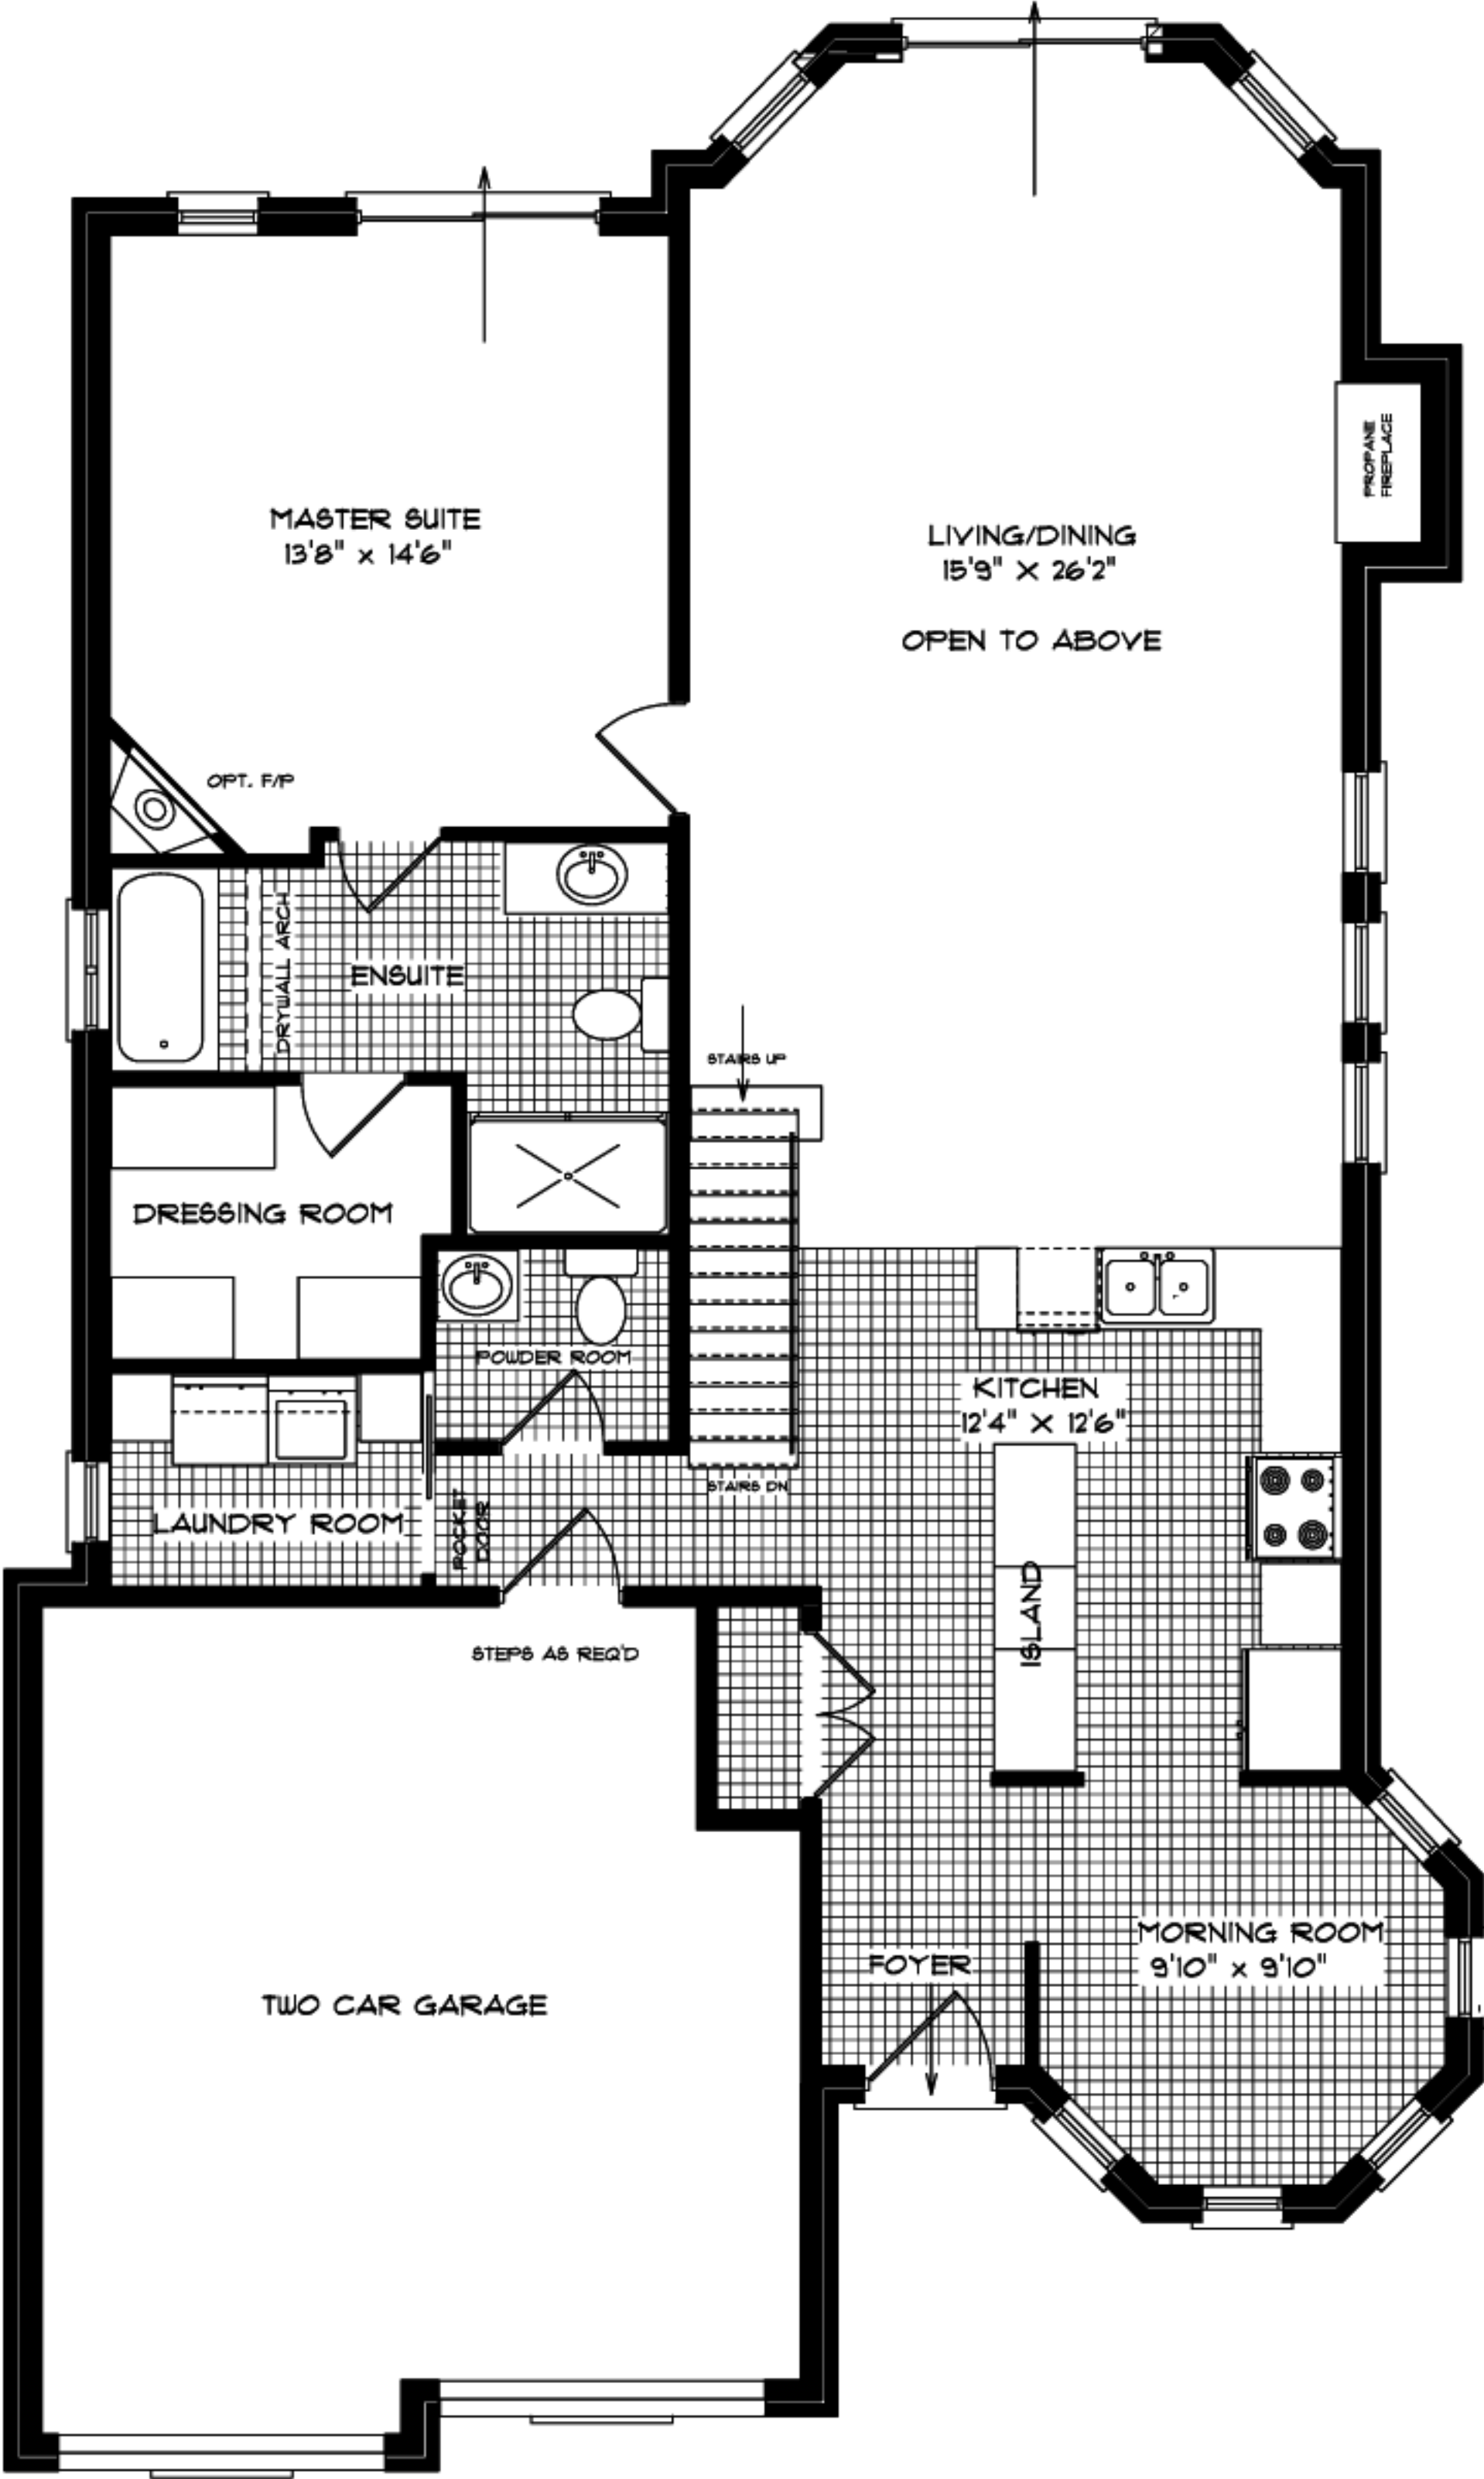

Breckenridge - Floor Plan B

FIRST FLOOR PLAN

Area: 1392 sq. ft.

Total Area: 2143 sq. ft. (Not including basement)

LOFT FLOOR PLAN

Area: 751 sq. ft.

OPTIONAL BASEMENT FLOOR PLAN

Area: 1181 sq.ft.