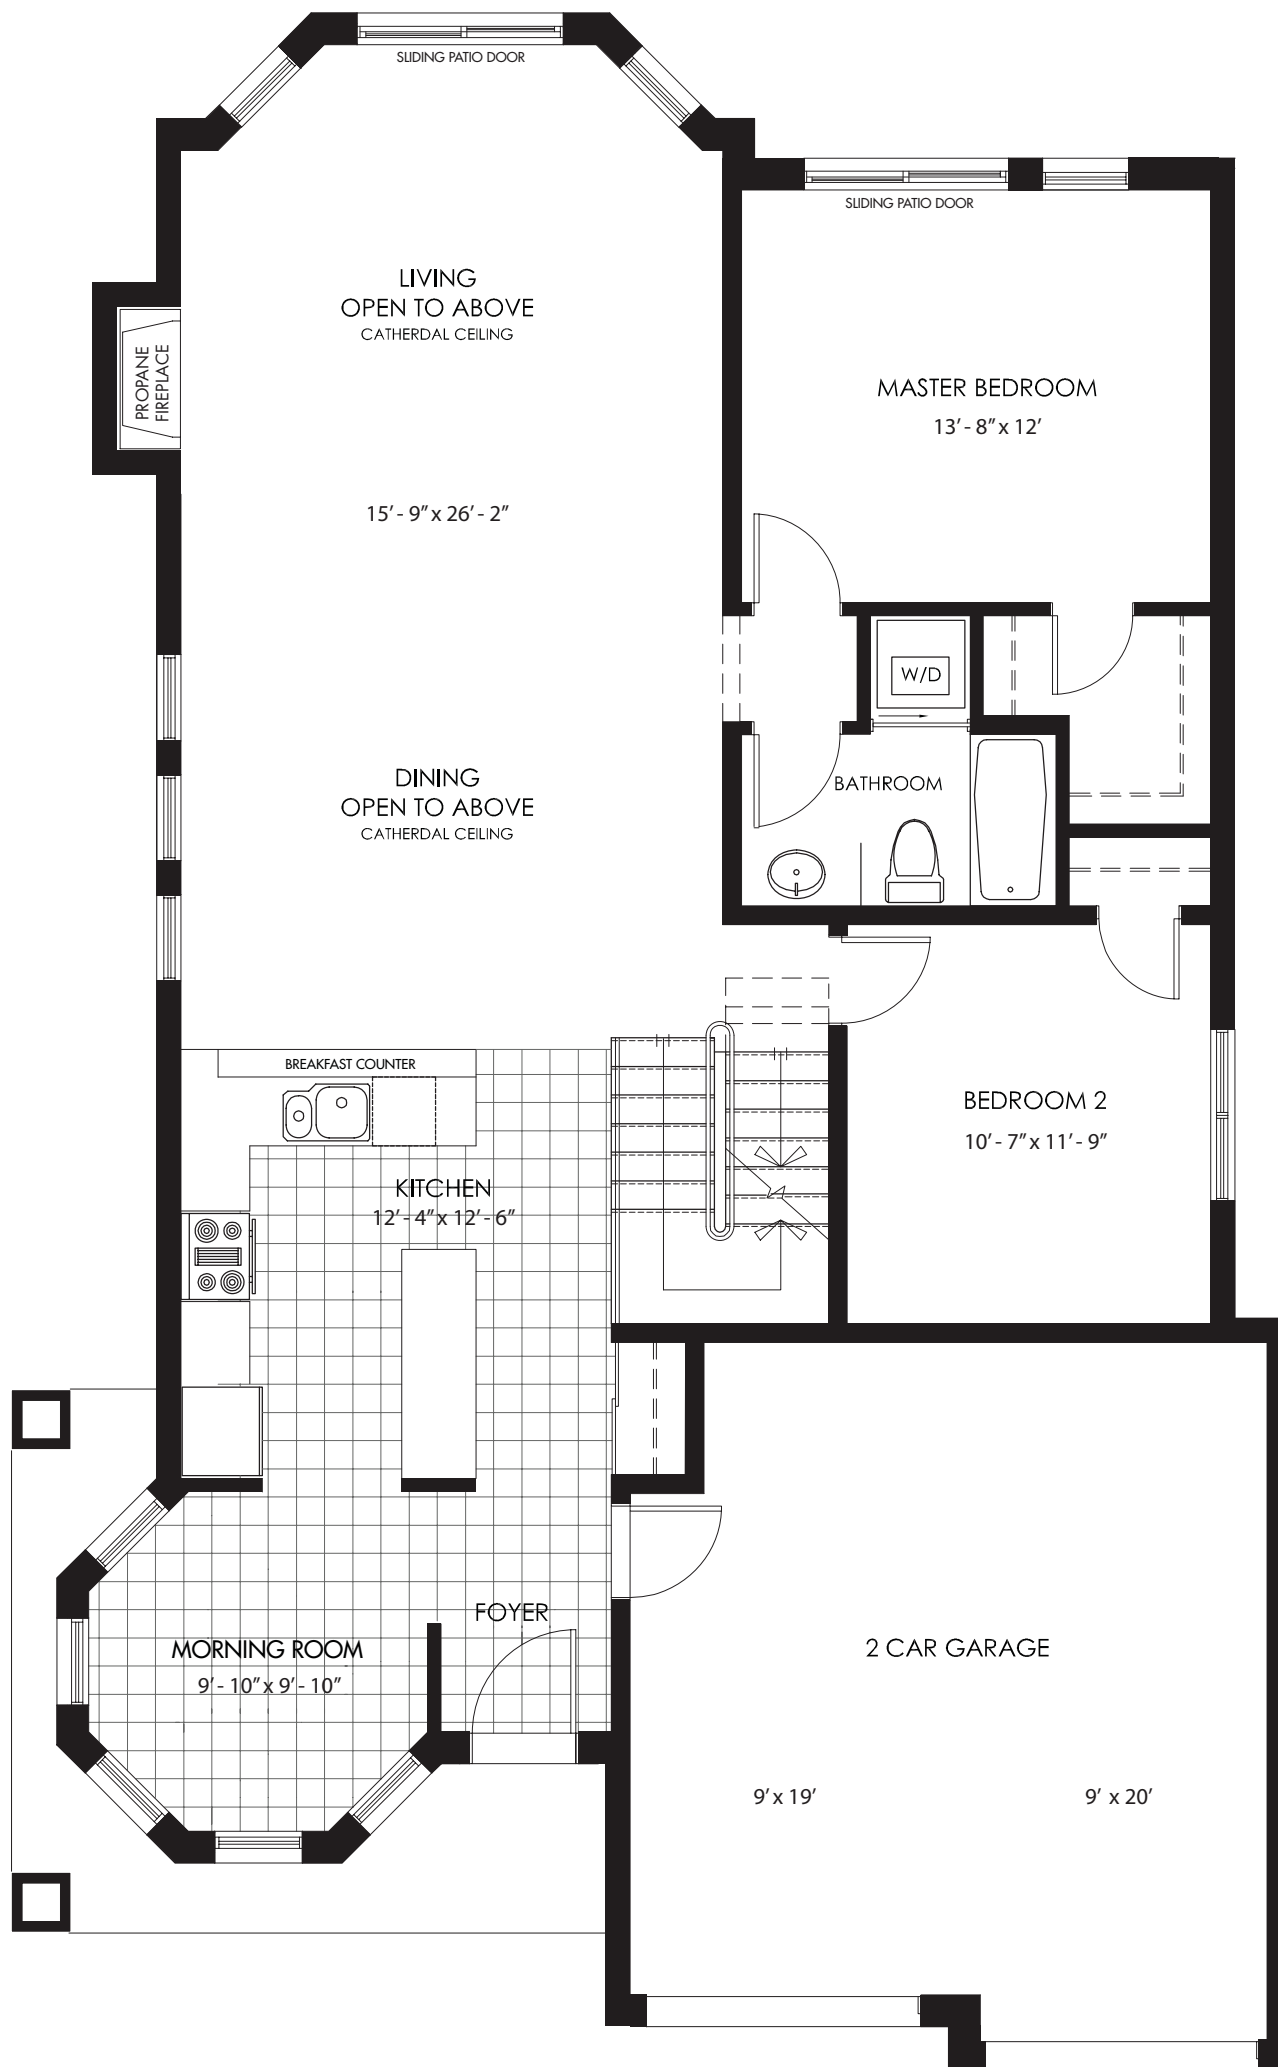

LOFT FLOOR PLAN  
Area: 670 sq.ft

FIRST FLOOR PLAN

Area: 1368 sq.ft

Total Area: 2038 sq.ft (Not Including Basement)

**BASEMENT PLAN**  
Area: 968 sq.ft