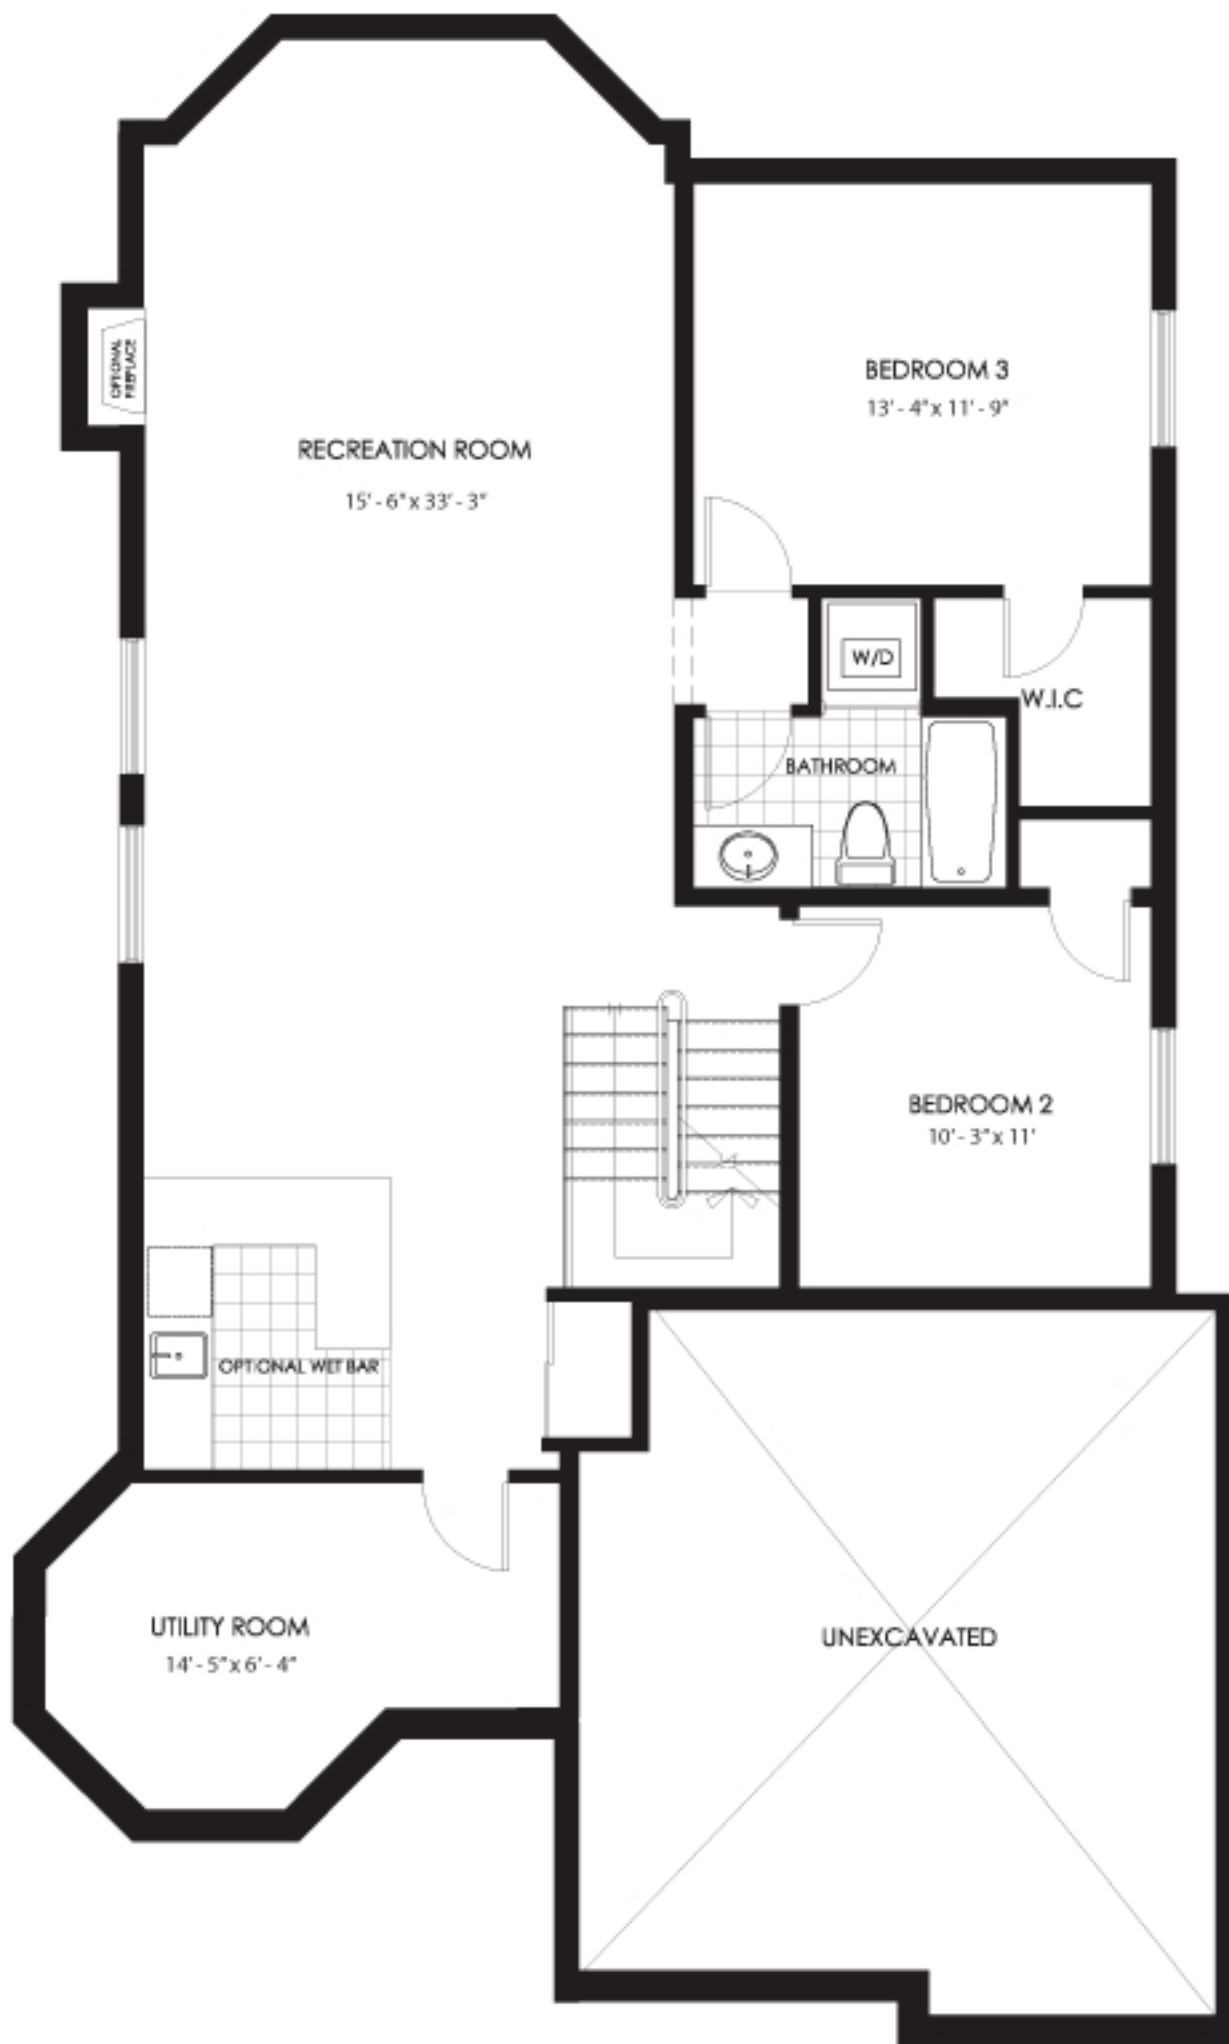

LOFT FLOOR PLAN  
Area: 670 sq.ft

FIRST FLOOR PLAN

Area: 1368 sq.ft

Total Area: 2038 sq.ft (Not Including Basement)

**BASEMENT PLAN**  
Area: 968 sq.ft