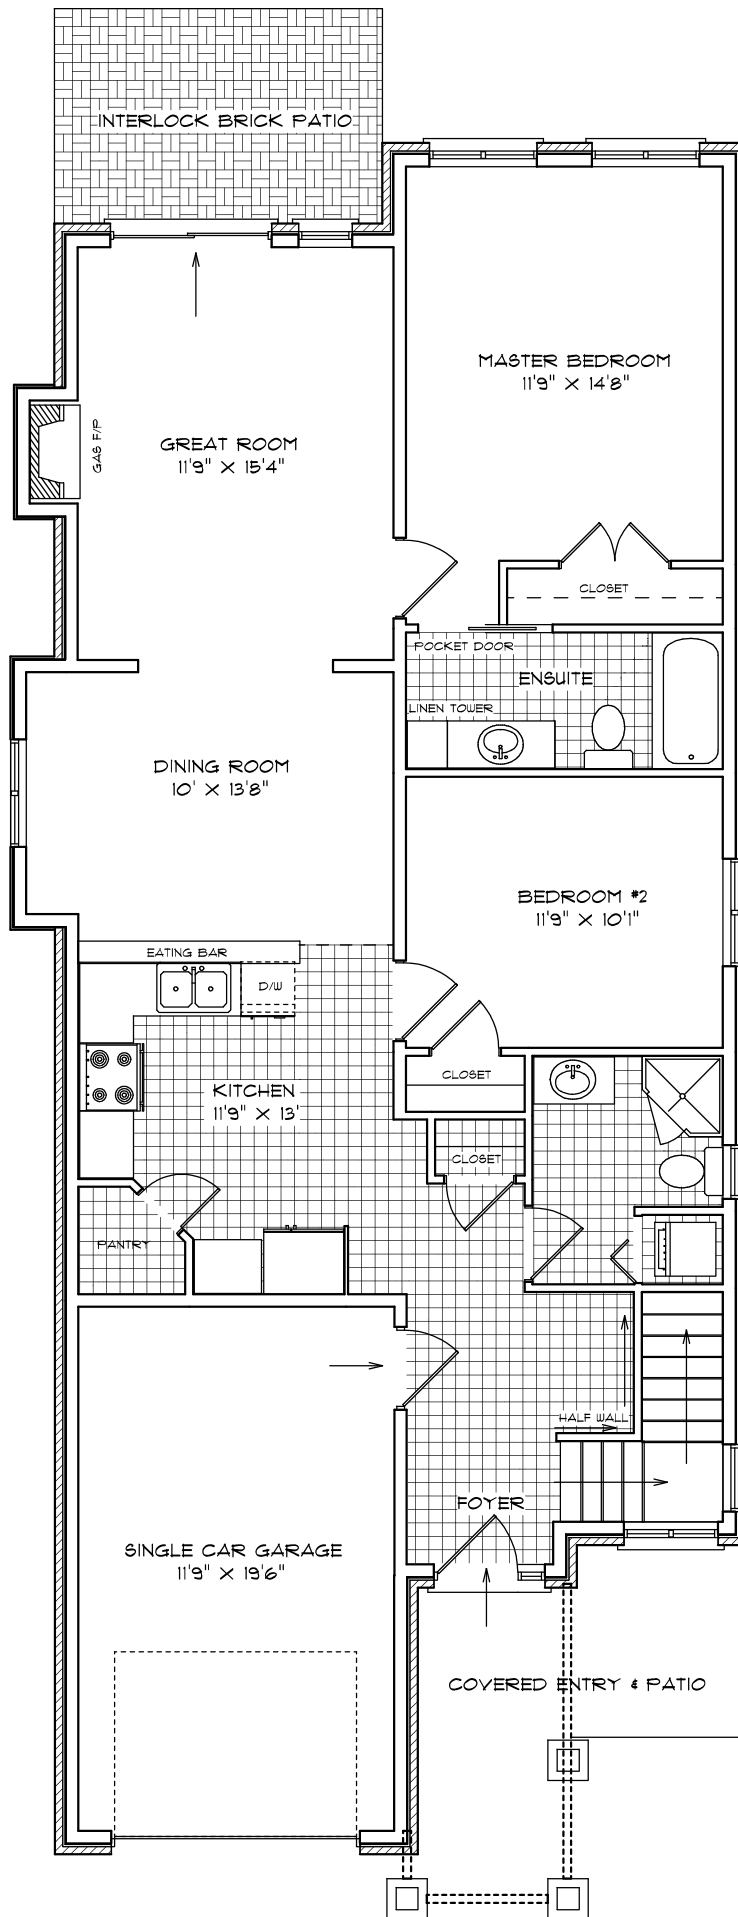

SILVER BEACH

The
BAYSIDE
1221 sq. ft.

MAIN FLOOR PLAN Area: 1221 sq. ft. (Not Including basement)

BASEMENT - Unfinished Area: 1221 sq. ft.