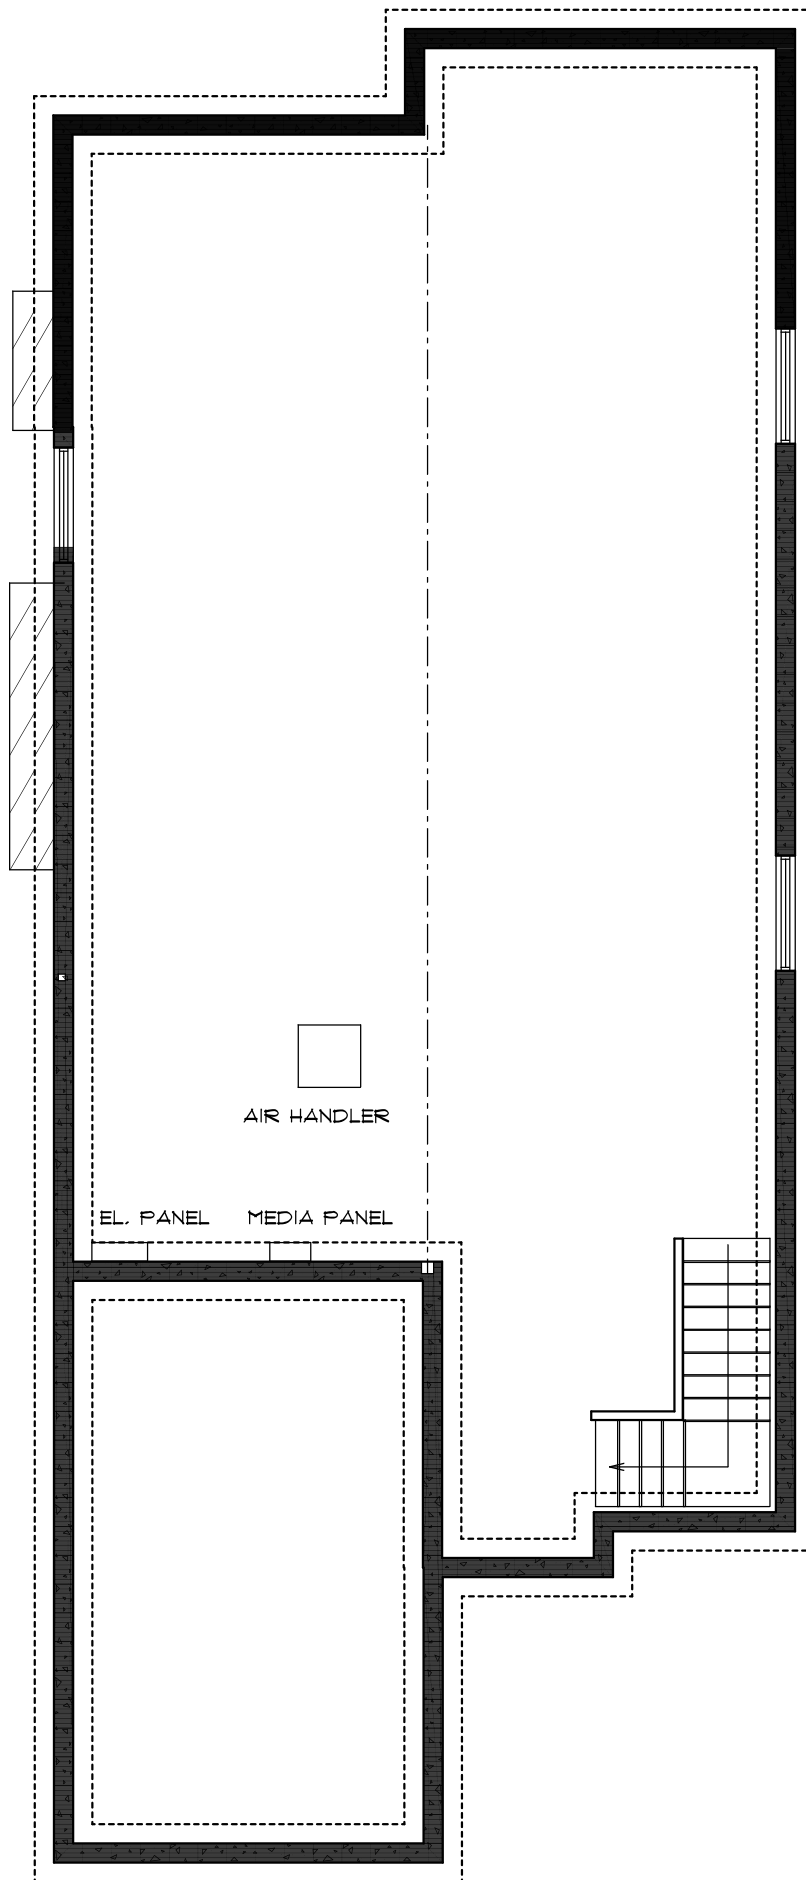

SILVER BEACH

The
BAYSIDE
1221 sq. ft.

MAIN FLOOR PLAN Area: 1221 sq. ft. (Not Including basement)

BASEMENT - Unfinished Area: 1221 sq. ft.