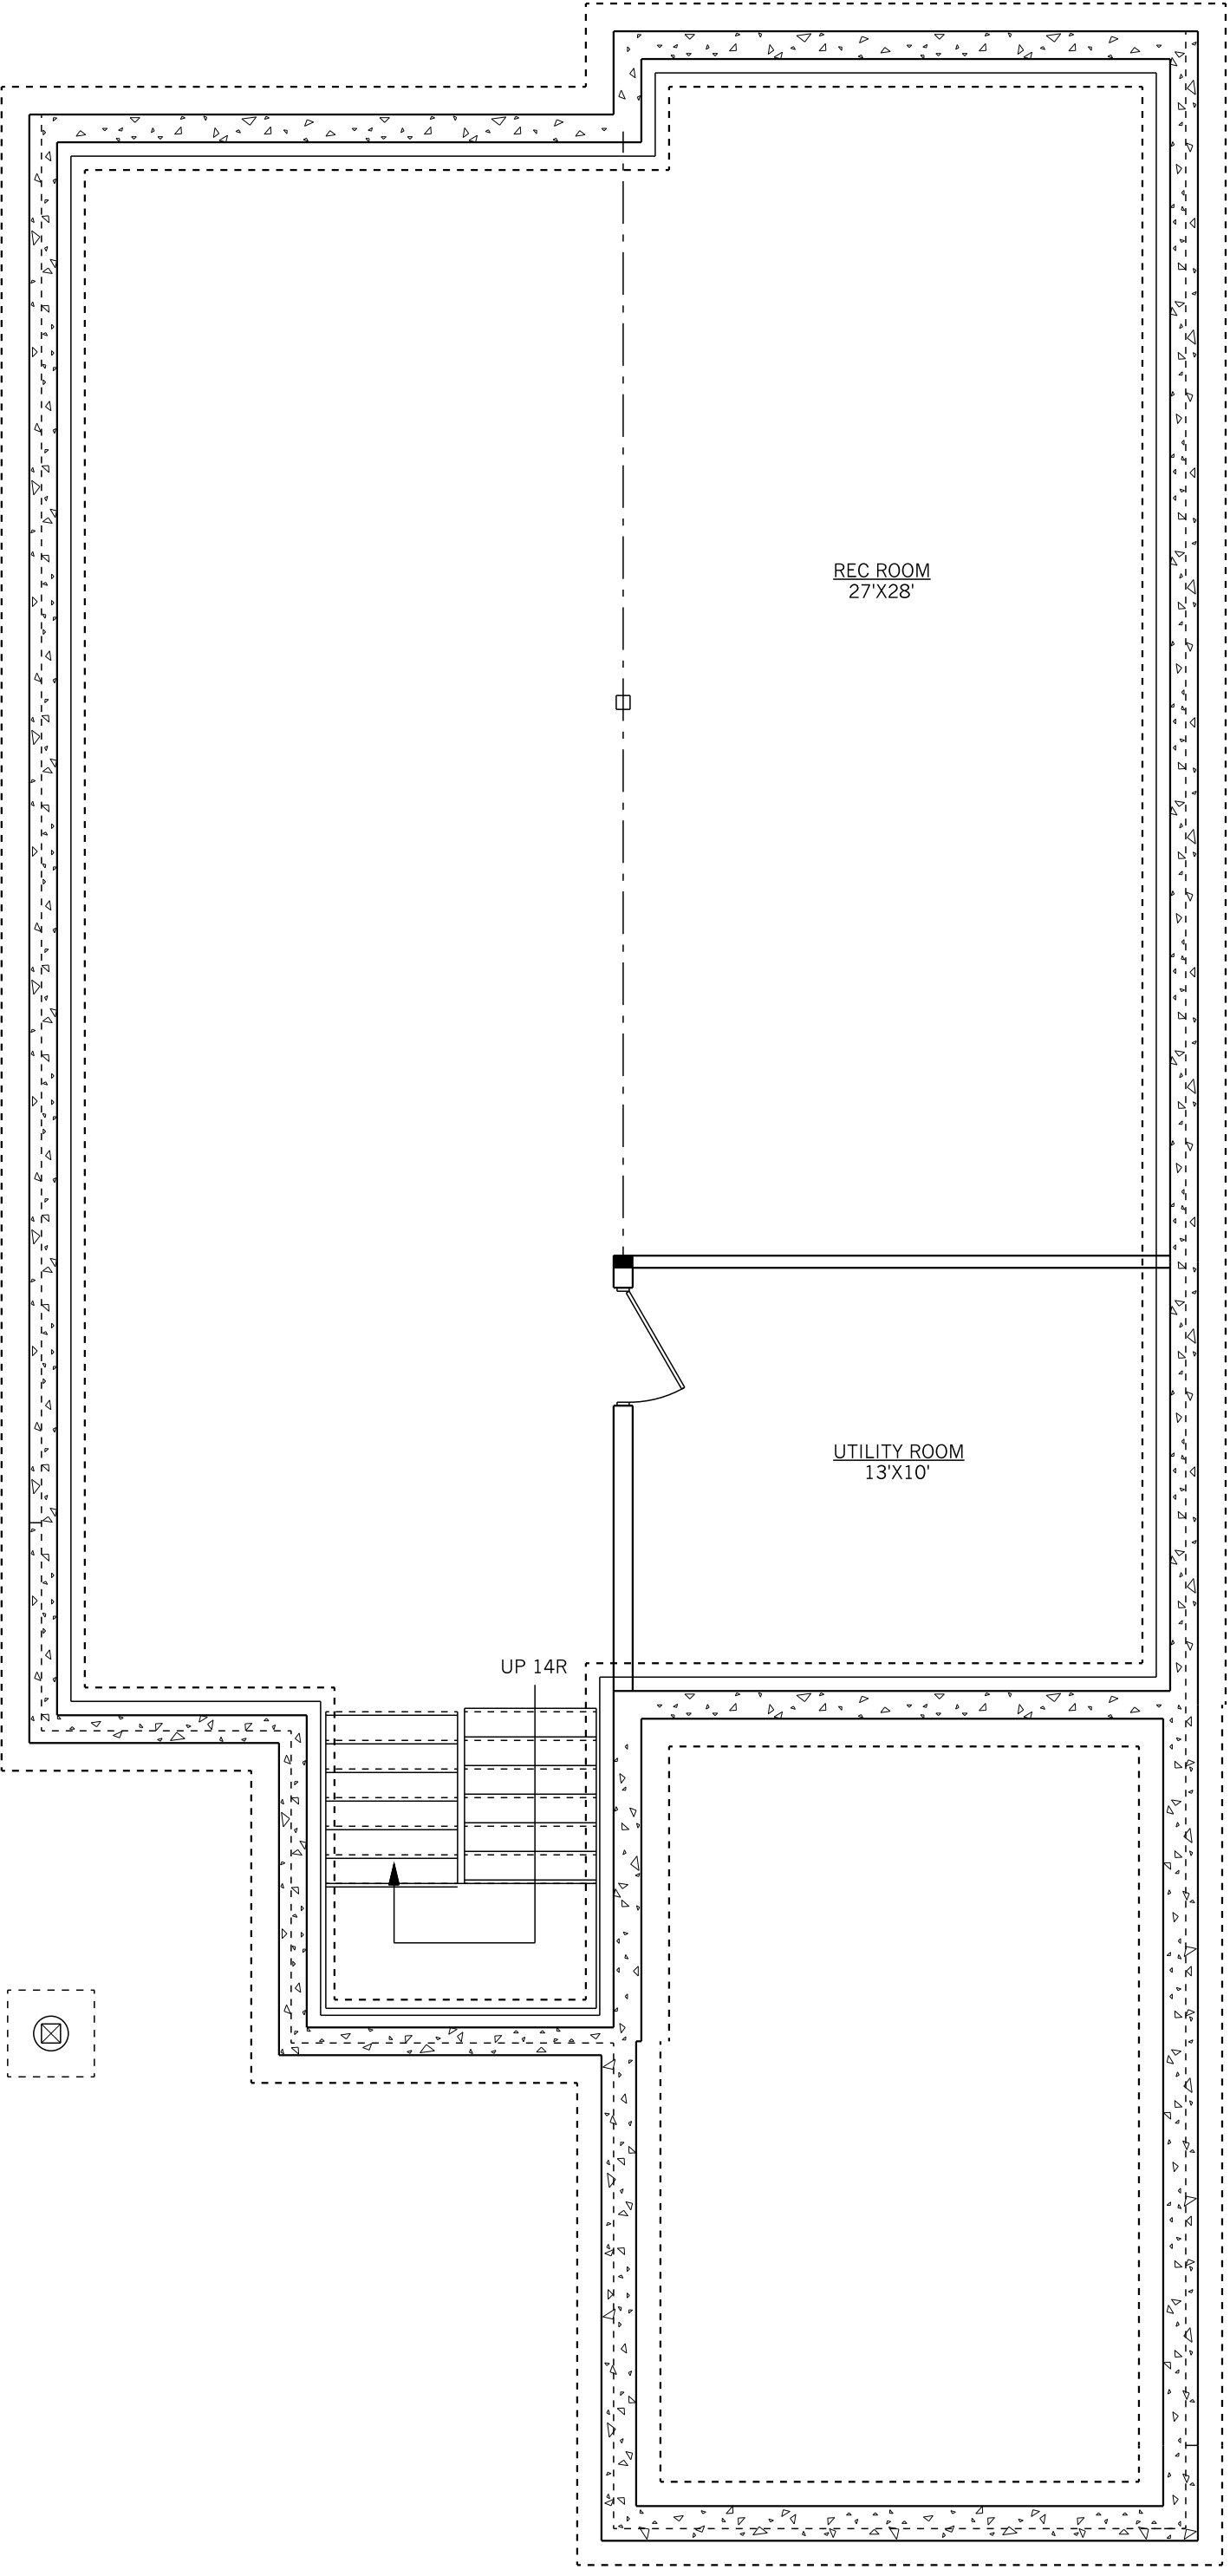

SILVER BEACH

The
ROSEWOOD

1150 sq. ft.

REC ROOM
27'x28'

UTILITY ROOM
13'x10'

UP 14R