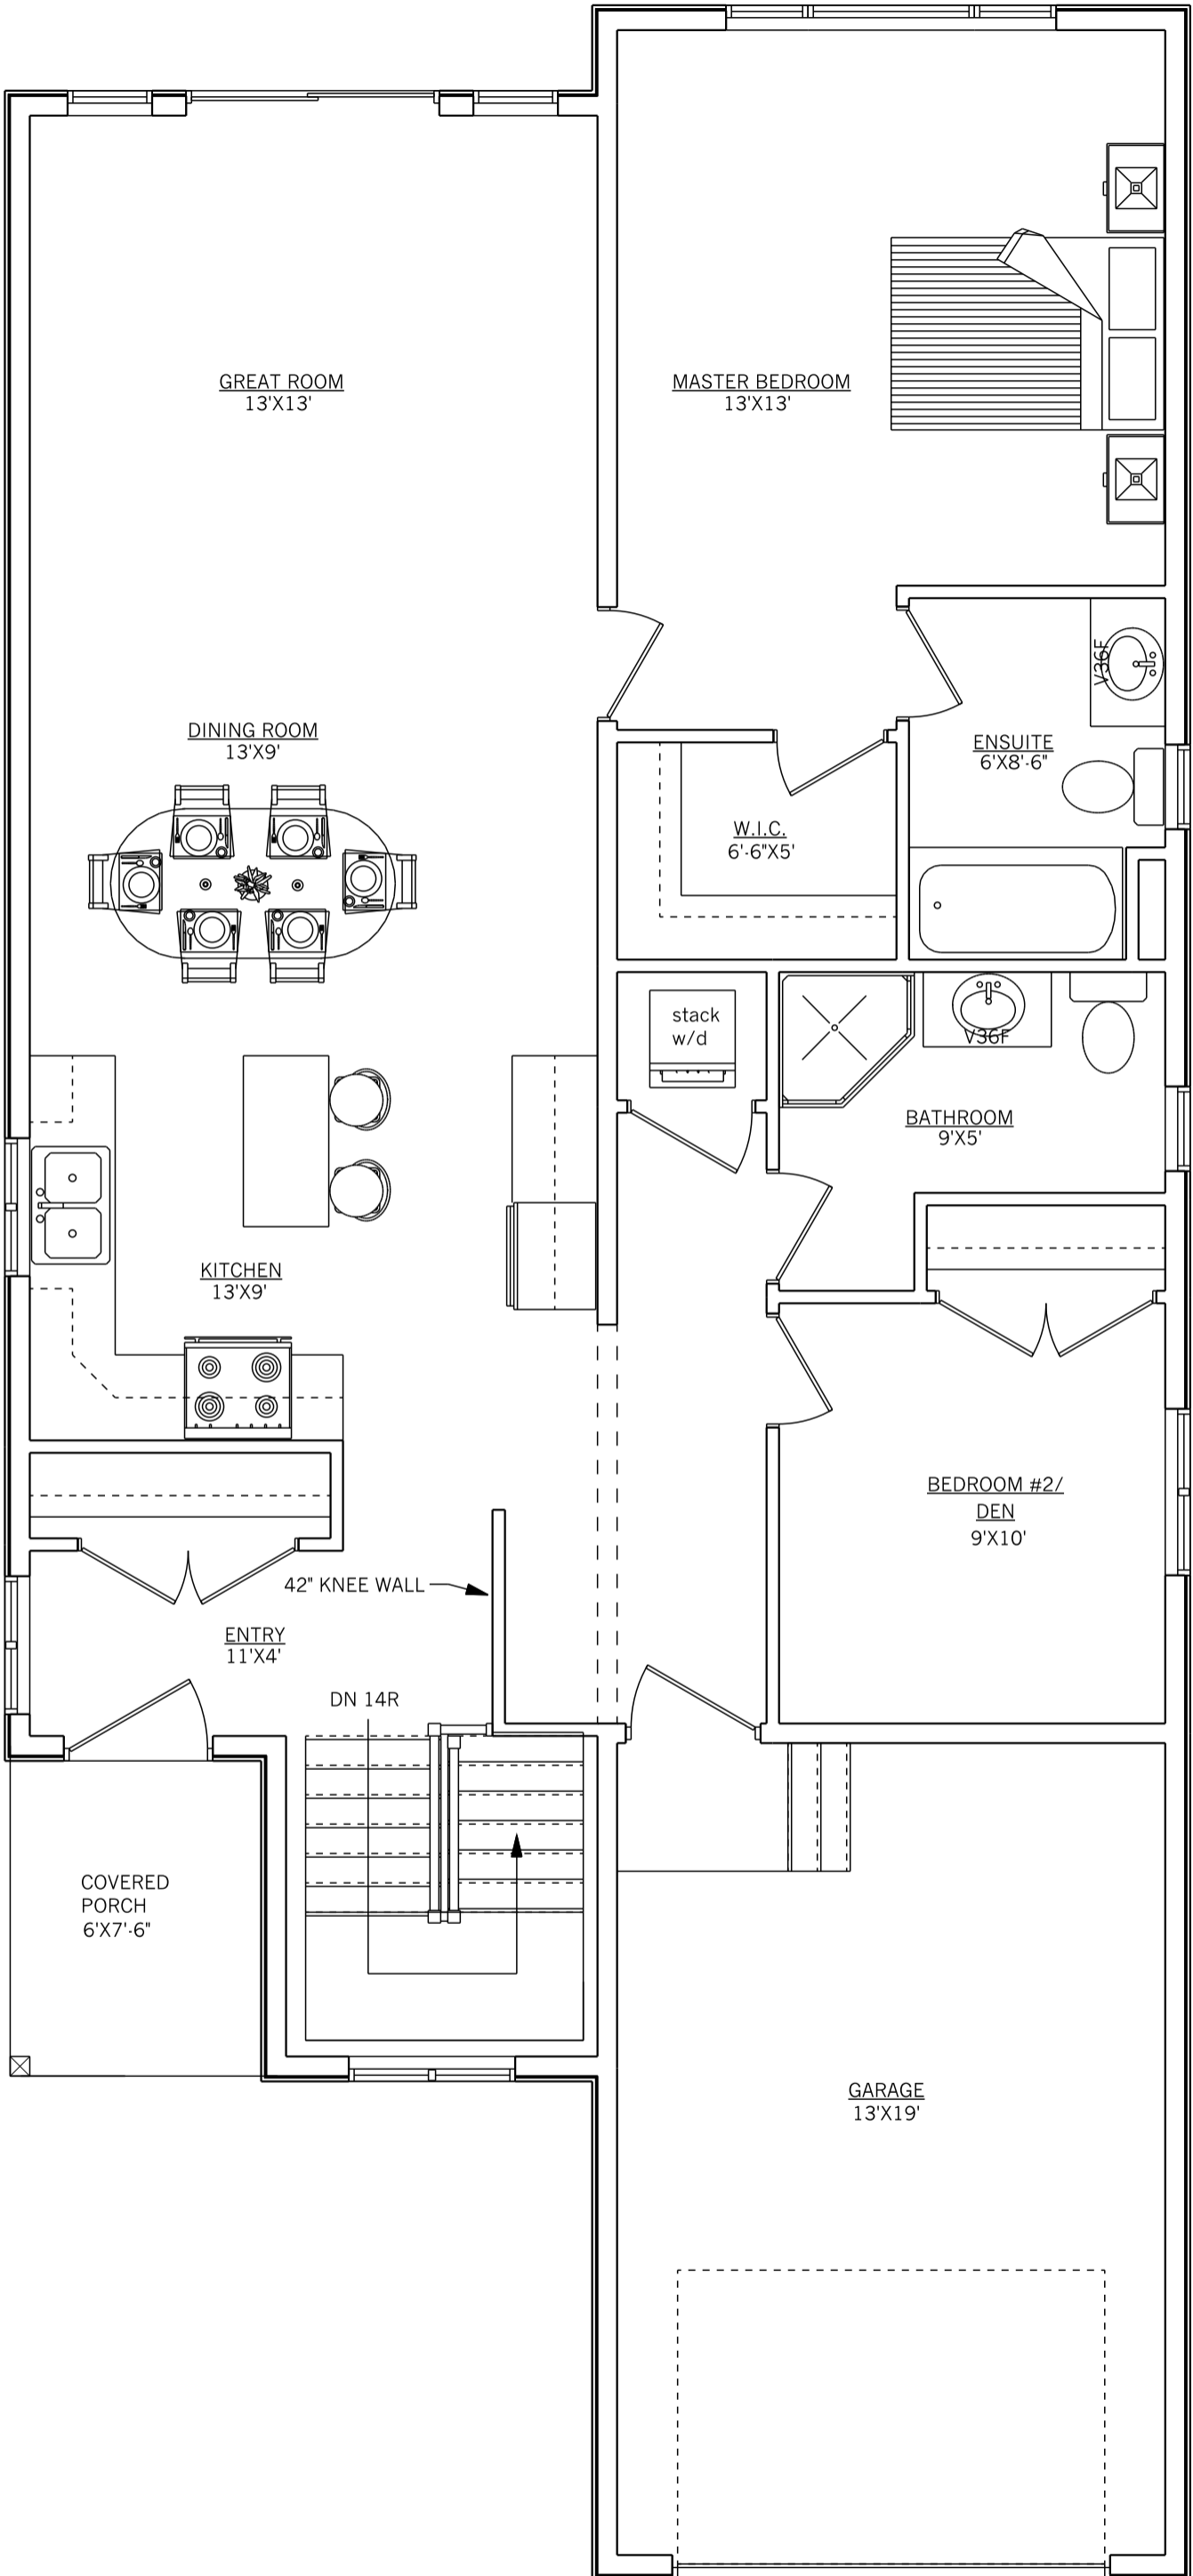

SILVER BEACH

The
ROSEWOOD

1150 sq. ft.

REC ROOM
27'x28'

UTILITY ROOM
13'x10'

UP 14R